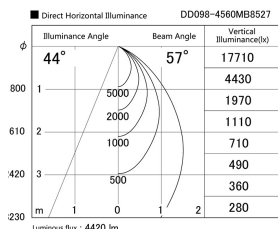

Item no. DD098-4560MB8527

Series Name: Φ 150 Spark

Installation	Recessed mount
Type	
Fixture wattage	44.3W
Beam angle	44 deg
Color Temp.	2700K
CRI	Ra>85
Luminous	4421 lm
Body	Die-cast aluminum alloy
Body finish	N/A
Trim finish	Black
Reflector finish	Mirror
IP Rate	IP20
Light source	COB module
Input Voltage	AC220~240V
Dimming Type	Non-Dimmable
Certificate	CE, CCC
Cut Hole	150mm

Height (Weight)	
65.3W	152 (1.5kg)
48.5W	152 (1.5kg)
44.3W	132 (1.3kg)
33.8W	132 (1.3kg)
30.3W	132 (1.3kg)
23.0W	102 (1.0kg)