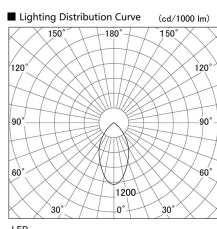

Item no. DD098-4560MB8527

Series Name: Φ 150 Spark

Installation	Recessed mount
Type	
Fixture wattage	44.3W
Beam angle	44 deg
Color Temp.	2700K
CRI	Ra>85
Luminous	4421 lm
Body	Die-cast aluminum alloy
Body finish	N/A
Trim finish	Black
Reflector finish	Mirror
IP Rate	IP20
Light source	COB module
Input Voltage	AC220~240V
Dimming Type	Non-Dimmable
Certificate	CE, CCC
Cut Hole	150mm

Height (Weight)	
65.3W	152 (1.5kg)
48.5W	152 (1.5kg)
44.3W	132 (1.3kg)
33.8W	132 (1.3kg)
30.3W	132 (1.3kg)
23.0W	102 (1.0kg)