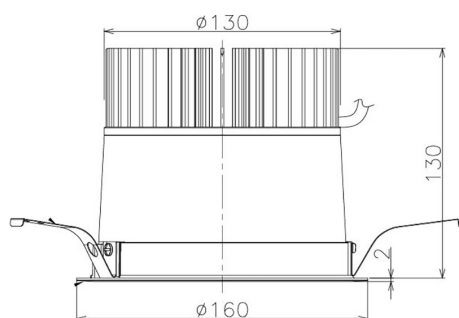

Item no. DD098-4560MB8527

Series Name: Φ 150 Spark

Installation	Recessed mount
Type	
Fixture wattage	44.3W
Beam angle	44 deg
Color Temp.	2700K
CRI	Ra>85
Luminous	4421 lm
Body	Die-cast aluminum alloy
Body finish	N/A
Trim finish	Black
Reflector finish	Mirror
IP Rate	IP20
Light source	COB module
Input Voltage	AC220~240V
Dimming Type	Non-Dimmable
Certificate	CE, CCC
Cut Hole	150mm

Height (Weight)	
65.3W	152 (1.5kg)
48.5W	152 (1.5kg)
44.3W	132 (1.3kg)
33.8W	132 (1.3kg)
30.3W	132 (1.3kg)
23.0W	102 (1.0kg)