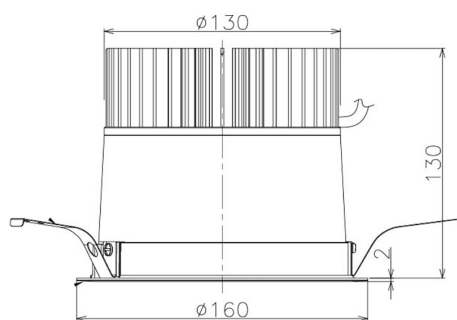

Item no. DD098-4560MB8530

Series Name:  $\Phi$ 150 Spark

Installation	Recessed mount
Type	$\Phi$ 150 Spark
Fixture wattage	44.3W
Beam angle	44 deg
Color Temp.	3000K
CRI	Ra>85
Luminous	4605 lm
Body	Die-cast aluminum alloy
Body finish	N/A
Trim finish	Black
Reflector finish	Mirror
IP Rate	IP20
Light source	COB module
Input Voltage	AC220~240V
Dimming Type	Non-Dimmable
Certificate	CE, CCC
Cut Hole	150mm

Height (Weight)	
65.3W	152 (1.5kg)
48.5W	152 (1.5kg)
44.3W	132 (1.3kg)
33.8W	132 (1.3kg)
30.3W	132 (1.3kg)
23.0W	102 (1.0kg)