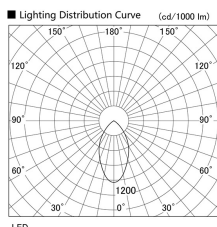

Item no. DD098-4560MB8530

Series Name:  $\Phi$ 150 Spark

Installation	Recessed mount
Type	$\Phi$ 150 Spark
Fixture wattage	44.3W
Beam angle	44 deg
Color Temp.	3000K
CRI	Ra>85
Luminous	4605 lm
Body	Die-cast aluminum alloy
Body finish	N/A
Trim finish	Black
Reflector finish	Mirror
IP Rate	IP20
Light source	COB module
Input Voltage	AC220~240V
Dimming Type	Non-Dimmable
Certificate	CE, CCC
Cut Hole	150mm

Height (Weight)	
65.3W	152 (1.5kg)
48.5W	152 (1.5kg)
44.3W	132 (1.3kg)
33.8W	132 (1.3kg)
30.3W	132 (1.3kg)
23.0W	102 (1.0kg)