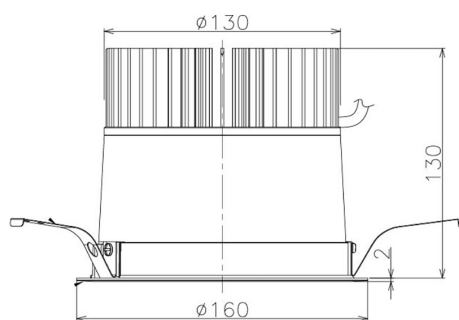

Item no. DD098-4560MB8530

Series Name: Φ 150 Spark

Installation	Recessed mount
Type	
Fixture wattage	44.3W
Beam angle	44 deg
Color Temp.	3000K
CRI	Ra>85
Luminous	4605 lm
Body	Die-cast aluminum alloy
Body finish	N/A
Trim finish	Black
Reflector finish	Mirror
IP Rate	IP20
Light source	COB module
Input Voltage	AC220~240V
Dimming Type	Non-Dimmable
Certificate	CE, CCC
Cut Hole	150mm

Height (Weight)	
65.3W	152 (1.5kg)
48.5W	152 (1.5kg)
44.3W	132 (1.3kg)
33.8W	132 (1.3kg)
30.3W	132 (1.3kg)
23.0W	102 (1.0kg)