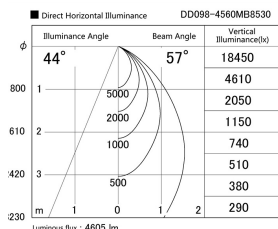

Item no. DD098-4560MB8530

Series Name: Φ 150 Spark

Installation	Recessed mount
Type	
Fixture wattage	44.3W
Beam angle	44 deg
Color Temp.	3000K
CRI	Ra>85
Luminous	4605 lm
Body	Die-cast aluminum alloy
Body finish	N/A
Trim finish	Black
Reflector finish	Mirror
IP Rate	IP20
Light source	COB module
Input Voltage	AC220~240V
Dimming Type	Non-Dimmable
Certificate	CE, CCC
Cut Hole	150mm

Height (Weight)	
65.3W	152 (1.5kg)
48.5W	152 (1.5kg)
44.3W	132 (1.3kg)
33.8W	132 (1.3kg)
30.3W	132 (1.3kg)
23.0W	102 (1.0kg)