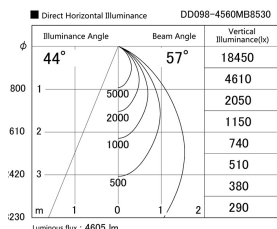

Item no. DD098-4560MB8530

Series Name:  $\Phi$ 150 Spark

Installation	Recessed mount
Type	$\Phi$ 150 Spark
Fixture wattage	44.3W
Beam angle	44 deg
Color Temp.	3000K
CRI	Ra>85
Luminous	4605 lm
Body	Die-cast aluminum alloy
Body finish	N/A
Trim finish	Black
Reflector finish	Mirror
IP Rate	IP20
Light source	COB module
Input Voltage	AC220~240V
Dimming Type	Non-Dimmable
Certificate	CE, CCC
Cut Hole	150mm

Height (Weight)	
65.3W	152 (1.5kg)
48.5W	152 (1.5kg)
44.3W	132 (1.3kg)
33.8W	132 (1.3kg)
30.3W	132 (1.3kg)
23.0W	102 (1.0kg)