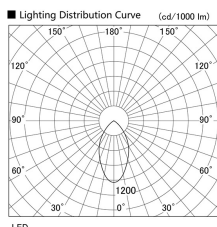

Item no. DD098-4560MB8530

Series Name: Φ 150 Spark

Installation	Recessed mount
Type	
Fixture wattage	44.3W
Beam angle	44 deg
Color Temp.	3000K
CRI	Ra>85
Luminous	4605 lm
Body	Die-cast aluminum alloy
Body finish	N/A
Trim finish	Black
Reflector finish	Mirror
IP Rate	IP20
Light source	COB module
Input Voltage	AC220~240V
Dimming Type	Non-Dimmable
Certificate	CE, CCC
Cut Hole	150mm

Height (Weight)	
65.3W	152 (1.5kg)
48.5W	152 (1.5kg)
44.3W	132 (1.3kg)
33.8W	132 (1.3kg)
30.3W	132 (1.3kg)
23.0W	102 (1.0kg)