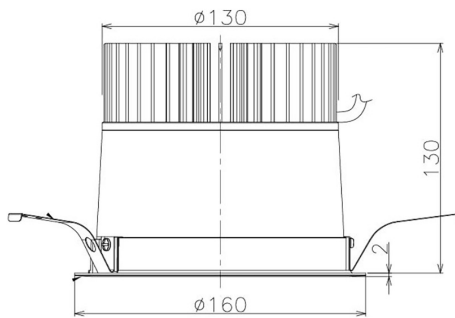

Item no. DD098-4560MB8540

Series Name:  $\Phi$ 150 Spark

Installation	Recessed mount
Type	
Fixture wattage	44.3W
Beam angle	44 deg
Color Temp.	4000K
CRI	Ra>85
Luminous	4743 lm
Body	Die-cast aluminum alloy
Body finish	N/A
Trim finish	Black
Reflector finish	Mirror
IP Rate	IP20
Light source	COB module
Input Voltage	AC220~240V
Dimming Type	Non-Dimmable
Certificate	CE, CCC
Cut Hole	150mm

Height (Weight)	
65.3W	152 (1.5kg)
48.5W	152 (1.5kg)
44.3W	132 (1.3kg)
33.8W	132 (1.3kg)
30.3W	132 (1.3kg)
23.0W	102 (1.0kg)