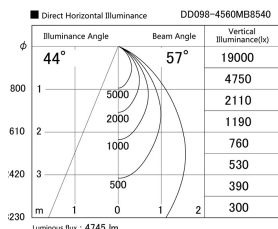

Item no. DD098-4560MB8540

Series Name: Φ 150 Spark

Installation	Recessed mount
Type	Φ 150 Spark
Fixture wattage	44.3W
Beam angle	44 deg
Color Temp.	4000K
CRI	Ra>85
Luminous	4743 lm
Body	Die-cast aluminum alloy
Body finish	N/A
Trim finish	Black
Reflector finish	Mirror
IP Rate	IP20
Light source	COB module
Input Voltage	AC220~240V
Dimming Type	Non-Dimmable
Certificate	CE, CCC
Cut Hole	150mm

Height (Weight)	
65.3W	152 (1.5kg)
48.5W	152 (1.5kg)
44.3W	132 (1.3kg)
33.8W	132 (1.3kg)
30.3W	132 (1.3kg)
23.0W	102 (1.0kg)