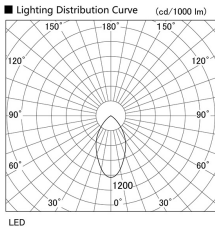

Item no. DD098-4560MB8540

Series Name:  $\Phi$ 150 Spark

Installation	Recessed mount
Type	
Fixture wattage	44.3W
Beam angle	44 deg
Color Temp.	4000K
CRI	Ra>85
Luminous	4743 lm
Body	Die-cast aluminum alloy
Body finish	N/A
Trim finish	Black
Reflector finish	Mirror
IP Rate	IP20
Light source	COB module
Input Voltage	AC220~240V
Dimming Type	Non-Dimmable
Certificate	CE, CCC
Cut Hole	150mm

Height (Weight)	
65.3W	152 (1.5kg)
48.5W	152 (1.5kg)
44.3W	132 (1.3kg)
33.8W	132 (1.3kg)
30.3W	132 (1.3kg)
23.0W	102 (1.0kg)