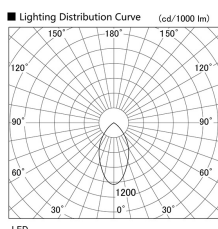

Item no. DD098-4560MB8540

Series Name: Φ 150 Spark

Installation	Recessed mount
Type	Φ 150 Spark
Fixture wattage	44.3W
Beam angle	44 deg
Color Temp.	4000K
CRI	Ra>85
Luminous	4743 lm
Body	Die-cast aluminum alloy
Body finish	N/A
Trim finish	Black
Reflector finish	Mirror
IP Rate	IP20
Light source	COB module
Input Voltage	AC220~240V
Dimming Type	Non-Dimmable
Certificate	CE, CCC
Cut Hole	150mm

Height (Weight)	
65.3W	152 (1.5kg)
48.5W	152 (1.5kg)
44.3W	132 (1.3kg)
33.8W	132 (1.3kg)
30.3W	132 (1.3kg)
23.0W	102 (1.0kg)