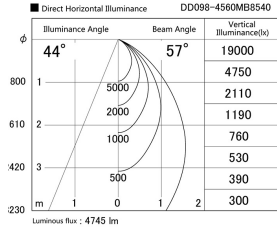

Item no. DD098-4560MB8540

Series Name:  $\Phi$ 150 Spark

Installation	Recessed mount
Type	
Fixture wattage	44.3W
Beam angle	44 deg
Color Temp.	4000K
CRI	Ra>85
Luminous	4743 lm
Body	Die-cast aluminum alloy
Body finish	N/A
Trim finish	Black
Reflector finish	Mirror
IP Rate	IP20
Light source	COB module
Input Voltage	AC220~240V
Dimming Type	Non-Dimmable
Certificate	CE, CCC
Cut Hole	150mm

Height (Weight)	
65.3W	152 (1.5kg)
48.5W	152 (1.5kg)
44.3W	132 (1.3kg)
33.8W	132 (1.3kg)
30.3W	132 (1.3kg)
23.0W	102 (1.0kg)