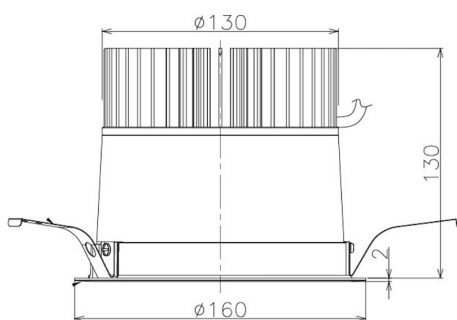

Item no. DD098-4560MB8540

Series Name: Φ 150 Spark

Installation	Recessed mount
Type	Φ 150 Spark
Fixture wattage	44.3W
Beam angle	44 deg
Color Temp.	4000K
CRI	Ra>85
Luminous	4743 lm
Body	Die-cast aluminum alloy
Body finish	N/A
Trim finish	Black
Reflector finish	Mirror
IP Rate	IP20
Light source	COB module
Input Voltage	AC220~240V
Dimming Type	Non-Dimmable
Certificate	CE, CCC
Cut Hole	150mm

Height (Weight)	
65.3W	152 (1.5kg)
48.5W	152 (1.5kg)
44.3W	132 (1.3kg)
33.8W	132 (1.3kg)
30.3W	132 (1.3kg)
23.0W	102 (1.0kg)