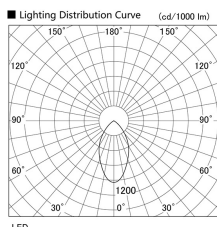

Item no. DD098-4560MB9027

Series Name: Φ 150 Spark

Installation	Recessed mount
Type	Φ 150 Spark
Fixture wattage	44.3W
Beam angle	44 deg
Color Temp.	2700K
CRI	Ra>90
Luminous	4020 lm
Body	Die-cast aluminum alloy
Body finish	N/A
Trim finish	Black
Reflector finish	Mirror
IP Rate	IP20
Light source	COB module
Input Voltage	AC220~240V
Dimming Type	Non-Dimmable
Certificate	CE, CCC
Cut Hole	150mm

Height (Weight)	
65.3W	152 (1.5kg)
48.5W	152 (1.5kg)
44.3W	132 (1.3kg)
33.8W	132 (1.3kg)
30.3W	132 (1.3kg)
23.0W	102 (1.0kg)