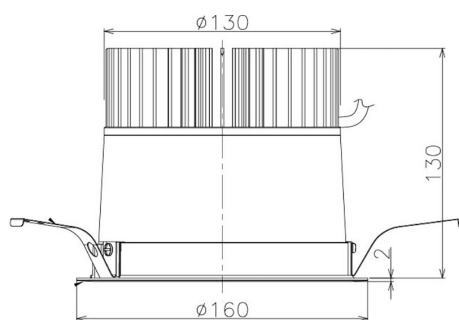

Item no. DD098-4560MB9027

Series Name: Φ 150 Spark

Installation	Recessed mount
Type	Φ 150 Spark
Fixture wattage	44.3W
Beam angle	44 deg
Color Temp.	2700K
CRI	Ra>90
Luminous	4020 lm
Body	Die-cast aluminum alloy
Body finish	N/A
Trim finish	Black
Reflector finish	Mirror
IP Rate	IP20
Light source	COB module
Input Voltage	AC220~240V
Dimming Type	Non-Dimmable
Certificate	CE, CCC
Cut Hole	150mm

Height (Weight)	
65.3W	152 (1.5kg)
48.5W	152 (1.5kg)
44.3W	132 (1.3kg)
33.8W	132 (1.3kg)
30.3W	132 (1.3kg)
23.0W	102 (1.0kg)