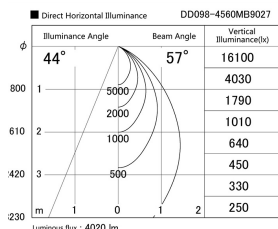

Item no. DD098-4560MB9027

Series Name: Φ 150 Spark

Installation	Recessed mount
Type	Φ 150 Spark
Fixture wattage	44.3W
Beam angle	44 deg
Color Temp.	2700K
CRI	Ra>90
Luminous	4020 lm
Body	Die-cast aluminum alloy
Body finish	N/A
Trim finish	Black
Reflector finish	Mirror
IP Rate	IP20
Light source	COB module
Input Voltage	AC220~240V
Dimming Type	Non-Dimmable
Certificate	CE, CCC
Cut Hole	150mm

Height (Weight)	
65.3W	152 (1.5kg)
48.5W	152 (1.5kg)
44.3W	132 (1.3kg)
33.8W	132 (1.3kg)
30.3W	132 (1.3kg)
23.0W	102 (1.0kg)