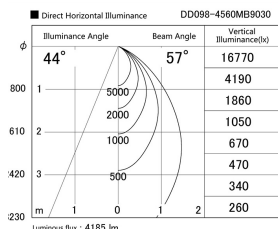

Item no. DD098-4560MB9030

Series Name: Φ 150 Spark

Installation	Recessed mount
Type	Φ 150 Spark
Fixture wattage	44.3W
Beam angle	44 deg
Color Temp.	3000K
CRI	Ra>90
Luminous	4187 lm
Body	Die-cast aluminum alloy
Body finish	N/A
Trim finish	Black
Reflector finish	Mirror
IP Rate	IP20
Light source	COB module
Input Voltage	AC220~240V
Dimming Type	Non-Dimmable
Certificate	CE, CCC
Cut Hole	150mm

Height (Weight)	
65.3W	152 (1.5kg)
48.5W	152 (1.5kg)
44.3W	132 (1.3kg)
33.8W	132 (1.3kg)
30.3W	132 (1.3kg)
23.0W	102 (1.0kg)