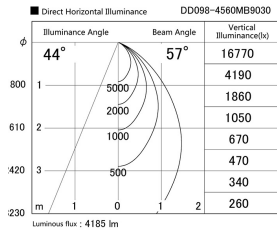

Item no. DD098-4560MB9030

Series Name:  $\Phi$ 150 Spark

Installation	Recessed mount
Type	
Fixture wattage	44.3W
Beam angle	44 deg
Color Temp.	3000K
CRI	Ra>90
Luminous	4187 lm
Body	Die-cast aluminum alloy
Body finish	N/A
Trim finish	Black
Reflector finish	Mirror
IP Rate	IP20
Light source	COB module
Input Voltage	AC220~240V
Dimming Type	Non-Dimmable
Certificate	CE, CCC
Cut Hole	150mm

Height (Weight)	
65.3W	152 (1.5kg)
48.5W	152 (1.5kg)
44.3W	132 (1.3kg)
33.8W	132 (1.3kg)
30.3W	132 (1.3kg)
23.0W	102 (1.0kg)