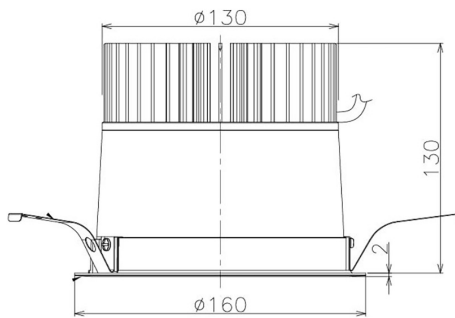

Item no. DD098-4560MB9030

Series Name:  $\Phi$ 150 Spark

Installation	Recessed mount
Type	
Fixture wattage	44.3W
Beam angle	44 deg
Color Temp.	3000K
CRI	Ra>90
Luminous	4187 lm
Body	Die-cast aluminum alloy
Body finish	N/A
Trim finish	Black
Reflector finish	Mirror
IP Rate	IP20
Light source	COB module
Input Voltage	AC220~240V
Dimming Type	Non-Dimmable
Certificate	CE, CCC
Cut Hole	150mm

Height (Weight)	
65.3W	152 (1.5kg)
48.5W	152 (1.5kg)
44.3W	132 (1.3kg)
33.8W	132 (1.3kg)
30.3W	132 (1.3kg)
23.0W	102 (1.0kg)