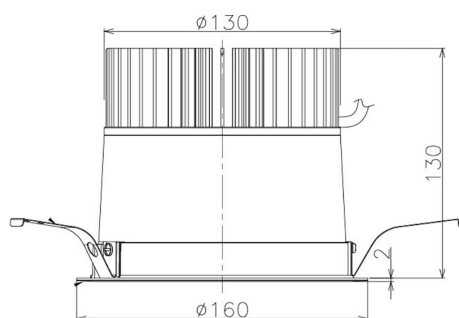

Item no. DD098-4560MB9030

Series Name:  $\Phi$ 150 Spark

Installation	Recessed mount
Type	
Fixture wattage	44.3W
Beam angle	44 deg
Color Temp.	3000K
CRI	Ra>90
Luminous	4187 lm
Body	Die-cast aluminum alloy
Body finish	N/A
Trim finish	Black
Reflector finish	Mirror
IP Rate	IP20
Light source	COB module
Input Voltage	AC220~240V
Dimming Type	Non-Dimmable
Certificate	CE, CCC
Cut Hole	150mm

Height (Weight)	
65.3W	152 (1.5kg)
48.5W	152 (1.5kg)
44.3W	132 (1.3kg)
33.8W	132 (1.3kg)
30.3W	132 (1.3kg)
23.0W	102 (1.0kg)