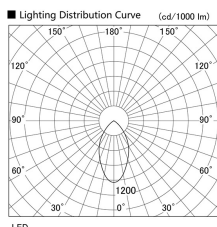

Item no. DD098-4560MB9030

Series Name: Φ 150 Spark

Installation	Recessed mount
Type	Φ 150 Spark
Fixture wattage	44.3W
Beam angle	44 deg
Color Temp.	3000K
CRI	Ra>90
Luminous	4187 lm
Body	Die-cast aluminum alloy
Body finish	N/A
Trim finish	Black
Reflector finish	Mirror
IP Rate	IP20
Light source	COB module
Input Voltage	AC220~240V
Dimming Type	Non-Dimmable
Certificate	CE, CCC
Cut Hole	150mm

Height (Weight)	
65.3W	152 (1.5kg)
48.5W	152 (1.5kg)
44.3W	132 (1.3kg)
33.8W	132 (1.3kg)
30.3W	132 (1.3kg)
23.0W	102 (1.0kg)