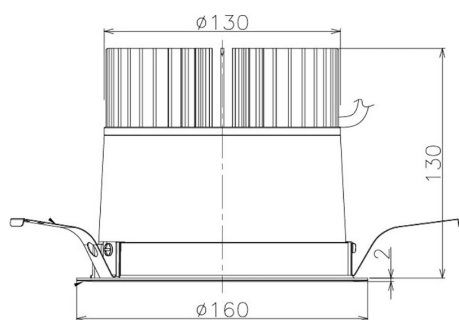

Item no. DD098-4560MB9030

Series Name: Φ 150 Spark

Installation	Recessed mount
Type	Φ 150 Spark
Fixture wattage	44.3W
Beam angle	44 deg
Color Temp.	3000K
CRI	Ra>90
Luminous	4187 lm
Body	Die-cast aluminum alloy
Body finish	N/A
Trim finish	Black
Reflector finish	Mirror
IP Rate	IP20
Light source	COB module
Input Voltage	AC220~240V
Dimming Type	Non-Dimmable
Certificate	CE, CCC
Cut Hole	150mm

Height (Weight)	
65.3W	152 (1.5kg)
48.5W	152 (1.5kg)
44.3W	132 (1.3kg)
33.8W	132 (1.3kg)
30.3W	132 (1.3kg)
23.0W	102 (1.0kg)