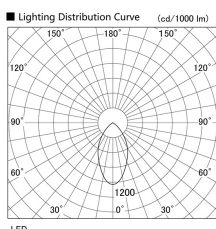

Item no. DD098-4560MB9030

Series Name:  $\Phi$ 150 Spark

Installation	Recessed mount
Type	
Fixture wattage	44.3W
Beam angle	44 deg
Color Temp.	3000K
CRI	Ra>90
Luminous	4187 lm
Body	Die-cast aluminum alloy
Body finish	N/A
Trim finish	Black
Reflector finish	Mirror
IP Rate	IP20
Light source	COB module
Input Voltage	AC220~240V
Dimming Type	Non-Dimmable
Certificate	CE, CCC
Cut Hole	150mm

Height (Weight)	
65.3W	152 (1.5kg)
48.5W	152 (1.5kg)
44.3W	132 (1.3kg)
33.8W	132 (1.3kg)
30.3W	132 (1.3kg)
23.0W	102 (1.0kg)