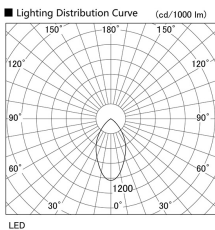

Item no. DD098-4560MB9030

Series Name:  $\Phi$ 150 Spark

Installation	Recessed mount
Type	
Fixture wattage	44.3W
Beam angle	44 deg
Color Temp.	3000K
CRI	Ra>90
Luminous	4187 lm
Body	Die-cast aluminum alloy
Body finish	N/A
Trim finish	Black
Reflector finish	Mirror
IP Rate	IP20
Light source	COB module
Input Voltage	AC220~240V
Dimming Type	Non-Dimmable
Certificate	CE, CCC
Cut Hole	150mm

Height (Weight)	
65.3W	152 (1.5kg)
48.5W	152 (1.5kg)
44.3W	132 (1.3kg)
33.8W	132 (1.3kg)
30.3W	132 (1.3kg)
23.0W	102 (1.0kg)