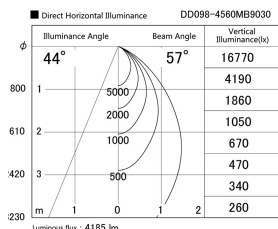

Item no. DD098-4560MB9030

Series Name:  $\Phi$ 150 Spark

Installation	Recessed mount
Type	
Fixture wattage	44.3W
Beam angle	44 deg
Color Temp.	3000K
CRI	Ra>90
Luminous	4187 lm
Body	Die-cast aluminum alloy
Body finish	N/A
Trim finish	Black
Reflector finish	Mirror
IP Rate	IP20
Light source	COB module
Input Voltage	AC220~240V
Dimming Type	Non-Dimmable
Certificate	CE, CCC
Cut Hole	150mm

Height (Weight)	
65.3W	152 (1.5kg)
48.5W	152 (1.5kg)
44.3W	132 (1.3kg)
33.8W	132 (1.3kg)
30.3W	132 (1.3kg)
23.0W	102 (1.0kg)