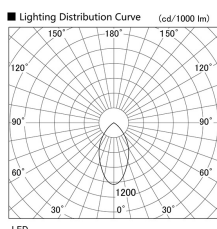

Item no. DD098-4560MB9035

Series Name: Φ 150 Spark

Installation	Recessed mount
Type	
Fixture wattage	44.3W
Beam angle	44 deg
Color Temp.	3500K
CRI	Ra>90
Luminous	4271 lm
Body	Die-cast aluminum alloy
Body finish	N/A
Trim finish	Black
Reflector finish	Mirror
IP Rate	IP20
Light source	COB module
Input Voltage	AC220~240V
Dimming Type	Non-Dimmable
Certificate	CE, CCC
Cut Hole	150mm

Height (Weight)	
65.3W	152 (1.5kg)
48.5W	152 (1.5kg)
44.3W	132 (1.3kg)
33.8W	132 (1.3kg)
30.3W	132 (1.3kg)
23.0W	102 (1.0kg)