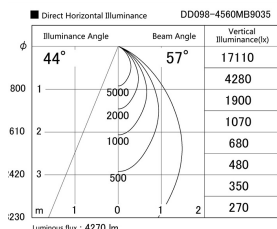

Item no. DD098-4560MB9035

Series Name: Φ 150 Spark

Installation	Recessed mount
Type	Φ 150 Spark
Fixture wattage	44.3W
Beam angle	44 deg
Color Temp.	3500K
CRI	Ra>90
Luminous	4271 lm
Body	Die-cast aluminum alloy
Body finish	N/A
Trim finish	Black
Reflector finish	Mirror
IP Rate	IP20
Light source	COB module
Input Voltage	AC220~240V
Dimming Type	Non-Dimmable
Certificate	CE, CCC
Cut Hole	150mm

Height (Weight)	
65.3W	152 (1.5kg)
48.5W	152 (1.5kg)
44.3W	132 (1.3kg)
33.8W	132 (1.3kg)
30.3W	132 (1.3kg)
23.0W	102 (1.0kg)