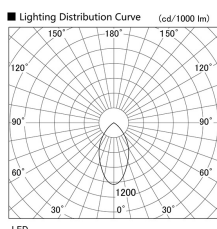

Item no. DD098-4560MB9035

Series Name: Φ 150 Spark

Installation	Recessed mount
Type	Φ 150 Spark
Fixture wattage	44.3W
Beam angle	44 deg
Color Temp.	3500K
CRI	Ra>90
Luminous	4271 lm
Body	Die-cast aluminum alloy
Body finish	N/A
Trim finish	Black
Reflector finish	Mirror
IP Rate	IP20
Light source	COB module
Input Voltage	AC220~240V
Dimming Type	Non-Dimmable
Certificate	CE, CCC
Cut Hole	150mm

Height (Weight)	
65.3W	152 (1.5kg)
48.5W	152 (1.5kg)
44.3W	132 (1.3kg)
33.8W	132 (1.3kg)
30.3W	132 (1.3kg)
23.0W	102 (1.0kg)