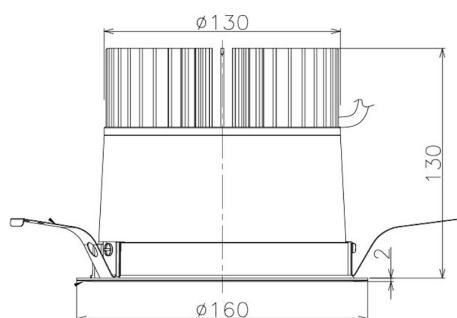

Item no. DD098-4560MB9035

Series Name: Φ 150 Spark

Installation	Recessed mount
Type	Φ 150 Spark
Fixture wattage	44.3W
Beam angle	44 deg
Color Temp.	3500K
CRI	Ra>90
Luminous	4271 lm
Body	Die-cast aluminum alloy
Body finish	N/A
Trim finish	Black
Reflector finish	Mirror
IP Rate	IP20
Light source	COB module
Input Voltage	AC220~240V
Dimming Type	Non-Dimmable
Certificate	CE, CCC
Cut Hole	150mm

Height (Weight)	
65.3W	152 (1.5kg)
48.5W	152 (1.5kg)
44.3W	132 (1.3kg)
33.8W	132 (1.3kg)
30.3W	132 (1.3kg)
23.0W	102 (1.0kg)