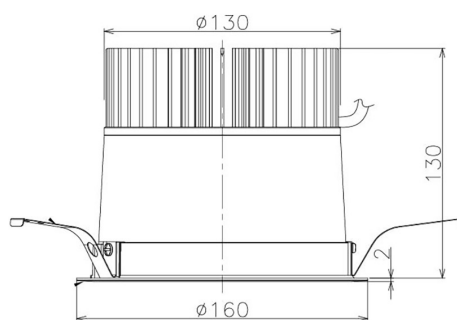

Item no. DD098-4560MB9035

Series Name: Φ 150 Spark

Installation	Recessed mount
Type	
Fixture wattage	44.3W
Beam angle	44 deg
Color Temp.	3500K
CRI	Ra>90
Luminous	4271 lm
Body	Die-cast aluminum alloy
Body finish	N/A
Trim finish	Black
Reflector finish	Mirror
IP Rate	IP20
Light source	COB module
Input Voltage	AC220~240V
Dimming Type	Non-Dimmable
Certificate	CE, CCC
Cut Hole	150mm

Height (Weight)	
65.3W	152 (1.5kg)
48.5W	152 (1.5kg)
44.3W	132 (1.3kg)
33.8W	132 (1.3kg)
30.3W	132 (1.3kg)
23.0W	102 (1.0kg)