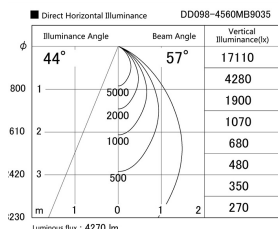

Item no. DD098-4560MB9035

Series Name: Φ 150 Spark

Installation	Recessed mount
Type	
Fixture wattage	44.3W
Beam angle	44 deg
Color Temp.	3500K
CRI	Ra>90
Luminous	4271 lm
Body	Die-cast aluminum alloy
Body finish	N/A
Trim finish	Black
Reflector finish	Mirror
IP Rate	IP20
Light source	COB module
Input Voltage	AC220~240V
Dimming Type	Non-Dimmable
Certificate	CE, CCC
Cut Hole	150mm

Height (Weight)	
65.3W	152 (1.5kg)
48.5W	152 (1.5kg)
44.3W	132 (1.3kg)
33.8W	132 (1.3kg)
30.3W	132 (1.3kg)
23.0W	102 (1.0kg)