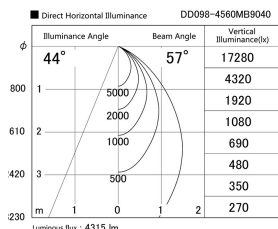

Item no. DD098-4560MB9040

Series Name:  $\Phi$ 150 Spark

Installation	Recessed mount
Type	
Fixture wattage	44.3W
Beam angle	44 deg
Color Temp.	4000K
CRI	Ra>90
Luminous	4313 lm
Body	Die-cast aluminum alloy
Body finish	N/A
Trim finish	Black
Reflector finish	Mirror
IP Rate	IP20
Light source	COB module
Input Voltage	AC220~240V
Dimming Type	Non-Dimmable
Certificate	CE, CCC
Cut Hole	150mm

Height (Weight)	
65.3W	152 (1.5kg)
48.5W	152 (1.5kg)
44.3W	132 (1.3kg)
33.8W	132 (1.3kg)
30.3W	132 (1.3kg)
23.0W	102 (1.0kg)