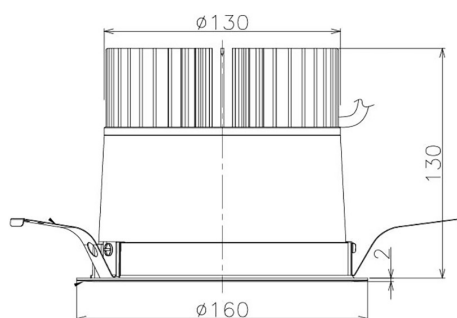

Item no. DD098-4560MB9040

Series Name:  $\Phi$ 150 Spark

Installation	Recessed mount
Type	
Fixture wattage	44.3W
Beam angle	44 deg
Color Temp.	4000K
CRI	Ra>90
Luminous	4313 lm
Body	Die-cast aluminum alloy
Body finish	N/A
Trim finish	Black
Reflector finish	Mirror
IP Rate	IP20
Light source	COB module
Input Voltage	AC220~240V
Dimming Type	Non-Dimmable
Certificate	CE, CCC
Cut Hole	150mm

Height (Weight)	
65.3W	152 (1.5kg)
48.5W	152 (1.5kg)
44.3W	132 (1.3kg)
33.8W	132 (1.3kg)
30.3W	132 (1.3kg)
23.0W	102 (1.0kg)