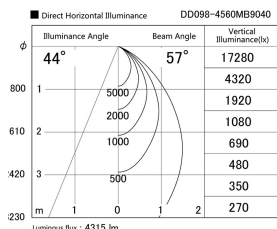

Item no. DD098-4560MB9040

Series Name:  $\Phi$ 150 Spark

Installation	Recessed mount
Type	
Fixture wattage	44.3W
Beam angle	44 deg
Color Temp.	4000K
CRI	Ra>90
Luminous	4313 lm
Body	Die-cast aluminum alloy
Body finish	N/A
Trim finish	Black
Reflector finish	Mirror
IP Rate	IP20
Light source	COB module
Input Voltage	AC220~240V
Dimming Type	Non-Dimmable
Certificate	CE, CCC
Cut Hole	150mm

Height (Weight)	
65.3W	152 (1.5kg)
48.5W	152 (1.5kg)
44.3W	132 (1.3kg)
33.8W	132 (1.3kg)
30.3W	132 (1.3kg)
23.0W	102 (1.0kg)