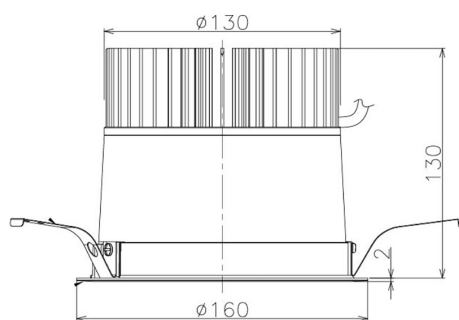

Item no. DD098-4560MB9040

Series Name:  $\Phi$ 150 Spark

Installation	Recessed mount
Type	
Fixture wattage	44.3W
Beam angle	44 deg
Color Temp.	4000K
CRI	Ra>90
Luminous	4313 lm
Body	Die-cast aluminum alloy
Body finish	N/A
Trim finish	Black
Reflector finish	Mirror
IP Rate	IP20
Light source	COB module
Input Voltage	AC220~240V
Dimming Type	Non-Dimmable
Certificate	CE, CCC
Cut Hole	150mm

Height (Weight)	
65.3W	152 (1.5kg)
48.5W	152 (1.5kg)
44.3W	132 (1.3kg)
33.8W	132 (1.3kg)
30.3W	132 (1.3kg)
23.0W	102 (1.0kg)