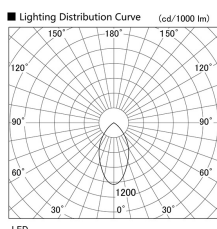

Item no. DD098-4560MB9040

Series Name:  $\Phi$ 150 Spark

Installation	Recessed mount
Type	
Fixture wattage	44.3W
Beam angle	44 deg
Color Temp.	4000K
CRI	Ra>90
Luminous	4313 lm
Body	Die-cast aluminum alloy
Body finish	N/A
Trim finish	Black
Reflector finish	Mirror
IP Rate	IP20
Light source	COB module
Input Voltage	AC220~240V
Dimming Type	Non-Dimmable
Certificate	CE, CCC
Cut Hole	150mm

Height (Weight)	
65.3W	152 (1.5kg)
48.5W	152 (1.5kg)
44.3W	132 (1.3kg)
33.8W	132 (1.3kg)
30.3W	132 (1.3kg)
23.0W	102 (1.0kg)