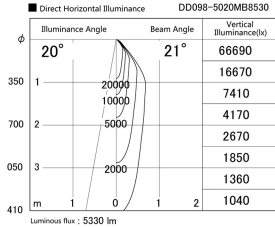

Item no. DD098-5020MB8530

Series Name: Φ 150 Spark

Installation	Recessed mount
Type	
Fixture wattage	48.5W
Beam angle	20 deg
Color Temp.	3000K
CRI	Ra>85
Luminous	5329 lm
Body	Die-cast aluminum alloy
Body finish	N/A
Trim finish	Black
Reflector finish	Mirror
IP Rate	IP20
Light source	COB module
Input Voltage	AC220~240V
Dimming Type	Non-Dimmable
Certificate	CE, CCC
Cut Hole	150mm

Height (Weight)	
65.3W	152 (1.5kg)
48.5W	152 (1.5kg)
44.3W	132 (1.3kg)
33.8W	132 (1.3kg)
30.3W	132 (1.3kg)
23.0W	102 (1.0kg)