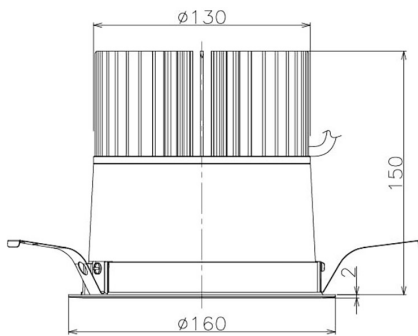

Item no. DD098-5020MB8530

Series Name: Φ 150 Spark

Installation	Recessed mount
Type	
Fixture wattage	48.5W
Beam angle	20 deg
Color Temp.	3000K
CRI	Ra>85
Luminous	5329 lm
Body	Die-cast aluminum alloy
Body finish	N/A
Trim finish	Black
Reflector finish	Mirror
IP Rate	IP20
Light source	COB module
Input Voltage	AC220~240V
Dimming Type	Non-Dimmable
Certificate	CE, CCC
Cut Hole	150mm

Height (Weight)	
65.3W	152 (1.5kg)
48.5W	152 (1.5kg)
44.3W	132 (1.3kg)
33.8W	132 (1.3kg)
30.3W	132 (1.3kg)
23.0W	102 (1.0kg)