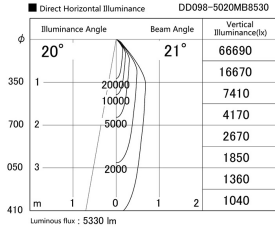

Item no. DD098-5020MB8530

Series Name:  $\Phi$ 150 Spark

Installation	Recessed mount
Type	$\Phi$ 150 Spark
Fixture wattage	48.5W
Beam angle	20 deg
Color Temp.	3000K
CRI	Ra>85
Luminous	5329 lm
Body	Die-cast aluminum alloy
Body finish	N/A
Trim finish	Black
Reflector finish	Mirror
IP Rate	IP20
Light source	COB module
Input Voltage	AC220~240V
Dimming Type	Non-Dimmable
Certificate	CE, CCC
Cut Hole	150mm

Height (Weight)	
65.3W	152 (1.5kg)
48.5W	152 (1.5kg)
44.3W	132 (1.3kg)
33.8W	132 (1.3kg)
30.3W	132 (1.3kg)
23.0W	102 (1.0kg)