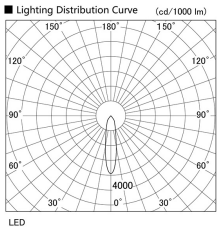

Item no. DD098-5020MB8530

Series Name:  $\Phi$ 150 Spark

Installation	Recessed mount
Type	$\Phi$ 150 Spark
Fixture wattage	48.5W
Beam angle	20 deg
Color Temp.	3000K
CRI	Ra>85
Luminous	5329 lm
Body	Die-cast aluminum alloy
Body finish	N/A
Trim finish	Black
Reflector finish	Mirror
IP Rate	IP20
Light source	COB module
Input Voltage	AC220~240V
Dimming Type	Non-Dimmable
Certificate	CE, CCC
Cut Hole	150mm

Height (Weight)	
65.3W	152 (1.5kg)
48.5W	152 (1.5kg)
44.3W	132 (1.3kg)
33.8W	132 (1.3kg)
30.3W	132 (1.3kg)
23.0W	102 (1.0kg)