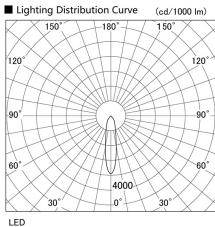

Item no. DD098-5020MB8530

Series Name: Φ 150 Spark

Installation	Recessed mount
Type	
Fixture wattage	48.5W
Beam angle	20 deg
Color Temp.	3000K
CRI	Ra>85
Luminous	5329 lm
Body	Die-cast aluminum alloy
Body finish	N/A
Trim finish	Black
Reflector finish	Mirror
IP Rate	IP20
Light source	COB module
Input Voltage	AC220~240V
Dimming Type	Non-Dimmable
Certificate	CE, CCC
Cut Hole	150mm

Height (Weight)	
65.3W	152 (1.5kg)
48.5W	152 (1.5kg)
44.3W	132 (1.3kg)
33.8W	132 (1.3kg)
30.3W	132 (1.3kg)
23.0W	102 (1.0kg)