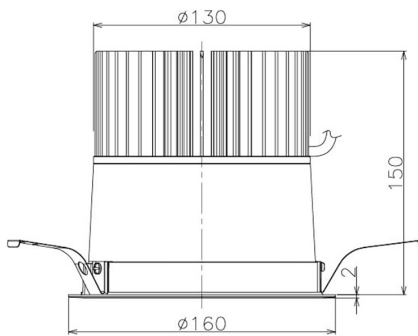

Item no. DD098-5020MB8530

Series Name:  $\Phi$ 150 Spark

Installation	Recessed mount
Type	$\Phi$ 150 Spark
Fixture wattage	48.5W
Beam angle	20 deg
Color Temp.	3000K
CRI	Ra>85
Luminous	5329 lm
Body	Die-cast aluminum alloy
Body finish	N/A
Trim finish	Black
Reflector finish	Mirror
IP Rate	IP20
Light source	COB module
Input Voltage	AC220~240V
Dimming Type	Non-Dimmable
Certificate	CE, CCC
Cut Hole	150mm

Height (Weight)	
65.3W	152 (1.5kg)
48.5W	152 (1.5kg)
44.3W	132 (1.3kg)
33.8W	132 (1.3kg)
30.3W	132 (1.3kg)
23.0W	102 (1.0kg)