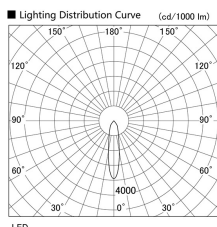

Item no. DD098-5020MB8535

Series Name: Φ 150 Spark

Installation	Recessed mount
Type	
Fixture wattage	48.5W
Beam angle	20 deg
Color Temp.	3500K
CRI	Ra>85
Luminous	5436 lm
Body	Die-cast aluminum alloy
Body finish	N/A
Trim finish	Black
Reflector finish	Mirror
IP Rate	IP20
Light source	COB module
Input Voltage	AC220~240V
Dimming Type	Non-Dimmable
Certificate	CE, CCC
Cut Hole	150mm

Height (Weight)	
65.3W	152 (1.5kg)
48.5W	152 (1.5kg)
44.3W	132 (1.3kg)
33.8W	132 (1.3kg)
30.3W	132 (1.3kg)
23.0W	102 (1.0kg)