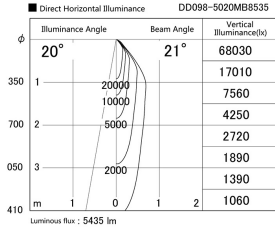

Item no. DD098-5020MB8535

Series Name: Φ 150 Spark

Installation	Recessed mount
Type	Φ 150 Spark
Fixture wattage	48.5W
Beam angle	20 deg
Color Temp.	3500K
CRI	Ra>85
Luminous	5436 lm
Body	Die-cast aluminum alloy
Body finish	N/A
Trim finish	Black
Reflector finish	Mirror
IP Rate	IP20
Light source	COB module
Input Voltage	AC220~240V
Dimming Type	Non-Dimmable
Certificate	CE, CCC
Cut Hole	150mm

Height (Weight)	
65.3W	152 (1.5kg)
48.5W	152 (1.5kg)
44.3W	132 (1.3kg)
33.8W	132 (1.3kg)
30.3W	132 (1.3kg)
23.0W	102 (1.0kg)