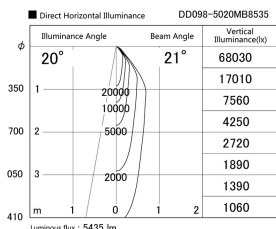

Item no. DD098-5020MB8535

Series Name: Φ 150 Spark

Installation	Recessed mount
Type	
Fixture wattage	48.5W
Beam angle	20 deg
Color Temp.	3500K
CRI	Ra>85
Luminous	5436 lm
Body	Die-cast aluminum alloy
Body finish	N/A
Trim finish	Black
Reflector finish	Mirror
IP Rate	IP20
Light source	COB module
Input Voltage	AC220~240V
Dimming Type	Non-Dimmable
Certificate	CE, CCC
Cut Hole	150mm

Height (Weight)	
65.3W	152 (1.5kg)
48.5W	152 (1.5kg)
44.3W	132 (1.3kg)
33.8W	132 (1.3kg)
30.3W	132 (1.3kg)
23.0W	102 (1.0kg)