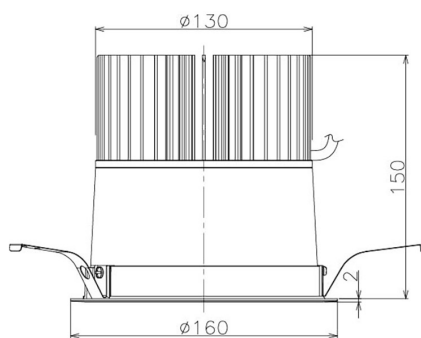

Item no. DD098-5020MB8535

Series Name: Φ 150 Spark

Installation	Recessed mount
Type	
Fixture wattage	48.5W
Beam angle	20 deg
Color Temp.	3500K
CRI	Ra>85
Luminous	5436 lm
Body	Die-cast aluminum alloy
Body finish	N/A
Trim finish	Black
Reflector finish	Mirror
IP Rate	IP20
Light source	COB module
Input Voltage	AC220~240V
Dimming Type	Non-Dimmable
Certificate	CE, CCC
Cut Hole	150mm

Height (Weight)	
65.3W	152 (1.5kg)
48.5W	152 (1.5kg)
44.3W	132 (1.3kg)
33.8W	132 (1.3kg)
30.3W	132 (1.3kg)
23.0W	102 (1.0kg)