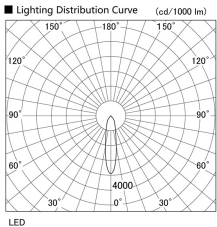

Item no. DD098-5020MB8535

Series Name: Φ 150 Spark

Installation	Recessed mount
Type	Φ 150 Spark
Fixture wattage	48.5W
Beam angle	20 deg
Color Temp.	3500K
CRI	Ra>85
Luminous	5436 lm
Body	Die-cast aluminum alloy
Body finish	N/A
Trim finish	Black
Reflector finish	Mirror
IP Rate	IP20
Light source	COB module
Input Voltage	AC220~240V
Dimming Type	Non-Dimmable
Certificate	CE, CCC
Cut Hole	150mm

Height (Weight)	
65.3W	152 (1.5kg)
48.5W	152 (1.5kg)
44.3W	132 (1.3kg)
33.8W	132 (1.3kg)
30.3W	132 (1.3kg)
23.0W	102 (1.0kg)