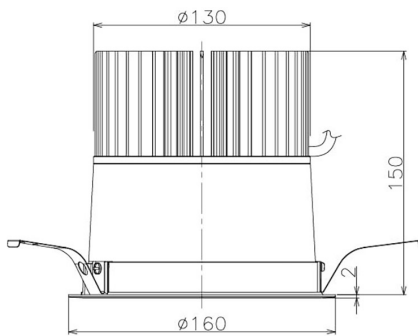

Item no. DD098-5020MB8535

Series Name: Φ 150 Spark

Installation	Recessed mount
Type	Φ 150 Spark
Fixture wattage	48.5W
Beam angle	20 deg
Color Temp.	3500K
CRI	Ra>85
Luminous	5436 lm
Body	Die-cast aluminum alloy
Body finish	N/A
Trim finish	Black
Reflector finish	Mirror
IP Rate	IP20
Light source	COB module
Input Voltage	AC220~240V
Dimming Type	Non-Dimmable
Certificate	CE, CCC
Cut Hole	150mm

Height (Weight)	
65.3W	152 (1.5kg)
48.5W	152 (1.5kg)
44.3W	132 (1.3kg)
33.8W	132 (1.3kg)
30.3W	132 (1.3kg)
23.0W	102 (1.0kg)