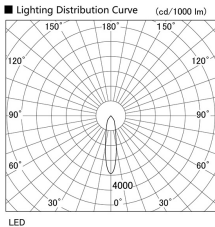

Item no. DD098-5020MB8540

Series Name: Φ 150 Spark

Installation	Recessed mount
Type	
Fixture wattage	48.5W
Beam angle	20 deg
Color Temp.	4000K
CRI	Ra>85
Luminous	5489 lm
Body	Die-cast aluminum alloy
Body finish	N/A
Trim finish	Black
Reflector finish	Mirror
IP Rate	IP20
Light source	COB module
Input Voltage	AC220~240V
Dimming Type	Non-Dimmable
Certificate	CE, CCC
Cut Hole	150mm

Height (Weight)	
65.3W	152 (1.5kg)
48.5W	152 (1.5kg)
44.3W	132 (1.3kg)
33.8W	132 (1.3kg)
30.3W	132 (1.3kg)
23.0W	102 (1.0kg)