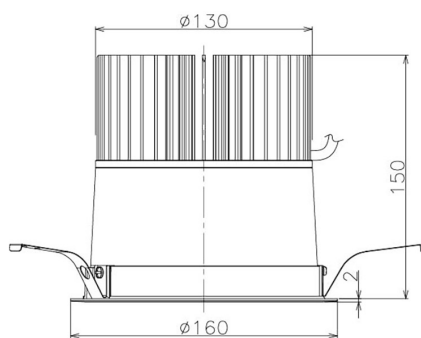

Item no. DD098-5020MB8540

Series Name:  $\Phi$ 150 Spark

Installation	Recessed mount
Type	$\Phi$ 150 Spark
Fixture wattage	48.5W
Beam angle	20 deg
Color Temp.	4000K
CRI	Ra>85
Luminous	5489 lm
Body	Die-cast aluminum alloy
Body finish	N/A
Trim finish	Black
Reflector finish	Mirror
IP Rate	IP20
Light source	COB module
Input Voltage	AC220~240V
Dimming Type	Non-Dimmable
Certificate	CE, CCC
Cut Hole	150mm

Height (Weight)	
65.3W	152 (1.5kg)
48.5W	152 (1.5kg)
44.3W	132 (1.3kg)
33.8W	132 (1.3kg)
30.3W	132 (1.3kg)
23.0W	102 (1.0kg)