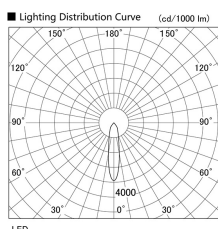

Item no. DD098-5020MB8540

Series Name:  $\Phi$ 150 Spark

Installation	Recessed mount
Type	$\Phi$ 150 Spark
Fixture wattage	48.5W
Beam angle	20 deg
Color Temp.	4000K
CRI	Ra>85
Luminous	5489 lm
Body	Die-cast aluminum alloy
Body finish	N/A
Trim finish	Black
Reflector finish	Mirror
IP Rate	IP20
Light source	COB module
Input Voltage	AC220~240V
Dimming Type	Non-Dimmable
Certificate	CE, CCC
Cut Hole	150mm

Height (Weight)	
65.3W	152 (1.5kg)
48.5W	152 (1.5kg)
44.3W	132 (1.3kg)
33.8W	132 (1.3kg)
30.3W	132 (1.3kg)
23.0W	102 (1.0kg)