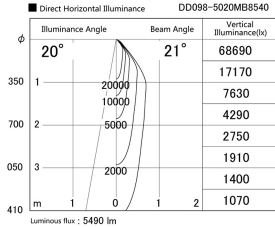

Item no. DD098-5020MB8540

Series Name: Φ 150 Spark

Installation	Recessed mount
Type	
Fixture wattage	48.5W
Beam angle	20 deg
Color Temp.	4000K
CRI	Ra>85
Luminous	5489 lm
Body	Die-cast aluminum alloy
Body finish	N/A
Trim finish	Black
Reflector finish	Mirror
IP Rate	IP20
Light source	COB module
Input Voltage	AC220~240V
Dimming Type	Non-Dimmable
Certificate	CE, CCC
Cut Hole	150mm

Height (Weight)	
65.3W	152 (1.5kg)
48.5W	152 (1.5kg)
44.3W	132 (1.3kg)
33.8W	132 (1.3kg)
30.3W	132 (1.3kg)
23.0W	102 (1.0kg)