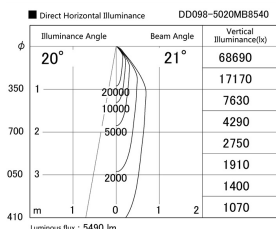

Item no. DD098-5020MB8540

Series Name:  $\Phi$ 150 Spark

Installation	Recessed mount
Type	$\Phi$ 150 Spark
Fixture wattage	48.5W
Beam angle	20 deg
Color Temp.	4000K
CRI	Ra>85
Luminous	5489 lm
Body	Die-cast aluminum alloy
Body finish	N/A
Trim finish	Black
Reflector finish	Mirror
IP Rate	IP20
Light source	COB module
Input Voltage	AC220~240V
Dimming Type	Non-Dimmable
Certificate	CE, CCC
Cut Hole	150mm

Height (Weight)	
65.3W	152 (1.5kg)
48.5W	152 (1.5kg)
44.3W	132 (1.3kg)
33.8W	132 (1.3kg)
30.3W	132 (1.3kg)
23.0W	102 (1.0kg)