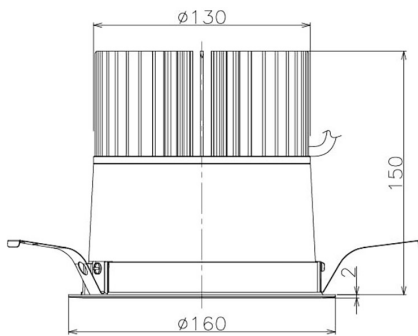

Item no. DD098-5020MB8540

Series Name: Φ 150 Spark

Installation	Recessed mount
Type	
Fixture wattage	48.5W
Beam angle	20 deg
Color Temp.	4000K
CRI	Ra>85
Luminous	5489 lm
Body	Die-cast aluminum alloy
Body finish	N/A
Trim finish	Black
Reflector finish	Mirror
IP Rate	IP20
Light source	COB module
Input Voltage	AC220~240V
Dimming Type	Non-Dimmable
Certificate	CE, CCC
Cut Hole	150mm

Height (Weight)	
65.3W	152 (1.5kg)
48.5W	152 (1.5kg)
44.3W	132 (1.3kg)
33.8W	132 (1.3kg)
30.3W	132 (1.3kg)
23.0W	102 (1.0kg)