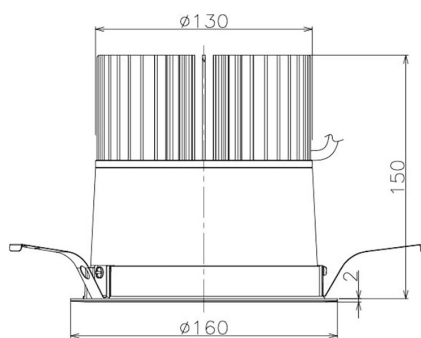

Item no. DD098-5020MB9027

Series Name:  $\Phi$ 150 Spark

Installation	Recessed mount
Type	$\Phi$ 150 Spark
Fixture wattage	48.5W
Beam angle	20 deg
Color Temp.	2700K
CRI	Ra>90
Luminous	4652 lm
Body	Die-cast aluminum alloy
Body finish	N/A
Trim finish	Black
Reflector finish	Mirror
IP Rate	IP20
Light source	COB module
Input Voltage	AC220~240V
Dimming Type	Non-Dimmable
Certificate	CE, CCC
Cut Hole	150mm

Height (Weight)	
65.3W	152 (1.5kg)
48.5W	152 (1.5kg)
44.3W	132 (1.3kg)
33.8W	132 (1.3kg)
30.3W	132 (1.3kg)
23.0W	102 (1.0kg)