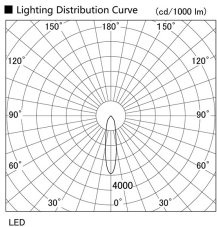

Item no. DD098-5020MB9027

Series Name: Φ 150 Spark

Installation	Recessed mount
Type	
Fixture wattage	48.5W
Beam angle	20 deg
Color Temp.	2700K
CRI	Ra>90
Luminous	4652 lm
Body	Die-cast aluminum alloy
Body finish	N/A
Trim finish	Black
Reflector finish	Mirror
IP Rate	IP20
Light source	COB module
Input Voltage	AC220~240V
Dimming Type	Non-Dimmable
Certificate	CE, CCC
Cut Hole	150mm

Height (Weight)	
65.3W	152 (1.5kg)
48.5W	152 (1.5kg)
44.3W	132 (1.3kg)
33.8W	132 (1.3kg)
30.3W	132 (1.3kg)
23.0W	102 (1.0kg)