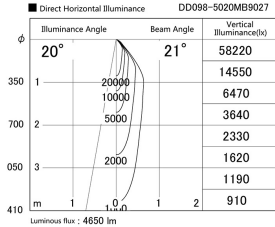

Item no. DD098-5020MB9027

Series Name: Φ 150 Spark

Installation	Recessed mount
Type	
Fixture wattage	48.5W
Beam angle	20 deg
Color Temp.	2700K
CRI	Ra>90
Luminous	4652 lm
Body	Die-cast aluminum alloy
Body finish	N/A
Trim finish	Black
Reflector finish	Mirror
IP Rate	IP20
Light source	COB module
Input Voltage	AC220~240V
Dimming Type	Non-Dimmable
Certificate	CE, CCC
Cut Hole	150mm

Height (Weight)	
65.3W	152 (1.5kg)
48.5W	152 (1.5kg)
44.3W	132 (1.3kg)
33.8W	132 (1.3kg)
30.3W	132 (1.3kg)
23.0W	102 (1.0kg)