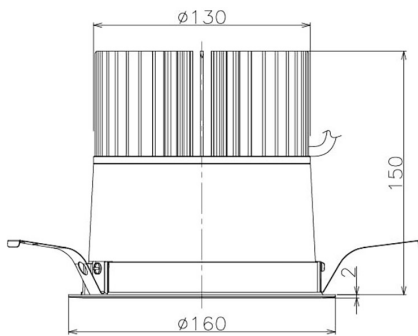

Item no. DD098-5020MB9027

Series Name: Φ 150 Spark

Installation	Recessed mount
Type	
Fixture wattage	48.5W
Beam angle	20 deg
Color Temp.	2700K
CRI	Ra>90
Luminous	4652 lm
Body	Die-cast aluminum alloy
Body finish	N/A
Trim finish	Black
Reflector finish	Mirror
IP Rate	IP20
Light source	COB module
Input Voltage	AC220~240V
Dimming Type	Non-Dimmable
Certificate	CE, CCC
Cut Hole	150mm

Height (Weight)	
65.3W	152 (1.5kg)
48.5W	152 (1.5kg)
44.3W	132 (1.3kg)
33.8W	132 (1.3kg)
30.3W	132 (1.3kg)
23.0W	102 (1.0kg)