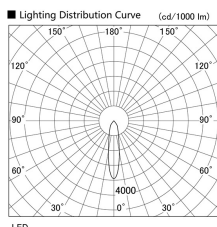

Item no. DD098-5020MB9027

Series Name:  $\Phi$ 150 Spark

Installation	Recessed mount
Type	$\Phi$ 150 Spark
Fixture wattage	48.5W
Beam angle	20 deg
Color Temp.	2700K
CRI	Ra>90
Luminous	4652 lm
Body	Die-cast aluminum alloy
Body finish	N/A
Trim finish	Black
Reflector finish	Mirror
IP Rate	IP20
Light source	COB module
Input Voltage	AC220~240V
Dimming Type	Non-Dimmable
Certificate	CE, CCC
Cut Hole	150mm

Height (Weight)	
65.3W	152 (1.5kg)
48.5W	152 (1.5kg)
44.3W	132 (1.3kg)
33.8W	132 (1.3kg)
30.3W	132 (1.3kg)
23.0W	102 (1.0kg)