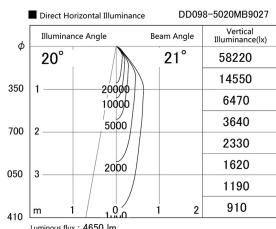

Item no. DD098-5020MB9027

Series Name:  $\Phi$ 150 Spark

Installation	Recessed mount
Type	$\Phi$ 150 Spark
Fixture wattage	48.5W
Beam angle	20 deg
Color Temp.	2700K
CRI	Ra>90
Luminous	4652 lm
Body	Die-cast aluminum alloy
Body finish	N/A
Trim finish	Black
Reflector finish	Mirror
IP Rate	IP20
Light source	COB module
Input Voltage	AC220~240V
Dimming Type	Non-Dimmable
Certificate	CE, CCC
Cut Hole	150mm

Height (Weight)	
65.3W	152 (1.5kg)
48.5W	152 (1.5kg)
44.3W	132 (1.3kg)
33.8W	132 (1.3kg)
30.3W	132 (1.3kg)
23.0W	102 (1.0kg)