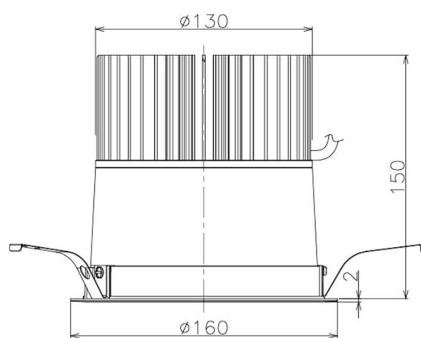

Item no. DD098-5020MB9035

Series Name:  $\Phi$ 150 Spark

Installation	Recessed mount
Type	$\Phi$ 150 Spark
Fixture wattage	48.5W
Beam angle	20 deg
Color Temp.	3500K
CRI	Ra>90
Luminous	4942 lm
Body	Die-cast aluminum alloy
Body finish	N/A
Trim finish	Black
Reflector finish	Mirror
IP Rate	IP20
Light source	COB module
Input Voltage	AC220~240V
Dimming Type	Non-Dimmable
Certificate	CE, CCC
Cut Hole	150mm

Height (Weight)	
65.3W	152 (1.5kg)
48.5W	152 (1.5kg)
44.3W	132 (1.3kg)
33.8W	132 (1.3kg)
30.3W	132 (1.3kg)
23.0W	102 (1.0kg)