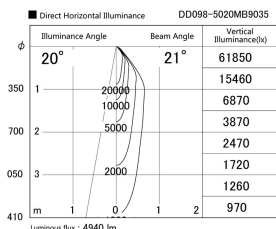

Item no. DD098-5020MB9035

Series Name:  $\Phi$ 150 Spark

Installation	Recessed mount
Type	$\Phi$ 150 Spark
Fixture wattage	48.5W
Beam angle	20 deg
Color Temp.	3500K
CRI	Ra>90
Luminous	4942 lm
Body	Die-cast aluminum alloy
Body finish	N/A
Trim finish	Black
Reflector finish	Mirror
IP Rate	IP20
Light source	COB module
Input Voltage	AC220~240V
Dimming Type	Non-Dimmable
Certificate	CE, CCC
Cut Hole	150mm

Height (Weight)	
65.3W	152 (1.5kg)
48.5W	152 (1.5kg)
44.3W	132 (1.3kg)
33.8W	132 (1.3kg)
30.3W	132 (1.3kg)
23.0W	102 (1.0kg)