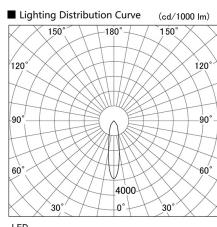

Item no. DD098-5020MB9035

Series Name:  $\Phi$ 150 Spark

Installation	Recessed mount
Type	$\Phi$ 150 Spark
Fixture wattage	48.5W
Beam angle	20 deg
Color Temp.	3500K
CRI	Ra>90
Luminous	4942 lm
Body	Die-cast aluminum alloy
Body finish	N/A
Trim finish	Black
Reflector finish	Mirror
IP Rate	IP20
Light source	COB module
Input Voltage	AC220~240V
Dimming Type	Non-Dimmable
Certificate	CE, CCC
Cut Hole	150mm

Height (Weight)	
65.3W	152 (1.5kg)
48.5W	152 (1.5kg)
44.3W	132 (1.3kg)
33.8W	132 (1.3kg)
30.3W	132 (1.3kg)
23.0W	102 (1.0kg)