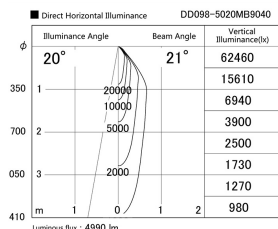

Item no. DD098-5020MB9040

Series Name: Φ 150 Spark

Installation	Recessed mount
Type	
Fixture wattage	48.5W
Beam angle	20 deg
Color Temp.	4000K
CRI	Ra>90
Luminous	4991 lm
Body	Die-cast aluminum alloy
Body finish	N/A
Trim finish	Black
Reflector finish	Mirror
IP Rate	IP20
Light source	COB module
Input Voltage	AC220~240V
Dimming Type	Non-Dimmable
Certificate	CE, CCC
Cut Hole	150mm

Height (Weight)	
65.3W	152 (1.5kg)
48.5W	152 (1.5kg)
44.3W	132 (1.3kg)
33.8W	132 (1.3kg)
30.3W	132 (1.3kg)
23.0W	102 (1.0kg)