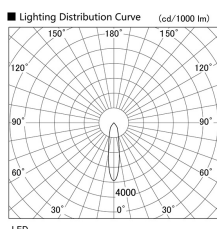

Item no. DD098-5020MB9040

Series Name: Φ 150 Spark

Installation	Recessed mount
Type	
Fixture wattage	48.5W
Beam angle	20 deg
Color Temp.	4000K
CRI	Ra>90
Luminous	4991 lm
Body	Die-cast aluminum alloy
Body finish	N/A
Trim finish	Black
Reflector finish	Mirror
IP Rate	IP20
Light source	COB module
Input Voltage	AC220~240V
Dimming Type	Non-Dimmable
Certificate	CE, CCC
Cut Hole	150mm

Height (Weight)	
65.3W	152 (1.5kg)
48.5W	152 (1.5kg)
44.3W	132 (1.3kg)
33.8W	132 (1.3kg)
30.3W	132 (1.3kg)
23.0W	102 (1.0kg)