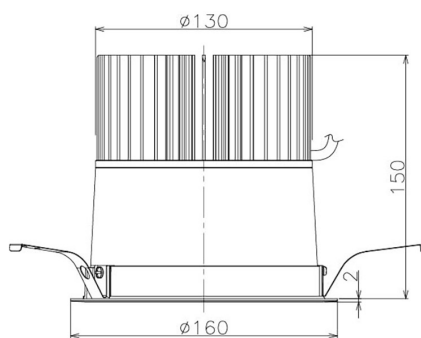

Item no. DD098-5020MB9040

Series Name: Φ 150 Spark

Installation	Recessed mount
Type	
Fixture wattage	48.5W
Beam angle	20 deg
Color Temp.	4000K
CRI	Ra>90
Luminous	4991 lm
Body	Die-cast aluminum alloy
Body finish	N/A
Trim finish	Black
Reflector finish	Mirror
IP Rate	IP20
Light source	COB module
Input Voltage	AC220~240V
Dimming Type	Non-Dimmable
Certificate	CE, CCC
Cut Hole	150mm

Height (Weight)	
65.3W	152 (1.5kg)
48.5W	152 (1.5kg)
44.3W	132 (1.3kg)
33.8W	132 (1.3kg)
30.3W	132 (1.3kg)
23.0W	102 (1.0kg)