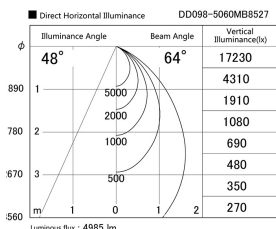

Item no. DD098-5060MB8527

Series Name: Φ 150 Spark

Installation	Recessed mount
Type	Φ 150 Spark
Fixture wattage	48.5W
Beam angle	48 deg
Color Temp.	2700K
CRI	Ra>85
Luminous	4986 lm
Body	Die-cast aluminum alloy
Body finish	N/A
Trim finish	Black
Reflector finish	Mirror
IP Rate	IP20
Light source	COB module
Input Voltage	AC220~240V
Dimming Type	Non-Dimmable
Certificate	CE, CCC
Cut Hole	150mm

Height (Weight)	
65.3W	152 (1.5kg)
48.5W	152 (1.5kg)
44.3W	132 (1.3kg)
33.8W	132 (1.3kg)
30.3W	132 (1.3kg)
23.0W	102 (1.0kg)