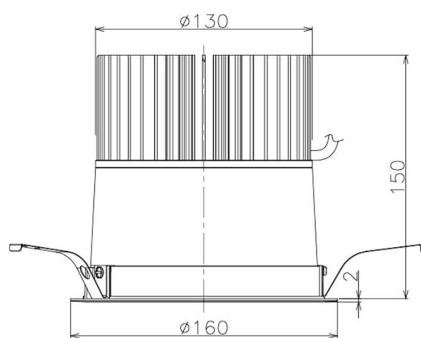

Item no. DD098-5060MB8527

Series Name: Φ 150 Spark

Installation	Recessed mount
Type	Φ 150 Spark
Fixture wattage	48.5W
Beam angle	48 deg
Color Temp.	2700K
CRI	Ra>85
Luminous	4986 lm
Body	Die-cast aluminum alloy
Body finish	N/A
Trim finish	Black
Reflector finish	Mirror
IP Rate	IP20
Light source	COB module
Input Voltage	AC220~240V
Dimming Type	Non-Dimmable
Certificate	CE, CCC
Cut Hole	150mm

Height (Weight)	
65.3W	152 (1.5kg)
48.5W	152 (1.5kg)
44.3W	132 (1.3kg)
33.8W	132 (1.3kg)
30.3W	132 (1.3kg)
23.0W	102 (1.0kg)