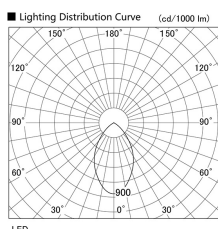

Item no. DD098-5060MB8527

Series Name: Φ 150 Spark

Installation	Recessed mount
Type	Φ 150 Spark
Fixture wattage	48.5W
Beam angle	48 deg
Color Temp.	2700K
CRI	Ra>85
Luminous	4986 lm
Body	Die-cast aluminum alloy
Body finish	N/A
Trim finish	Black
Reflector finish	Mirror
IP Rate	IP20
Light source	COB module
Input Voltage	AC220~240V
Dimming Type	Non-Dimmable
Certificate	CE, CCC
Cut Hole	150mm

Height (Weight)	
65.3W	152 (1.5kg)
48.5W	152 (1.5kg)
44.3W	132 (1.3kg)
33.8W	132 (1.3kg)
30.3W	132 (1.3kg)
23.0W	102 (1.0kg)