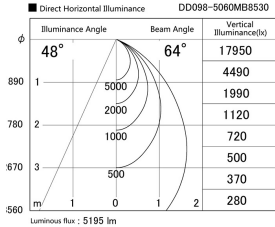

Item no. DD098-5060MB8530

Series Name: Φ 150 Spark

Installation	Recessed mount
Type	Φ 150 Spark
Fixture wattage	48.5W
Beam angle	48 deg
Color Temp.	3000K
CRI	Ra>85
Luminous	5194 lm
Body	Die-cast aluminum alloy
Body finish	N/A
Trim finish	Black
Reflector finish	Mirror
IP Rate	IP20
Light source	COB module
Input Voltage	AC220~240V
Dimming Type	Non-Dimmable
Certificate	CE, CCC
Cut Hole	150mm

Height (Weight)	
65.3W	152 (1.5kg)
48.5W	152 (1.5kg)
44.3W	132 (1.3kg)
33.8W	132 (1.3kg)
30.3W	132 (1.3kg)
23.0W	102 (1.0kg)