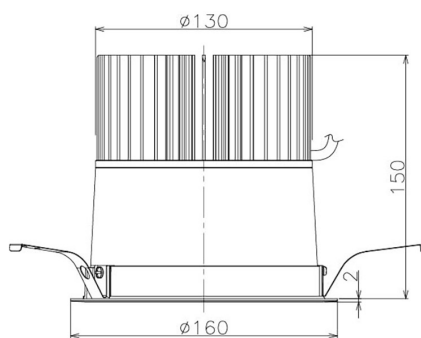

Item no. DD098-5060MB8530

Series Name: Φ 150 Spark

Installation	Recessed mount
Type	
Fixture wattage	48.5W
Beam angle	48 deg
Color Temp.	3000K
CRI	Ra>85
Luminous	5194 lm
Body	Die-cast aluminum alloy
Body finish	N/A
Trim finish	Black
Reflector finish	Mirror
IP Rate	IP20
Light source	COB module
Input Voltage	AC220~240V
Dimming Type	Non-Dimmable
Certificate	CE, CCC
Cut Hole	150mm

Height (Weight)	
65.3W	152 (1.5kg)
48.5W	152 (1.5kg)
44.3W	132 (1.3kg)
33.8W	132 (1.3kg)
30.3W	132 (1.3kg)
23.0W	102 (1.0kg)