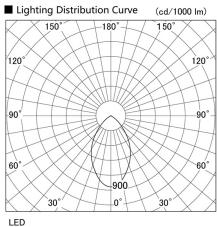

Item no. DD098-5060MB8530

Series Name: Φ 150 Spark

Installation	Recessed mount
Type	Φ 150 Spark
Fixture wattage	48.5W
Beam angle	48 deg
Color Temp.	3000K
CRI	Ra>85
Luminous	5194 lm
Body	Die-cast aluminum alloy
Body finish	N/A
Trim finish	Black
Reflector finish	Mirror
IP Rate	IP20
Light source	COB module
Input Voltage	AC220~240V
Dimming Type	Non-Dimmable
Certificate	CE, CCC
Cut Hole	150mm

Height (Weight)	
65.3W	152 (1.5kg)
48.5W	152 (1.5kg)
44.3W	132 (1.3kg)
33.8W	132 (1.3kg)
30.3W	132 (1.3kg)
23.0W	102 (1.0kg)