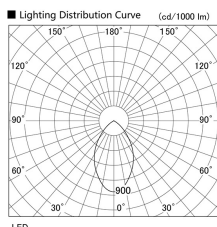

Item no. DD098-5060MB8530

Series Name: Φ 150 Spark

Installation	Recessed mount
Type	
Fixture wattage	48.5W
Beam angle	48 deg
Color Temp.	3000K
CRI	Ra>85
Luminous	5194 lm
Body	Die-cast aluminum alloy
Body finish	N/A
Trim finish	Black
Reflector finish	Mirror
IP Rate	IP20
Light source	COB module
Input Voltage	AC220~240V
Dimming Type	Non-Dimmable
Certificate	CE, CCC
Cut Hole	150mm

Height (Weight)	
65.3W	152 (1.5kg)
48.5W	152 (1.5kg)
44.3W	132 (1.3kg)
33.8W	132 (1.3kg)
30.3W	132 (1.3kg)
23.0W	102 (1.0kg)