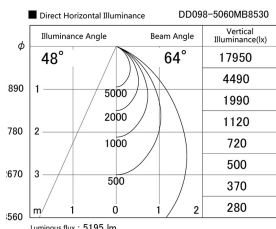

Item no. DD098-5060MB8530

Series Name: Φ 150 Spark

Installation	Recessed mount
Type	
Fixture wattage	48.5W
Beam angle	48 deg
Color Temp.	3000K
CRI	Ra>85
Luminous	5194 lm
Body	Die-cast aluminum alloy
Body finish	N/A
Trim finish	Black
Reflector finish	Mirror
IP Rate	IP20
Light source	COB module
Input Voltage	AC220~240V
Dimming Type	Non-Dimmable
Certificate	CE, CCC
Cut Hole	150mm

Height (Weight)	
65.3W	152 (1.5kg)
48.5W	152 (1.5kg)
44.3W	132 (1.3kg)
33.8W	132 (1.3kg)
30.3W	132 (1.3kg)
23.0W	102 (1.0kg)