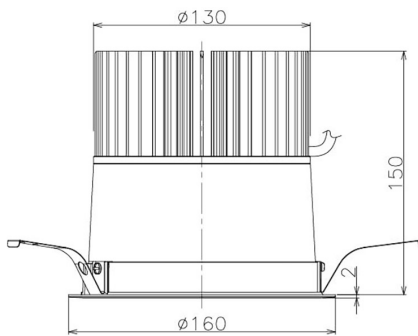

Item no. DD098-5060MB8530

Series Name: Φ 150 Spark

Installation	Recessed mount
Type	Φ 150 Spark
Fixture wattage	48.5W
Beam angle	48 deg
Color Temp.	3000K
CRI	Ra>85
Luminous	5194 lm
Body	Die-cast aluminum alloy
Body finish	N/A
Trim finish	Black
Reflector finish	Mirror
IP Rate	IP20
Light source	COB module
Input Voltage	AC220~240V
Dimming Type	Non-Dimmable
Certificate	CE, CCC
Cut Hole	150mm

Height (Weight)	
65.3W	152 (1.5kg)
48.5W	152 (1.5kg)
44.3W	132 (1.3kg)
33.8W	132 (1.3kg)
30.3W	132 (1.3kg)
23.0W	102 (1.0kg)