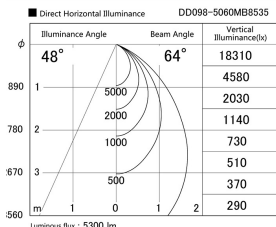

Item no. DD098-5060MB8535

Series Name:  $\Phi$ 150 Spark

Installation	Recessed mount
Type	$\Phi$ 150 Spark
Fixture wattage	48.5W
Beam angle	48 deg
Color Temp.	3500K
CRI	Ra>85
Luminous	5298 lm
Body	Die-cast aluminum alloy
Body finish	N/A
Trim finish	Black
Reflector finish	Mirror
IP Rate	IP20
Light source	COB module
Input Voltage	AC220~240V
Dimming Type	Non-Dimmable
Certificate	CE, CCC
Cut Hole	150mm

Height (Weight)	
65.3W	152 (1.5kg)
48.5W	152 (1.5kg)
44.3W	132 (1.3kg)
33.8W	132 (1.3kg)
30.3W	132 (1.3kg)
23.0W	102 (1.0kg)