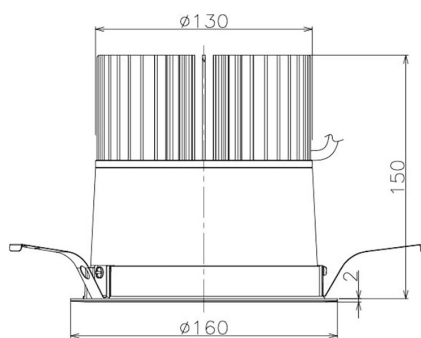

Item no. DD098-5060MB8535

Series Name:  $\Phi$ 150 Spark

Installation	Recessed mount
Type	$\Phi$ 150 Spark
Fixture wattage	48.5W
Beam angle	48 deg
Color Temp.	3500K
CRI	Ra>85
Luminous	5298 lm
Body	Die-cast aluminum alloy
Body finish	N/A
Trim finish	Black
Reflector finish	Mirror
IP Rate	IP20
Light source	COB module
Input Voltage	AC220~240V
Dimming Type	Non-Dimmable
Certificate	CE, CCC
Cut Hole	150mm

Height (Weight)	
65.3W	152 (1.5kg)
48.5W	152 (1.5kg)
44.3W	132 (1.3kg)
33.8W	132 (1.3kg)
30.3W	132 (1.3kg)
23.0W	102 (1.0kg)