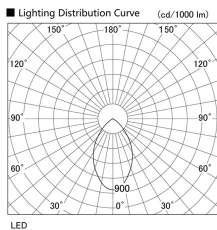

Item no. DD098-5060MB8535

Series Name: Φ 150 Spark

Installation	Recessed mount
Type	
Fixture wattage	48.5W
Beam angle	48 deg
Color Temp.	3500K
CRI	Ra>85
Luminous	5298 lm
Body	Die-cast aluminum alloy
Body finish	N/A
Trim finish	Black
Reflector finish	Mirror
IP Rate	IP20
Light source	COB module
Input Voltage	AC220~240V
Dimming Type	Non-Dimmable
Certificate	CE, CCC
Cut Hole	150mm

Height (Weight)	
65.3W	152 (1.5kg)
48.5W	152 (1.5kg)
44.3W	132 (1.3kg)
33.8W	132 (1.3kg)
30.3W	132 (1.3kg)
23.0W	102 (1.0kg)