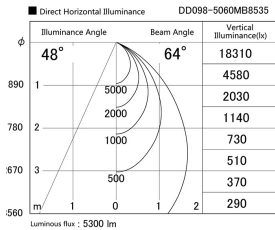

Item no. DD098-5060MB8535

Series Name: Φ 150 Spark

Installation	Recessed mount
Type	
Fixture wattage	48.5W
Beam angle	48 deg
Color Temp.	3500K
CRI	Ra>85
Luminous	5298 lm
Body	Die-cast aluminum alloy
Body finish	N/A
Trim finish	Black
Reflector finish	Mirror
IP Rate	IP20
Light source	COB module
Input Voltage	AC220~240V
Dimming Type	Non-Dimmable
Certificate	CE, CCC
Cut Hole	150mm

Height (Weight)	
65.3W	152 (1.5kg)
48.5W	152 (1.5kg)
44.3W	132 (1.3kg)
33.8W	132 (1.3kg)
30.3W	132 (1.3kg)
23.0W	102 (1.0kg)