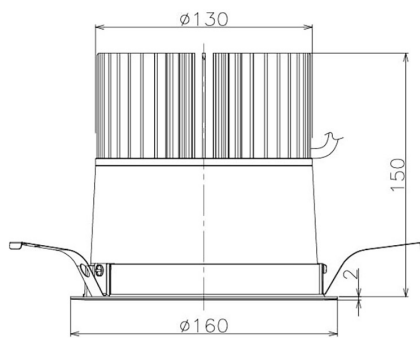

Item no. DD098-5060MB8535

Series Name: Φ 150 Spark

Installation	Recessed mount
Type	
Fixture wattage	48.5W
Beam angle	48 deg
Color Temp.	3500K
CRI	Ra>85
Luminous	5298 lm
Body	Die-cast aluminum alloy
Body finish	N/A
Trim finish	Black
Reflector finish	Mirror
IP Rate	IP20
Light source	COB module
Input Voltage	AC220~240V
Dimming Type	Non-Dimmable
Certificate	CE, CCC
Cut Hole	150mm

Height (Weight)	
65.3W	152 (1.5kg)
48.5W	152 (1.5kg)
44.3W	132 (1.3kg)
33.8W	132 (1.3kg)
30.3W	132 (1.3kg)
23.0W	102 (1.0kg)