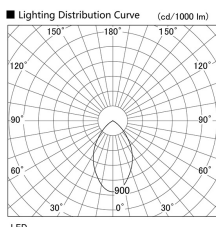

Item no. DD098-5060MB8535

Series Name:  $\Phi$ 150 Spark

Installation	Recessed mount
Type	$\Phi$ 150 Spark
Fixture wattage	48.5W
Beam angle	48 deg
Color Temp.	3500K
CRI	Ra>85
Luminous	5298 lm
Body	Die-cast aluminum alloy
Body finish	N/A
Trim finish	Black
Reflector finish	Mirror
IP Rate	IP20
Light source	COB module
Input Voltage	AC220~240V
Dimming Type	Non-Dimmable
Certificate	CE, CCC
Cut Hole	150mm

Height (Weight)	
65.3W	152 (1.5kg)
48.5W	152 (1.5kg)
44.3W	132 (1.3kg)
33.8W	132 (1.3kg)
30.3W	132 (1.3kg)
23.0W	102 (1.0kg)