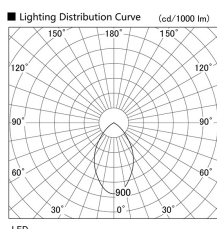

Item no. DD098-5060MB8540

Series Name: Φ 150 Spark

Installation	Recessed mount
Type	
Fixture wattage	48.5W
Beam angle	48 deg
Color Temp.	4000K
CRI	Ra>85
Luminous	5350 lm
Body	Die-cast aluminum alloy
Body finish	N/A
Trim finish	Black
Reflector finish	Mirror
IP Rate	IP20
Light source	COB module
Input Voltage	AC220~240V
Dimming Type	Non-Dimmable
Certificate	CE, CCC
Cut Hole	150mm

Height (Weight)	
65.3W	152 (1.5kg)
48.5W	152 (1.5kg)
44.3W	132 (1.3kg)
33.8W	132 (1.3kg)
30.3W	132 (1.3kg)
23.0W	102 (1.0kg)