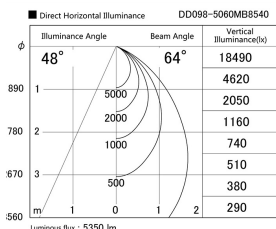

Item no. DD098-5060MB8540

Series Name: Φ 150 Spark

Installation	Recessed mount
Type	
Fixture wattage	48.5W
Beam angle	48 deg
Color Temp.	4000K
CRI	Ra>85
Luminous	5350 lm
Body	Die-cast aluminum alloy
Body finish	N/A
Trim finish	Black
Reflector finish	Mirror
IP Rate	IP20
Light source	COB module
Input Voltage	AC220~240V
Dimming Type	Non-Dimmable
Certificate	CE, CCC
Cut Hole	150mm

Height (Weight)	
65.3W	152 (1.5kg)
48.5W	152 (1.5kg)
44.3W	132 (1.3kg)
33.8W	132 (1.3kg)
30.3W	132 (1.3kg)
23.0W	102 (1.0kg)