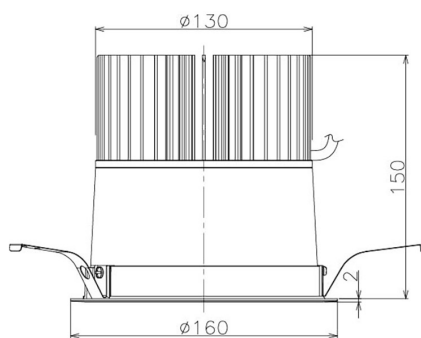

Item no. DD098-5060MB8540

Series Name: Φ 150 Spark

Installation	Recessed mount
Type	
Fixture wattage	48.5W
Beam angle	48 deg
Color Temp.	4000K
CRI	Ra>85
Luminous	5350 lm
Body	Die-cast aluminum alloy
Body finish	N/A
Trim finish	Black
Reflector finish	Mirror
IP Rate	IP20
Light source	COB module
Input Voltage	AC220~240V
Dimming Type	Non-Dimmable
Certificate	CE, CCC
Cut Hole	150mm

Height (Weight)	
65.3W	152 (1.5kg)
48.5W	152 (1.5kg)
44.3W	132 (1.3kg)
33.8W	132 (1.3kg)
30.3W	132 (1.3kg)
23.0W	102 (1.0kg)