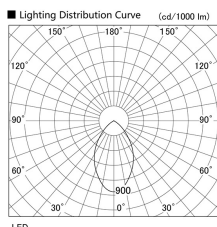

Item no. DD098-5060MB9027

Series Name:  $\Phi$ 150 Spark

Installation	Recessed mount
Type	$\Phi$ 150 Spark
Fixture wattage	48.5W
Beam angle	48 deg
Color Temp.	2700K
CRI	Ra>90
Luminous	4534 lm
Body	Die-cast aluminum alloy
Body finish	N/A
Trim finish	Black
Reflector finish	Mirror
IP Rate	IP20
Light source	COB module
Input Voltage	AC220~240V
Dimming Type	Non-Dimmable
Certificate	CE, CCC
Cut Hole	150mm

Height (Weight)	
65.3W	152 (1.5kg)
48.5W	152 (1.5kg)
44.3W	132 (1.3kg)
33.8W	132 (1.3kg)
30.3W	132 (1.3kg)
23.0W	102 (1.0kg)