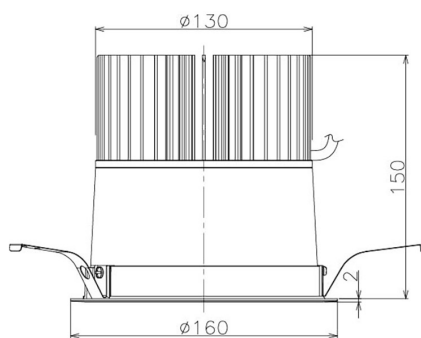

Item no. DD098-5060MB9027

Series Name: Φ 150 Spark

Installation	Recessed mount
Type	
Fixture wattage	48.5W
Beam angle	48 deg
Color Temp.	2700K
CRI	Ra>90
Luminous	4534 lm
Body	Die-cast aluminum alloy
Body finish	N/A
Trim finish	Black
Reflector finish	Mirror
IP Rate	IP20
Light source	COB module
Input Voltage	AC220~240V
Dimming Type	Non-Dimmable
Certificate	CE, CCC
Cut Hole	150mm

Height (Weight)	
65.3W	152 (1.5kg)
48.5W	152 (1.5kg)
44.3W	132 (1.3kg)
33.8W	132 (1.3kg)
30.3W	132 (1.3kg)
23.0W	102 (1.0kg)