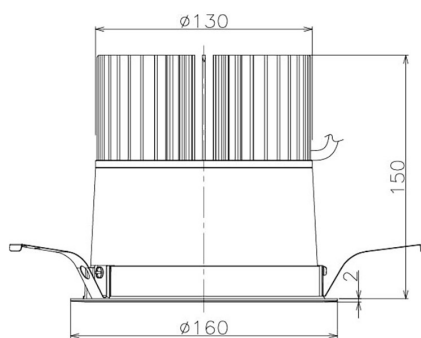

Item no. DD098-5060MB9027

Series Name:  $\Phi$ 150 Spark

Installation	Recessed mount
Type	$\Phi$ 150 Spark
Fixture wattage	48.5W
Beam angle	48 deg
Color Temp.	2700K
CRI	Ra>90
Luminous	4534 lm
Body	Die-cast aluminum alloy
Body finish	N/A
Trim finish	Black
Reflector finish	Mirror
IP Rate	IP20
Light source	COB module
Input Voltage	AC220~240V
Dimming Type	Non-Dimmable
Certificate	CE, CCC
Cut Hole	150mm

Height (Weight)	
65.3W	152 (1.5kg)
48.5W	152 (1.5kg)
44.3W	132 (1.3kg)
33.8W	132 (1.3kg)
30.3W	132 (1.3kg)
23.0W	102 (1.0kg)