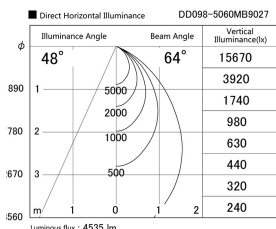

Item no. DD098-5060MB9027

Series Name: Φ 150 Spark

Installation	Recessed mount
Type	
Fixture wattage	48.5W
Beam angle	48 deg
Color Temp.	2700K
CRI	Ra>90
Luminous	4534 lm
Body	Die-cast aluminum alloy
Body finish	N/A
Trim finish	Black
Reflector finish	Mirror
IP Rate	IP20
Light source	COB module
Input Voltage	AC220~240V
Dimming Type	Non-Dimmable
Certificate	CE, CCC
Cut Hole	150mm

Height (Weight)	
65.3W	152 (1.5kg)
48.5W	152 (1.5kg)
44.3W	132 (1.3kg)
33.8W	132 (1.3kg)
30.3W	132 (1.3kg)
23.0W	102 (1.0kg)