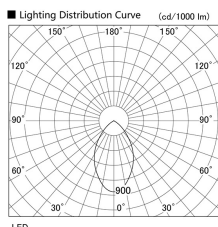

Item no. DD098-5060MB9027

Series Name: Φ 150 Spark

Installation	Recessed mount
Type	
Fixture wattage	48.5W
Beam angle	48 deg
Color Temp.	2700K
CRI	Ra>90
Luminous	4534 lm
Body	Die-cast aluminum alloy
Body finish	N/A
Trim finish	Black
Reflector finish	Mirror
IP Rate	IP20
Light source	COB module
Input Voltage	AC220~240V
Dimming Type	Non-Dimmable
Certificate	CE, CCC
Cut Hole	150mm

Height (Weight)	
65.3W	152 (1.5kg)
48.5W	152 (1.5kg)
44.3W	132 (1.3kg)
33.8W	132 (1.3kg)
30.3W	132 (1.3kg)
23.0W	102 (1.0kg)