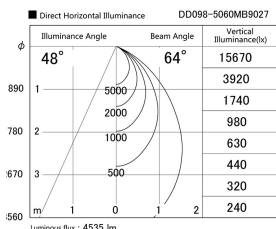

Item no. DD098-5060MB9027

Series Name:  $\Phi$ 150 Spark

Installation	Recessed mount
Type	$\Phi$ 150 Spark
Fixture wattage	48.5W
Beam angle	48 deg
Color Temp.	2700K
CRI	Ra>90
Luminous	4534 lm
Body	Die-cast aluminum alloy
Body finish	N/A
Trim finish	Black
Reflector finish	Mirror
IP Rate	IP20
Light source	COB module
Input Voltage	AC220~240V
Dimming Type	Non-Dimmable
Certificate	CE, CCC
Cut Hole	150mm

Height (Weight)	
65.3W	152 (1.5kg)
48.5W	152 (1.5kg)
44.3W	132 (1.3kg)
33.8W	132 (1.3kg)
30.3W	132 (1.3kg)
23.0W	102 (1.0kg)