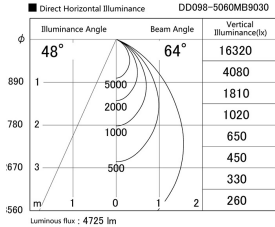

Item no. DD098-5060MB9030

Series Name:  $\Phi$ 150 Spark

Installation	Recessed mount
Type	$\Phi$ 150 Spark
Fixture wattage	48.5W
Beam angle	48 deg
Color Temp.	3000K
CRI	Ra>90
Luminous	4723 lm
Body	Die-cast aluminum alloy
Body finish	N/A
Trim finish	Black
Reflector finish	Mirror
IP Rate	IP20
Light source	COB module
Input Voltage	AC220~240V
Dimming Type	Non-Dimmable
Certificate	CE, CCC
Cut Hole	150mm

Height (Weight)	
65.3W	152 (1.5kg)
48.5W	152 (1.5kg)
44.3W	132 (1.3kg)
33.8W	132 (1.3kg)
30.3W	132 (1.3kg)
23.0W	102 (1.0kg)