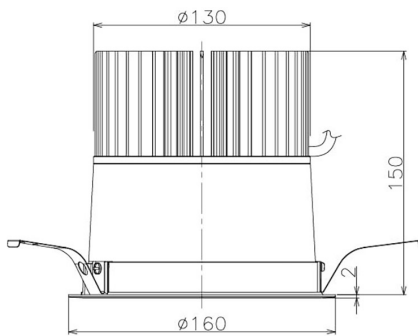

Item no. DD098-5060MB9030

Series Name:  $\Phi$ 150 Spark

Installation	Recessed mount
Type	$\Phi$ 150 Spark
Fixture wattage	48.5W
Beam angle	48 deg
Color Temp.	3000K
CRI	Ra>90
Luminous	4723 lm
Body	Die-cast aluminum alloy
Body finish	N/A
Trim finish	Black
Reflector finish	Mirror
IP Rate	IP20
Light source	COB module
Input Voltage	AC220~240V
Dimming Type	Non-Dimmable
Certificate	CE, CCC
Cut Hole	150mm

Height (Weight)	
65.3W	152 (1.5kg)
48.5W	152 (1.5kg)
44.3W	132 (1.3kg)
33.8W	132 (1.3kg)
30.3W	132 (1.3kg)
23.0W	102 (1.0kg)