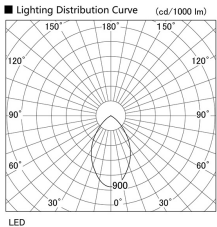

Item no. DD098-5060MB9030

Series Name:  $\Phi$ 150 Spark

Installation	Recessed mount
Type	$\Phi$ 150 Spark
Fixture wattage	48.5W
Beam angle	48 deg
Color Temp.	3000K
CRI	Ra>90
Luminous	4723 lm
Body	Die-cast aluminum alloy
Body finish	N/A
Trim finish	Black
Reflector finish	Mirror
IP Rate	IP20
Light source	COB module
Input Voltage	AC220~240V
Dimming Type	Non-Dimmable
Certificate	CE, CCC
Cut Hole	150mm

Height (Weight)	
65.3W	152 (1.5kg)
48.5W	152 (1.5kg)
44.3W	132 (1.3kg)
33.8W	132 (1.3kg)
30.3W	132 (1.3kg)
23.0W	102 (1.0kg)