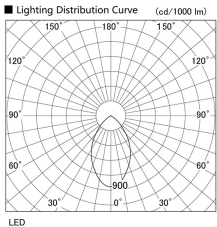

Item no. DD098-5060MB9035

Series Name:  $\Phi$ 150 Spark

Installation	Recessed mount
Type	
Fixture wattage	48.5W
Beam angle	48 deg
Color Temp.	3500K
CRI	Ra>90
Luminous	4817 lm
Body	Die-cast aluminum alloy
Body finish	N/A
Trim finish	Black
Reflector finish	Mirror
IP Rate	IP20
Light source	COB module
Input Voltage	AC220~240V
Dimming Type	Non-Dimmable
Certificate	CE, CCC
Cut Hole	150mm

Height (Weight)	
65.3W	152 (1.5kg)
48.5W	152 (1.5kg)
44.3W	132 (1.3kg)
33.8W	132 (1.3kg)
30.3W	132 (1.3kg)
23.0W	102 (1.0kg)