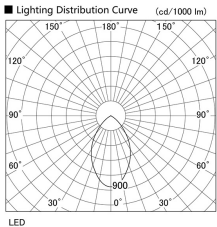

Item no. DD098-5060MB9035

Series Name: Φ 150 Spark

Installation	Recessed mount
Type	Φ 150 Spark
Fixture wattage	48.5W
Beam angle	48 deg
Color Temp.	3500K
CRI	Ra>90
Luminous	4817 lm
Body	Die-cast aluminum alloy
Body finish	N/A
Trim finish	Black
Reflector finish	Mirror
IP Rate	IP20
Light source	COB module
Input Voltage	AC220~240V
Dimming Type	Non-Dimmable
Certificate	CE, CCC
Cut Hole	150mm

Height (Weight)	
65.3W	152 (1.5kg)
48.5W	152 (1.5kg)
44.3W	132 (1.3kg)
33.8W	132 (1.3kg)
30.3W	132 (1.3kg)
23.0W	102 (1.0kg)