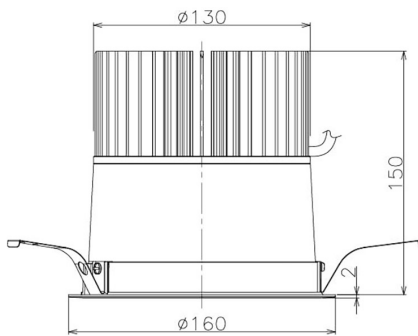

Item no. DD098-5060MB9035

Series Name: Φ 150 Spark

Installation	Recessed mount
Type	Φ 150 Spark
Fixture wattage	48.5W
Beam angle	48 deg
Color Temp.	3500K
CRI	Ra>90
Luminous	4817 lm
Body	Die-cast aluminum alloy
Body finish	N/A
Trim finish	Black
Reflector finish	Mirror
IP Rate	IP20
Light source	COB module
Input Voltage	AC220~240V
Dimming Type	Non-Dimmable
Certificate	CE, CCC
Cut Hole	150mm

Height (Weight)	
65.3W	152 (1.5kg)
48.5W	152 (1.5kg)
44.3W	132 (1.3kg)
33.8W	132 (1.3kg)
30.3W	132 (1.3kg)
23.0W	102 (1.0kg)