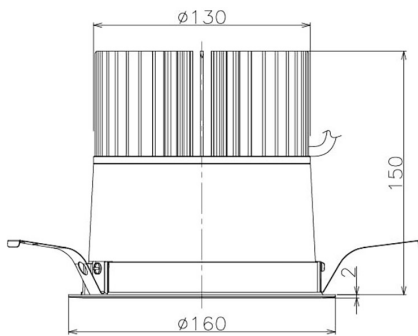

Item no. DD098-5060MB9035

Series Name:  $\Phi$ 150 Spark

Installation	Recessed mount
Type	
Fixture wattage	48.5W
Beam angle	48 deg
Color Temp.	3500K
CRI	Ra>90
Luminous	4817 lm
Body	Die-cast aluminum alloy
Body finish	N/A
Trim finish	Black
Reflector finish	Mirror
IP Rate	IP20
Light source	COB module
Input Voltage	AC220~240V
Dimming Type	Non-Dimmable
Certificate	CE, CCC
Cut Hole	150mm

Height (Weight)	
65.3W	152 (1.5kg)
48.5W	152 (1.5kg)
44.3W	132 (1.3kg)
33.8W	132 (1.3kg)
30.3W	132 (1.3kg)
23.0W	102 (1.0kg)