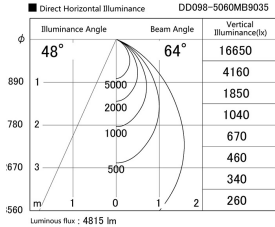

Item no. DD098-5060MB9035

Series Name: Φ 150 Spark

Installation	Recessed mount
Type	Φ 150 Spark
Fixture wattage	48.5W
Beam angle	48 deg
Color Temp.	3500K
CRI	Ra>90
Luminous	4817 lm
Body	Die-cast aluminum alloy
Body finish	N/A
Trim finish	Black
Reflector finish	Mirror
IP Rate	IP20
Light source	COB module
Input Voltage	AC220~240V
Dimming Type	Non-Dimmable
Certificate	CE, CCC
Cut Hole	150mm

Height (Weight)	
65.3W	152 (1.5kg)
48.5W	152 (1.5kg)
44.3W	132 (1.3kg)
33.8W	132 (1.3kg)
30.3W	132 (1.3kg)
23.0W	102 (1.0kg)