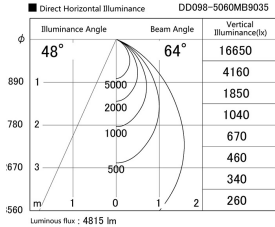

Item no. DD098-5060MB9035

Series Name:  $\Phi$ 150 Spark

Installation	Recessed mount
Type	
Fixture wattage	48.5W
Beam angle	48 deg
Color Temp.	3500K
CRI	Ra>90
Luminous	4817 lm
Body	Die-cast aluminum alloy
Body finish	N/A
Trim finish	Black
Reflector finish	Mirror
IP Rate	IP20
Light source	COB module
Input Voltage	AC220~240V
Dimming Type	Non-Dimmable
Certificate	CE, CCC
Cut Hole	150mm

Height (Weight)	
65.3W	152 (1.5kg)
48.5W	152 (1.5kg)
44.3W	132 (1.3kg)
33.8W	132 (1.3kg)
30.3W	132 (1.3kg)
23.0W	102 (1.0kg)