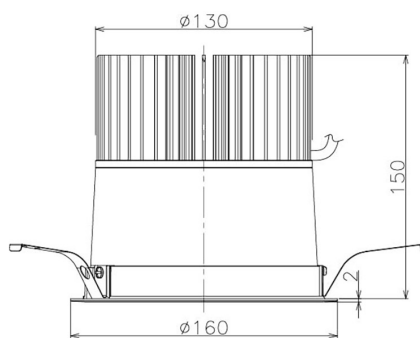

Item no. DD098-5060MB9040

Series Name:  $\Phi$ 150 Spark

Installation	Recessed mount
Type	
Fixture wattage	48.5W
Beam angle	48 deg
Color Temp.	4000K
CRI	Ra>90
Luminous	4864 lm
Body	Die-cast aluminum alloy
Body finish	N/A
Trim finish	Black
Reflector finish	Mirror
IP Rate	IP20
Light source	COB module
Input Voltage	AC220~240V
Dimming Type	Non-Dimmable
Certificate	CE, CCC
Cut Hole	150mm

Height (Weight)	
65.3W	152 (1.5kg)
48.5W	152 (1.5kg)
44.3W	132 (1.3kg)
33.8W	132 (1.3kg)
30.3W	132 (1.3kg)
23.0W	102 (1.0kg)