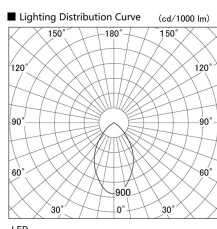

Item no. DD098-5060MB9040

Series Name:  $\Phi$ 150 Spark

Installation	Recessed mount
Type	
Fixture wattage	48.5W
Beam angle	48 deg
Color Temp.	4000K
CRI	Ra>90
Luminous	4864 lm
Body	Die-cast aluminum alloy
Body finish	N/A
Trim finish	Black
Reflector finish	Mirror
IP Rate	IP20
Light source	COB module
Input Voltage	AC220~240V
Dimming Type	Non-Dimmable
Certificate	CE, CCC
Cut Hole	150mm

Height (Weight)	
65.3W	152 (1.5kg)
48.5W	152 (1.5kg)
44.3W	132 (1.3kg)
33.8W	132 (1.3kg)
30.3W	132 (1.3kg)
23.0W	102 (1.0kg)