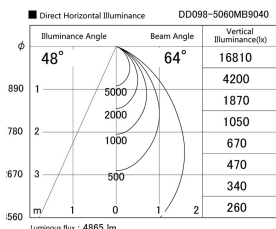

Item no. DD098-5060MB9040

Series Name:  $\Phi$ 150 Spark

Installation	Recessed mount
Type	
Fixture wattage	48.5W
Beam angle	48 deg
Color Temp.	4000K
CRI	Ra>90
Luminous	4864 lm
Body	Die-cast aluminum alloy
Body finish	N/A
Trim finish	Black
Reflector finish	Mirror
IP Rate	IP20
Light source	COB module
Input Voltage	AC220~240V
Dimming Type	Non-Dimmable
Certificate	CE, CCC
Cut Hole	150mm

Height (Weight)	
65.3W	152 (1.5kg)
48.5W	152 (1.5kg)
44.3W	132 (1.3kg)
33.8W	132 (1.3kg)
30.3W	132 (1.3kg)
23.0W	102 (1.0kg)