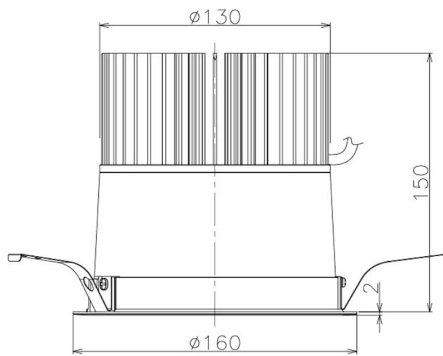

Item no. DD098-6520MB8527

Series Name: Φ 150 Spark

Installation	Recessed mount
Type	
Fixture wattage	65.3W
Beam angle	20 deg
Color Temp.	2700K
CRI	Ra>85
Luminous	6732 lm
Body	Die-cast aluminum alloy
Body finish	N/A
Trim finish	Black
Reflector finish	Mirror
IP Rate	IP20
Light source	COB module
Input Voltage	AC220~240V
Dimming Type	Non-Dimmable
Certificate	CE, CCC
Cut Hole	150mm

Height (Weight)	
65.3W	152 (1.5kg)
48.5W	152 (1.5kg)
44.3W	132 (1.3kg)
33.8W	132 (1.3kg)
30.3W	132 (1.3kg)
23.0W	102 (1.0kg)