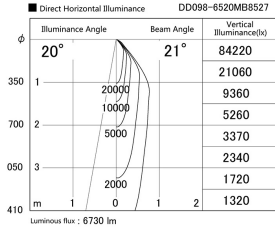

Item no. DD098-6520MB8527

Series Name: Φ 150 Spark

Installation	Recessed mount
Type	Φ 150 Spark
Fixture wattage	65.3W
Beam angle	20 deg
Color Temp.	2700K
CRI	Ra>85
Luminous	6732 lm
Body	Die-cast aluminum alloy
Body finish	N/A
Trim finish	Black
Reflector finish	Mirror
IP Rate	IP20
Light source	COB module
Input Voltage	AC220~240V
Dimming Type	Non-Dimmable
Certificate	CE, CCC
Cut Hole	150mm

Height (Weight)	
65.3W	152 (1.5kg)
48.5W	152 (1.5kg)
44.3W	132 (1.3kg)
33.8W	132 (1.3kg)
30.3W	132 (1.3kg)
23.0W	102 (1.0kg)