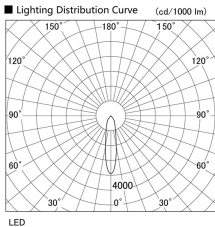

Item no. DD098-6520MB8527

Series Name: Φ 150 Spark

Installation	Recessed mount
Type	
Fixture wattage	65.3W
Beam angle	20 deg
Color Temp.	2700K
CRI	Ra>85
Luminous	6732 lm
Body	Die-cast aluminum alloy
Body finish	N/A
Trim finish	Black
Reflector finish	Mirror
IP Rate	IP20
Light source	COB module
Input Voltage	AC220~240V
Dimming Type	Non-Dimmable
Certificate	CE, CCC
Cut Hole	150mm

Height (Weight)	
65.3W	152 (1.5kg)
48.5W	152 (1.5kg)
44.3W	132 (1.3kg)
33.8W	132 (1.3kg)
30.3W	132 (1.3kg)
23.0W	102 (1.0kg)