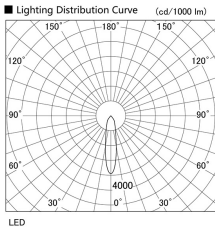

Item no. DD098-6520MB8527

Series Name: Φ 150 Spark

Installation	Recessed mount
Type	Φ 150 Spark
Fixture wattage	65.3W
Beam angle	20 deg
Color Temp.	2700K
CRI	Ra>85
Luminous	6732 lm
Body	Die-cast aluminum alloy
Body finish	N/A
Trim finish	Black
Reflector finish	Mirror
IP Rate	IP20
Light source	COB module
Input Voltage	AC220~240V
Dimming Type	Non-Dimmable
Certificate	CE, CCC
Cut Hole	150mm

Height (Weight)	
65.3W	152 (1.5kg)
48.5W	152 (1.5kg)
44.3W	132 (1.3kg)
33.8W	132 (1.3kg)
30.3W	132 (1.3kg)
23.0W	102 (1.0kg)