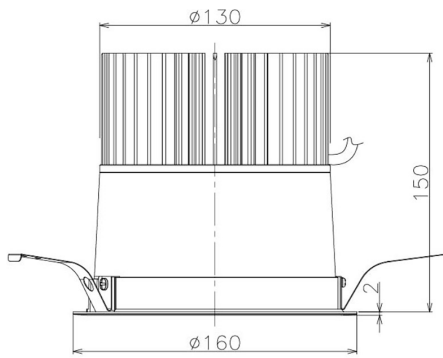

Item no. DD098-6520MB8527

Series Name: Φ 150 Spark

Installation	Recessed mount
Type	Φ 150 Spark
Fixture wattage	65.3W
Beam angle	20 deg
Color Temp.	2700K
CRI	Ra>85
Luminous	6732 lm
Body	Die-cast aluminum alloy
Body finish	N/A
Trim finish	Black
Reflector finish	Mirror
IP Rate	IP20
Light source	COB module
Input Voltage	AC220~240V
Dimming Type	Non-Dimmable
Certificate	CE, CCC
Cut Hole	150mm

Height (Weight)	
65.3W	152 (1.5kg)
48.5W	152 (1.5kg)
44.3W	132 (1.3kg)
33.8W	132 (1.3kg)
30.3W	132 (1.3kg)
23.0W	102 (1.0kg)