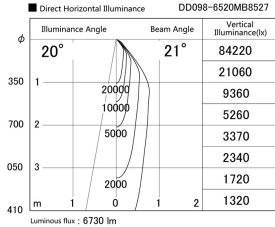

Item no. DD098-6520MB8527

Series Name: Φ 150 Spark

Installation	Recessed mount
Type	
Fixture wattage	65.3W
Beam angle	20 deg
Color Temp.	2700K
CRI	Ra>85
Luminous	6732 lm
Body	Die-cast aluminum alloy
Body finish	N/A
Trim finish	Black
Reflector finish	Mirror
IP Rate	IP20
Light source	COB module
Input Voltage	AC220~240V
Dimming Type	Non-Dimmable
Certificate	CE, CCC
Cut Hole	150mm

Height (Weight)	
65.3W	152 (1.5kg)
48.5W	152 (1.5kg)
44.3W	132 (1.3kg)
33.8W	132 (1.3kg)
30.3W	132 (1.3kg)
23.0W	102 (1.0kg)