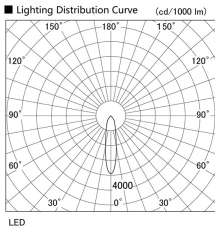

Item no. DD098-6520MB8530

Series Name: Φ 150 Spark

Installation	Recessed mount
Type	
Fixture wattage	65.3W
Beam angle	20 deg
Color Temp.	3000K
CRI	Ra>85
Luminous	7012 lm
Body	Die-cast aluminum alloy
Body finish	N/A
Trim finish	Black
Reflector finish	Mirror
IP Rate	IP20
Light source	COB module
Input Voltage	AC220~240V
Dimming Type	Non-Dimmable
Certificate	CE, CCC
Cut Hole	150mm

Height (Weight)	
65.3W	152 (1.5kg)
48.5W	152 (1.5kg)
44.3W	132 (1.3kg)
33.8W	132 (1.3kg)
30.3W	132 (1.3kg)
23.0W	102 (1.0kg)