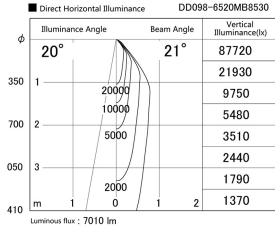

Item no. DD098-6520MB8530

Series Name:  $\Phi$ 150 Spark

Installation	Recessed mount
Type	$\Phi$ 150 Spark
Fixture wattage	65.3W
Beam angle	20 deg
Color Temp.	3000K
CRI	Ra>85
Luminous	7012 lm
Body	Die-cast aluminum alloy
Body finish	N/A
Trim finish	Black
Reflector finish	Mirror
IP Rate	IP20
Light source	COB module
Input Voltage	AC220~240V
Dimming Type	Non-Dimmable
Certificate	CE, CCC
Cut Hole	150mm

Height (Weight)	
65.3W	152 (1.5kg)
48.5W	152 (1.5kg)
44.3W	132 (1.3kg)
33.8W	132 (1.3kg)
30.3W	132 (1.3kg)
23.0W	102 (1.0kg)