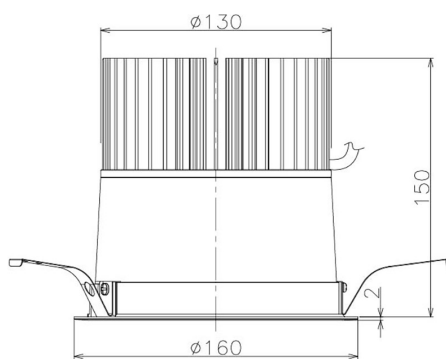

Item no. DD098-6520MB8530

Series Name: Φ 150 Spark

Installation	Recessed mount
Type	
Fixture wattage	65.3W
Beam angle	20 deg
Color Temp.	3000K
CRI	Ra>85
Luminous	7012 lm
Body	Die-cast aluminum alloy
Body finish	N/A
Trim finish	Black
Reflector finish	Mirror
IP Rate	IP20
Light source	COB module
Input Voltage	AC220~240V
Dimming Type	Non-Dimmable
Certificate	CE, CCC
Cut Hole	150mm

Height (Weight)	
65.3W	152 (1.5kg)
48.5W	152 (1.5kg)
44.3W	132 (1.3kg)
33.8W	132 (1.3kg)
30.3W	132 (1.3kg)
23.0W	102 (1.0kg)