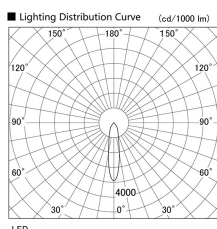

Item no. DD098-6520MB8530

Series Name: Φ 150 Spark

Installation	Recessed mount
Type	
Fixture wattage	65.3W
Beam angle	20 deg
Color Temp.	3000K
CRI	Ra>85
Luminous	7012 lm
Body	Die-cast aluminum alloy
Body finish	N/A
Trim finish	Black
Reflector finish	Mirror
IP Rate	IP20
Light source	COB module
Input Voltage	AC220~240V
Dimming Type	Non-Dimmable
Certificate	CE, CCC
Cut Hole	150mm

Height (Weight)	
65.3W	152 (1.5kg)
48.5W	152 (1.5kg)
44.3W	132 (1.3kg)
33.8W	132 (1.3kg)
30.3W	132 (1.3kg)
23.0W	102 (1.0kg)