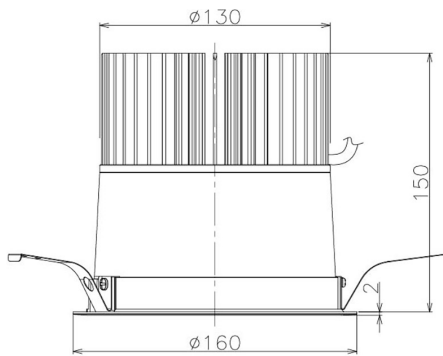

Item no. DD098-6520MB8530

Series Name:  $\Phi$ 150 Spark

Installation	Recessed mount
Type	$\Phi$ 150 Spark
Fixture wattage	65.3W
Beam angle	20 deg
Color Temp.	3000K
CRI	Ra>85
Luminous	7012 lm
Body	Die-cast aluminum alloy
Body finish	N/A
Trim finish	Black
Reflector finish	Mirror
IP Rate	IP20
Light source	COB module
Input Voltage	AC220~240V
Dimming Type	Non-Dimmable
Certificate	CE, CCC
Cut Hole	150mm

Height (Weight)	
65.3W	152 (1.5kg)
48.5W	152 (1.5kg)
44.3W	132 (1.3kg)
33.8W	132 (1.3kg)
30.3W	132 (1.3kg)
23.0W	102 (1.0kg)