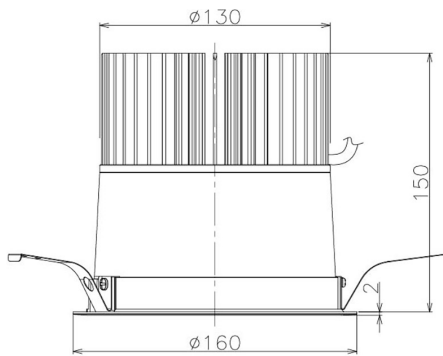

Item no. DD098-6520MB8530

Series Name: Φ 150 Spark

Installation	Recessed mount
Type	
Fixture wattage	65.3W
Beam angle	20 deg
Color Temp.	3000K
CRI	Ra>85
Luminous	7012 lm
Body	Die-cast aluminum alloy
Body finish	N/A
Trim finish	Black
Reflector finish	Mirror
IP Rate	IP20
Light source	COB module
Input Voltage	AC220~240V
Dimming Type	Non-Dimmable
Certificate	CE, CCC
Cut Hole	150mm

Height (Weight)	
65.3W	152 (1.5kg)
48.5W	152 (1.5kg)
44.3W	132 (1.3kg)
33.8W	132 (1.3kg)
30.3W	132 (1.3kg)
23.0W	102 (1.0kg)