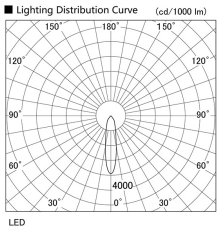

Item no. DD098-6520MB8530

Series Name:  $\Phi$ 150 Spark

Installation	Recessed mount
Type	$\Phi$ 150 Spark
Fixture wattage	65.3W
Beam angle	20 deg
Color Temp.	3000K
CRI	Ra>85
Luminous	7012 lm
Body	Die-cast aluminum alloy
Body finish	N/A
Trim finish	Black
Reflector finish	Mirror
IP Rate	IP20
Light source	COB module
Input Voltage	AC220~240V
Dimming Type	Non-Dimmable
Certificate	CE, CCC
Cut Hole	150mm

Height (Weight)	
65.3W	152 (1.5kg)
48.5W	152 (1.5kg)
44.3W	132 (1.3kg)
33.8W	132 (1.3kg)
30.3W	132 (1.3kg)
23.0W	102 (1.0kg)