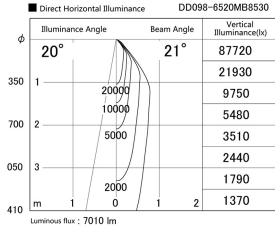

Item no. DD098-6520MB8530

Series Name: Φ 150 Spark

Installation	Recessed mount
Type	
Fixture wattage	65.3W
Beam angle	20 deg
Color Temp.	3000K
CRI	Ra>85
Luminous	7012 lm
Body	Die-cast aluminum alloy
Body finish	N/A
Trim finish	Black
Reflector finish	Mirror
IP Rate	IP20
Light source	COB module
Input Voltage	AC220~240V
Dimming Type	Non-Dimmable
Certificate	CE, CCC
Cut Hole	150mm

Height (Weight)	
65.3W	152 (1.5kg)
48.5W	152 (1.5kg)
44.3W	132 (1.3kg)
33.8W	132 (1.3kg)
30.3W	132 (1.3kg)
23.0W	102 (1.0kg)