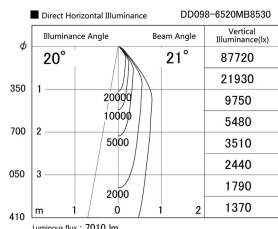

Item no. DD098-6520MB8530

Series Name: Φ 150 Spark

Installation	Recessed mount
Type	
Fixture wattage	65.3W
Beam angle	20 deg
Color Temp.	3000K
CRI	Ra>85
Luminous	7012 lm
Body	Die-cast aluminum alloy
Body finish	N/A
Trim finish	Black
Reflector finish	Mirror
IP Rate	IP20
Light source	COB module
Input Voltage	AC220~240V
Dimming Type	Non-Dimmable
Certificate	CE, CCC
Cut Hole	150mm

Height (Weight)	
65.3W	152 (1.5kg)
48.5W	152 (1.5kg)
44.3W	132 (1.3kg)
33.8W	132 (1.3kg)
30.3W	132 (1.3kg)
23.0W	102 (1.0kg)