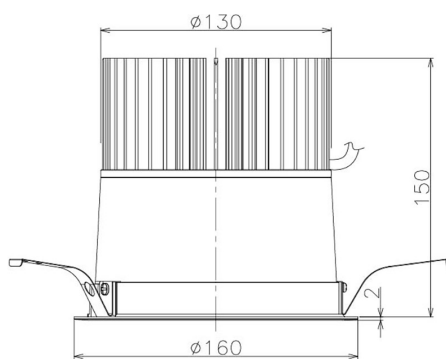

Item no. DD098-6520MB8535

Series Name: Φ 150 Spark

Installation	Recessed mount
Type	
Fixture wattage	65.3W
Beam angle	20 deg
Color Temp.	3500K
CRI	Ra>85
Luminous	7152 lm
Body	Die-cast aluminum alloy
Body finish	N/A
Trim finish	Black
Reflector finish	Mirror
IP Rate	IP20
Light source	COB module
Input Voltage	AC220~240V
Dimming Type	Non-Dimmable
Certificate	CE, CCC
Cut Hole	150mm

Height (Weight)	
65.3W	152 (1.5kg)
48.5W	152 (1.5kg)
44.3W	132 (1.3kg)
33.8W	132 (1.3kg)
30.3W	132 (1.3kg)
23.0W	102 (1.0kg)