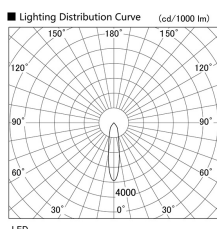

Item no. DD098-6520MB8535

Series Name: Φ 150 Spark

Installation	Recessed mount
Type	
Fixture wattage	65.3W
Beam angle	20 deg
Color Temp.	3500K
CRI	Ra>85
Luminous	7152 lm
Body	Die-cast aluminum alloy
Body finish	N/A
Trim finish	Black
Reflector finish	Mirror
IP Rate	IP20
Light source	COB module
Input Voltage	AC220~240V
Dimming Type	Non-Dimmable
Certificate	CE, CCC
Cut Hole	150mm

Height (Weight)	
65.3W	152 (1.5kg)
48.5W	152 (1.5kg)
44.3W	132 (1.3kg)
33.8W	132 (1.3kg)
30.3W	132 (1.3kg)
23.0W	102 (1.0kg)