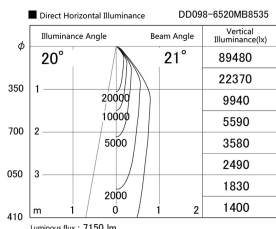

Item no. DD098-6520MB8535

Series Name: Φ 150 Spark

Installation	Recessed mount
Type	Φ 150 Spark
Fixture wattage	65.3W
Beam angle	20 deg
Color Temp.	3500K
CRI	Ra>85
Luminous	7152 lm
Body	Die-cast aluminum alloy
Body finish	N/A
Trim finish	Black
Reflector finish	Mirror
IP Rate	IP20
Light source	COB module
Input Voltage	AC220~240V
Dimming Type	Non-Dimmable
Certificate	CE, CCC
Cut Hole	150mm

Height (Weight)	
65.3W	152 (1.5kg)
48.5W	152 (1.5kg)
44.3W	132 (1.3kg)
33.8W	132 (1.3kg)
30.3W	132 (1.3kg)
23.0W	102 (1.0kg)