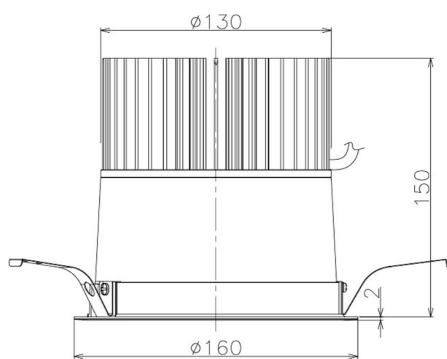

Item no. DD098-6520MB8535

Series Name: Φ 150 Spark

Installation	Recessed mount
Type	Φ 150 Spark
Fixture wattage	65.3W
Beam angle	20 deg
Color Temp.	3500K
CRI	Ra>85
Luminous	7152 lm
Body	Die-cast aluminum alloy
Body finish	N/A
Trim finish	Black
Reflector finish	Mirror
IP Rate	IP20
Light source	COB module
Input Voltage	AC220~240V
Dimming Type	Non-Dimmable
Certificate	CE, CCC
Cut Hole	150mm

Height (Weight)	
65.3W	152 (1.5kg)
48.5W	152 (1.5kg)
44.3W	132 (1.3kg)
33.8W	132 (1.3kg)
30.3W	132 (1.3kg)
23.0W	102 (1.0kg)