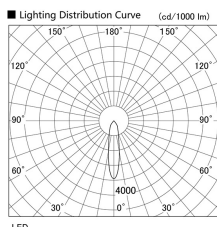

Item no. DD098-6520MB8535

Series Name: Φ 150 Spark

Installation	Recessed mount
Type	Φ 150 Spark
Fixture wattage	65.3W
Beam angle	20 deg
Color Temp.	3500K
CRI	Ra>85
Luminous	7152 lm
Body	Die-cast aluminum alloy
Body finish	N/A
Trim finish	Black
Reflector finish	Mirror
IP Rate	IP20
Light source	COB module
Input Voltage	AC220~240V
Dimming Type	Non-Dimmable
Certificate	CE, CCC
Cut Hole	150mm

Height (Weight)	
65.3W	152 (1.5kg)
48.5W	152 (1.5kg)
44.3W	132 (1.3kg)
33.8W	132 (1.3kg)
30.3W	132 (1.3kg)
23.0W	102 (1.0kg)