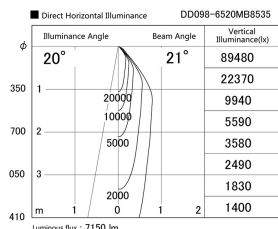

Item no. DD098-6520MB8535

Series Name: Φ 150 Spark

Installation	Recessed mount
Type	
Fixture wattage	65.3W
Beam angle	20 deg
Color Temp.	3500K
CRI	Ra>85
Luminous	7152 lm
Body	Die-cast aluminum alloy
Body finish	N/A
Trim finish	Black
Reflector finish	Mirror
IP Rate	IP20
Light source	COB module
Input Voltage	AC220~240V
Dimming Type	Non-Dimmable
Certificate	CE, CCC
Cut Hole	150mm

Height (Weight)	
65.3W	152 (1.5kg)
48.5W	152 (1.5kg)
44.3W	132 (1.3kg)
33.8W	132 (1.3kg)
30.3W	132 (1.3kg)
23.0W	102 (1.0kg)