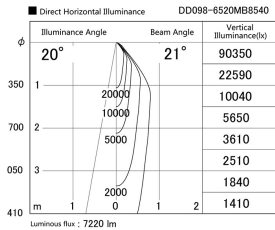

Item no. DD098-6520MB8540

Series Name: Φ 150 Spark

Installation	Recessed mount
Type	
Fixture wattage	65.3W
Beam angle	20 deg
Color Temp.	4000K
CRI	Ra>85
Luminous	7222 lm
Body	Die-cast aluminum alloy
Body finish	N/A
Trim finish	Black
Reflector finish	Mirror
IP Rate	IP20
Light source	COB module
Input Voltage	AC220~240V
Dimming Type	Non-Dimmable
Certificate	CE, CCC
Cut Hole	150mm

Height (Weight)	
65.3W	152 (1.5kg)
48.5W	152 (1.5kg)
44.3W	132 (1.3kg)
33.8W	132 (1.3kg)
30.3W	132 (1.3kg)
23.0W	102 (1.0kg)