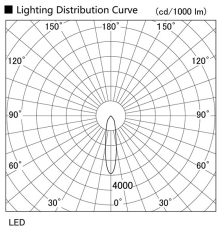

Item no. DD098-6520MB8540

Series Name: Φ 150 Spark

Installation	Recessed mount
Type	
Fixture wattage	65.3W
Beam angle	20 deg
Color Temp.	4000K
CRI	Ra>85
Luminous	7222 lm
Body	Die-cast aluminum alloy
Body finish	N/A
Trim finish	Black
Reflector finish	Mirror
IP Rate	IP20
Light source	COB module
Input Voltage	AC220~240V
Dimming Type	Non-Dimmable
Certificate	CE, CCC
Cut Hole	150mm

Height (Weight)	
65.3W	152 (1.5kg)
48.5W	152 (1.5kg)
44.3W	132 (1.3kg)
33.8W	132 (1.3kg)
30.3W	132 (1.3kg)
23.0W	102 (1.0kg)