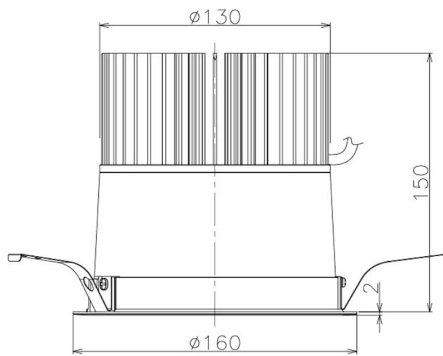

Item no. DD098-6520MB8540

Series Name: Φ 150 Spark

Installation	Recessed mount
Type	
Fixture wattage	65.3W
Beam angle	20 deg
Color Temp.	4000K
CRI	Ra>85
Luminous	7222 lm
Body	Die-cast aluminum alloy
Body finish	N/A
Trim finish	Black
Reflector finish	Mirror
IP Rate	IP20
Light source	COB module
Input Voltage	AC220~240V
Dimming Type	Non-Dimmable
Certificate	CE, CCC
Cut Hole	150mm

Height (Weight)	
65.3W	152 (1.5kg)
48.5W	152 (1.5kg)
44.3W	132 (1.3kg)
33.8W	132 (1.3kg)
30.3W	132 (1.3kg)
23.0W	102 (1.0kg)