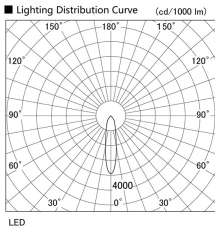

Item no. DD098-6520MB9027

Series Name: Φ 150 Spark

Installation	Recessed mount
Type	Φ 150 Spark
Fixture wattage	65.3W
Beam angle	20 deg
Color Temp.	2700K
CRI	Ra>90
Luminous	6121 lm
Body	Die-cast aluminum alloy
Body finish	N/A
Trim finish	Black
Reflector finish	Mirror
IP Rate	IP20
Light source	COB module
Input Voltage	AC220~240V
Dimming Type	Non-Dimmable
Certificate	CE, CCC
Cut Hole	150mm

Height (Weight)	
65.3W	152 (1.5kg)
48.5W	152 (1.5kg)
44.3W	132 (1.3kg)
33.8W	132 (1.3kg)
30.3W	132 (1.3kg)
23.0W	102 (1.0kg)