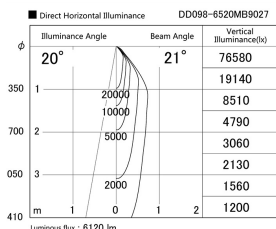

Item no. DD098-6520MB9027

Series Name: Φ 150 Spark

Installation	Recessed mount
Type	
Fixture wattage	65.3W
Beam angle	20 deg
Color Temp.	2700K
CRI	Ra>90
Luminous	6121 lm
Body	Die-cast aluminum alloy
Body finish	N/A
Trim finish	Black
Reflector finish	Mirror
IP Rate	IP20
Light source	COB module
Input Voltage	AC220~240V
Dimming Type	Non-Dimmable
Certificate	CE, CCC
Cut Hole	150mm

Height (Weight)	
65.3W	152 (1.5kg)
48.5W	152 (1.5kg)
44.3W	132 (1.3kg)
33.8W	132 (1.3kg)
30.3W	132 (1.3kg)
23.0W	102 (1.0kg)