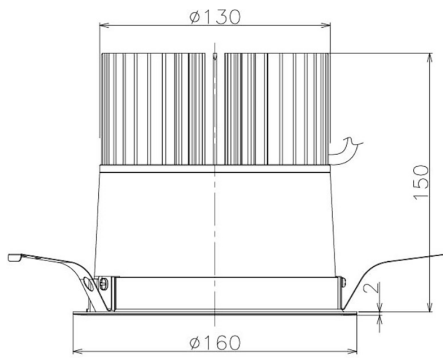

Item no. DD098-6520MB9027

Series Name: Φ 150 Spark

Installation	Recessed mount
Type	Φ 150 Spark
Fixture wattage	65.3W
Beam angle	20 deg
Color Temp.	2700K
CRI	Ra>90
Luminous	6121 lm
Body	Die-cast aluminum alloy
Body finish	N/A
Trim finish	Black
Reflector finish	Mirror
IP Rate	IP20
Light source	COB module
Input Voltage	AC220~240V
Dimming Type	Non-Dimmable
Certificate	CE, CCC
Cut Hole	150mm

Height (Weight)	
65.3W	152 (1.5kg)
48.5W	152 (1.5kg)
44.3W	132 (1.3kg)
33.8W	132 (1.3kg)
30.3W	132 (1.3kg)
23.0W	102 (1.0kg)