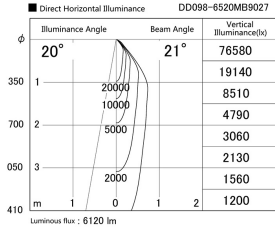

Item no. DD098-6520MB9027

Series Name: Φ 150 Spark

Installation	Recessed mount
Type	Φ 150 Spark
Fixture wattage	65.3W
Beam angle	20 deg
Color Temp.	2700K
CRI	Ra>90
Luminous	6121 lm
Body	Die-cast aluminum alloy
Body finish	N/A
Trim finish	Black
Reflector finish	Mirror
IP Rate	IP20
Light source	COB module
Input Voltage	AC220~240V
Dimming Type	Non-Dimmable
Certificate	CE, CCC
Cut Hole	150mm

Height (Weight)	
65.3W	152 (1.5kg)
48.5W	152 (1.5kg)
44.3W	132 (1.3kg)
33.8W	132 (1.3kg)
30.3W	132 (1.3kg)
23.0W	102 (1.0kg)