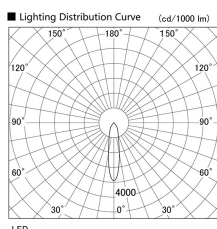

Item no. DD098-6520MB9027

Series Name: Φ 150 Spark

Installation	Recessed mount
Type	
Fixture wattage	65.3W
Beam angle	20 deg
Color Temp.	2700K
CRI	Ra>90
Luminous	6121 lm
Body	Die-cast aluminum alloy
Body finish	N/A
Trim finish	Black
Reflector finish	Mirror
IP Rate	IP20
Light source	COB module
Input Voltage	AC220~240V
Dimming Type	Non-Dimmable
Certificate	CE, CCC
Cut Hole	150mm

Height (Weight)	
65.3W	152 (1.5kg)
48.5W	152 (1.5kg)
44.3W	132 (1.3kg)
33.8W	132 (1.3kg)
30.3W	132 (1.3kg)
23.0W	102 (1.0kg)