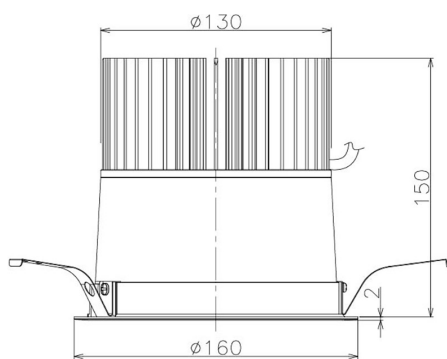

Item no. DD098-6520MB9027

Series Name: Φ 150 Spark

Installation	Recessed mount
Type	
Fixture wattage	65.3W
Beam angle	20 deg
Color Temp.	2700K
CRI	Ra>90
Luminous	6121 lm
Body	Die-cast aluminum alloy
Body finish	N/A
Trim finish	Black
Reflector finish	Mirror
IP Rate	IP20
Light source	COB module
Input Voltage	AC220~240V
Dimming Type	Non-Dimmable
Certificate	CE, CCC
Cut Hole	150mm

Height (Weight)	
65.3W	152 (1.5kg)
48.5W	152 (1.5kg)
44.3W	132 (1.3kg)
33.8W	132 (1.3kg)
30.3W	132 (1.3kg)
23.0W	102 (1.0kg)