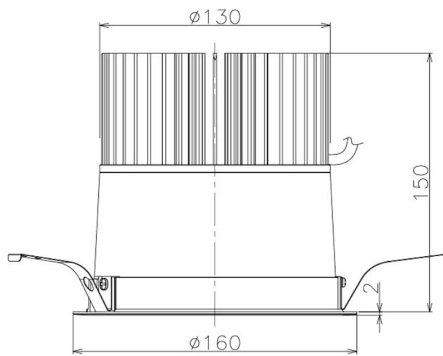

Item no. DD098-6520MB9030

Series Name: Φ 150 Spark

Installation	Recessed mount
Type	
Fixture wattage	65.3W
Beam angle	20 deg
Color Temp.	3000K
CRI	Ra>90
Luminous	6376 lm
Body	Die-cast aluminum alloy
Body finish	N/A
Trim finish	Black
Reflector finish	Mirror
IP Rate	IP20
Light source	COB module
Input Voltage	AC220~240V
Dimming Type	Non-Dimmable
Certificate	CE, CCC
Cut Hole	150mm

Height (Weight)	
65.3W	152 (1.5kg)
48.5W	152 (1.5kg)
44.3W	132 (1.3kg)
33.8W	132 (1.3kg)
30.3W	132 (1.3kg)
23.0W	102 (1.0kg)