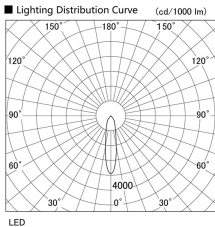

Item no. DD098-6520MB9030

Series Name: Φ 150 Spark

Installation	Recessed mount
Type	
Fixture wattage	65.3W
Beam angle	20 deg
Color Temp.	3000K
CRI	Ra>90
Luminous	6376 lm
Body	Die-cast aluminum alloy
Body finish	N/A
Trim finish	Black
Reflector finish	Mirror
IP Rate	IP20
Light source	COB module
Input Voltage	AC220~240V
Dimming Type	Non-Dimmable
Certificate	CE, CCC
Cut Hole	150mm

Height (Weight)	
65.3W	152 (1.5kg)
48.5W	152 (1.5kg)
44.3W	132 (1.3kg)
33.8W	132 (1.3kg)
30.3W	132 (1.3kg)
23.0W	102 (1.0kg)