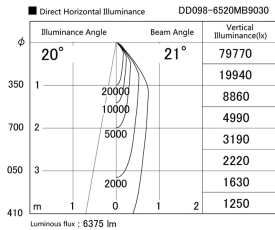

Item no. DD098-6520MB9030

Series Name: Φ 150 Spark

Installation	Recessed mount
Type	
Fixture wattage	65.3W
Beam angle	20 deg
Color Temp.	3000K
CRI	Ra>90
Luminous	6376 lm
Body	Die-cast aluminum alloy
Body finish	N/A
Trim finish	Black
Reflector finish	Mirror
IP Rate	IP20
Light source	COB module
Input Voltage	AC220~240V
Dimming Type	Non-Dimmable
Certificate	CE, CCC
Cut Hole	150mm

Height (Weight)	
65.3W	152 (1.5kg)
48.5W	152 (1.5kg)
44.3W	132 (1.3kg)
33.8W	132 (1.3kg)
30.3W	132 (1.3kg)
23.0W	102 (1.0kg)