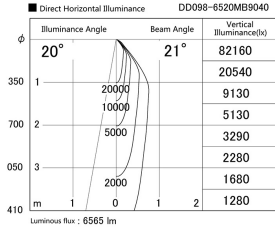

Item no. DD098-6520MB9040

Series Name: Φ 150 Spark

Installation	Recessed mount
Type	Φ 150 Spark
Fixture wattage	65.3W
Beam angle	20 deg
Color Temp.	4000K
CRI	Ra>90
Luminous	6567 lm
Body	Die-cast aluminum alloy
Body finish	N/A
Trim finish	Black
Reflector finish	Mirror
IP Rate	IP20
Light source	COB module
Input Voltage	AC220~240V
Dimming Type	Non-Dimmable
Certificate	CE, CCC
Cut Hole	150mm

Height (Weight)	
65.3W	152 (1.5kg)
48.5W	152 (1.5kg)
44.3W	132 (1.3kg)
33.8W	132 (1.3kg)
30.3W	132 (1.3kg)
23.0W	102 (1.0kg)