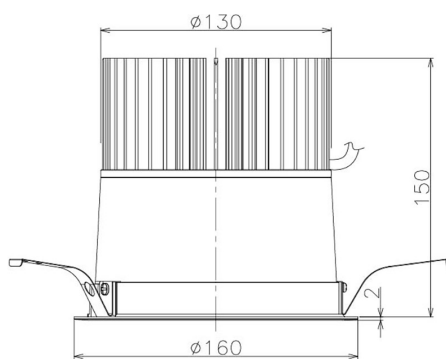

Item no. DD098-6520MB9040

Series Name: Φ 150 Spark

Installation	Recessed mount
Type	
Fixture wattage	65.3W
Beam angle	20 deg
Color Temp.	4000K
CRI	Ra>90
Luminous	6567 lm
Body	Die-cast aluminum alloy
Body finish	N/A
Trim finish	Black
Reflector finish	Mirror
IP Rate	IP20
Light source	COB module
Input Voltage	AC220~240V
Dimming Type	Non-Dimmable
Certificate	CE, CCC
Cut Hole	150mm

Height (Weight)	
65.3W	152 (1.5kg)
48.5W	152 (1.5kg)
44.3W	132 (1.3kg)
33.8W	132 (1.3kg)
30.3W	132 (1.3kg)
23.0W	102 (1.0kg)