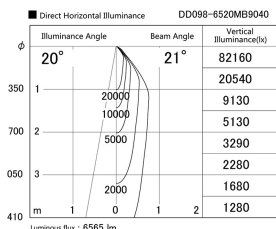

Item no. DD098-6520MB9040

Series Name: Φ 150 Spark

Installation	Recessed mount
Type	
Fixture wattage	65.3W
Beam angle	20 deg
Color Temp.	4000K
CRI	Ra>90
Luminous	6567 lm
Body	Die-cast aluminum alloy
Body finish	N/A
Trim finish	Black
Reflector finish	Mirror
IP Rate	IP20
Light source	COB module
Input Voltage	AC220~240V
Dimming Type	Non-Dimmable
Certificate	CE, CCC
Cut Hole	150mm

Height (Weight)	
65.3W	152 (1.5kg)
48.5W	152 (1.5kg)
44.3W	132 (1.3kg)
33.8W	132 (1.3kg)
30.3W	132 (1.3kg)
23.0W	102 (1.0kg)