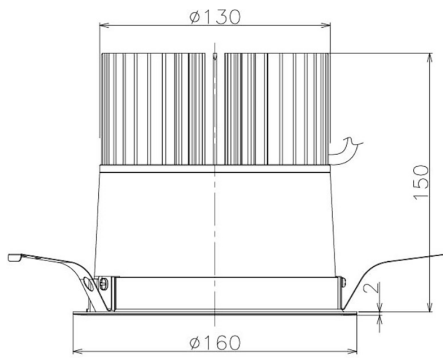

Item no. DD098-6520MB9040

Series Name: Φ 150 Spark

Installation	Recessed mount
Type	Φ 150 Spark
Fixture wattage	65.3W
Beam angle	20 deg
Color Temp.	4000K
CRI	Ra>90
Luminous	6567 lm
Body	Die-cast aluminum alloy
Body finish	N/A
Trim finish	Black
Reflector finish	Mirror
IP Rate	IP20
Light source	COB module
Input Voltage	AC220~240V
Dimming Type	Non-Dimmable
Certificate	CE, CCC
Cut Hole	150mm

Height (Weight)	
65.3W	152 (1.5kg)
48.5W	152 (1.5kg)
44.3W	132 (1.3kg)
33.8W	132 (1.3kg)
30.3W	132 (1.3kg)
23.0W	102 (1.0kg)