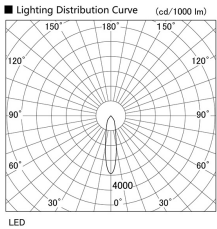

Item no. DD098-6520MB9040

Series Name: Φ 150 Spark

Installation	Recessed mount
Type	Φ 150 Spark
Fixture wattage	65.3W
Beam angle	20 deg
Color Temp.	4000K
CRI	Ra>90
Luminous	6567 lm
Body	Die-cast aluminum alloy
Body finish	N/A
Trim finish	Black
Reflector finish	Mirror
IP Rate	IP20
Light source	COB module
Input Voltage	AC220~240V
Dimming Type	Non-Dimmable
Certificate	CE, CCC
Cut Hole	150mm

Height (Weight)	
65.3W	152 (1.5kg)
48.5W	152 (1.5kg)
44.3W	132 (1.3kg)
33.8W	132 (1.3kg)
30.3W	132 (1.3kg)
23.0W	102 (1.0kg)