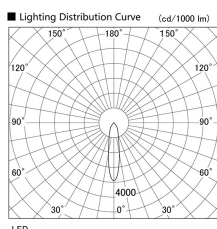

Item no. DD098-6520MB9040

Series Name: Φ 150 Spark

Installation	Recessed mount
Type	
Fixture wattage	65.3W
Beam angle	20 deg
Color Temp.	4000K
CRI	Ra>90
Luminous	6567 lm
Body	Die-cast aluminum alloy
Body finish	N/A
Trim finish	Black
Reflector finish	Mirror
IP Rate	IP20
Light source	COB module
Input Voltage	AC220~240V
Dimming Type	Non-Dimmable
Certificate	CE, CCC
Cut Hole	150mm

Height (Weight)	
65.3W	152 (1.5kg)
48.5W	152 (1.5kg)
44.3W	132 (1.3kg)
33.8W	132 (1.3kg)
30.3W	132 (1.3kg)
23.0W	102 (1.0kg)