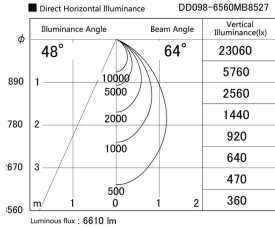

Item no. DD098-6560MB8527

Series Name: Φ 150 Spark

Installation	Recessed mount
Type	Φ 150 Spark
Fixture wattage	65.3W
Beam angle	48 deg
Color Temp.	2700K
CRI	Ra>85
Luminous	6612 lm
Body	Die-cast aluminum alloy
Body finish	N/A
Trim finish	Black
Reflector finish	Mirror
IP Rate	IP20
Light source	COB module
Input Voltage	AC220~240V
Dimming Type	Non-Dimmable
Certificate	CE, CCC
Cut Hole	150mm

Height (Weight)	
65.3W	152 (1.5kg)
48.5W	152 (1.5kg)
44.3W	132 (1.3kg)
33.8W	132 (1.3kg)
30.3W	132 (1.3kg)
23.0W	102 (1.0kg)