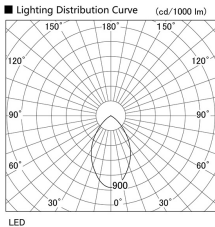

Item no. DD098-6560MB8527

Series Name: Φ 150 Spark

Installation	Recessed mount
Type	Φ 150 Spark
Fixture wattage	65.3W
Beam angle	48 deg
Color Temp.	2700K
CRI	Ra>85
Luminous	6612 lm
Body	Die-cast aluminum alloy
Body finish	N/A
Trim finish	Black
Reflector finish	Mirror
IP Rate	IP20
Light source	COB module
Input Voltage	AC220~240V
Dimming Type	Non-Dimmable
Certificate	CE, CCC
Cut Hole	150mm

Height (Weight)	
65.3W	152 (1.5kg)
48.5W	152 (1.5kg)
44.3W	132 (1.3kg)
33.8W	132 (1.3kg)
30.3W	132 (1.3kg)
23.0W	102 (1.0kg)