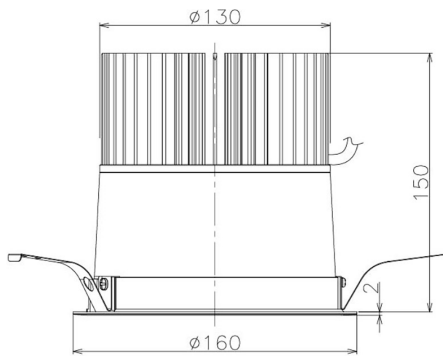

Item no. DD098-6560MB8527

Series Name: Φ 150 Spark

Installation	Recessed mount
Type	Φ 150 Spark
Fixture wattage	65.3W
Beam angle	48 deg
Color Temp.	2700K
CRI	Ra>85
Luminous	6612 lm
Body	Die-cast aluminum alloy
Body finish	N/A
Trim finish	Black
Reflector finish	Mirror
IP Rate	IP20
Light source	COB module
Input Voltage	AC220~240V
Dimming Type	Non-Dimmable
Certificate	CE, CCC
Cut Hole	150mm

Height (Weight)	
65.3W	152 (1.5kg)
48.5W	152 (1.5kg)
44.3W	132 (1.3kg)
33.8W	132 (1.3kg)
30.3W	132 (1.3kg)
23.0W	102 (1.0kg)