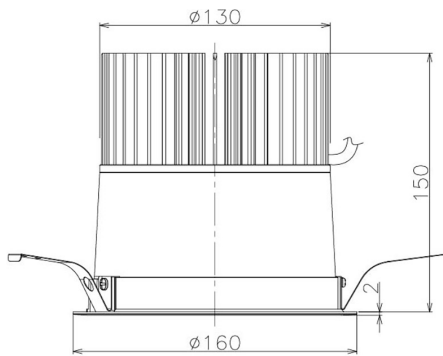

Item no. DD098-6560MB8530

Series Name: Φ 150 Spark

Installation	Recessed mount
Type	Φ 150 Spark
Fixture wattage	65.3W
Beam angle	48 deg
Color Temp.	3000K
CRI	Ra>85
Luminous	6887 lm
Body	Die-cast aluminum alloy
Body finish	N/A
Trim finish	Black
Reflector finish	Mirror
IP Rate	IP20
Light source	COB module
Input Voltage	AC220~240V
Dimming Type	Non-Dimmable
Certificate	CE, CCC
Cut Hole	150mm

Height (Weight)	
65.3W	152 (1.5kg)
48.5W	152 (1.5kg)
44.3W	132 (1.3kg)
33.8W	132 (1.3kg)
30.3W	132 (1.3kg)
23.0W	102 (1.0kg)