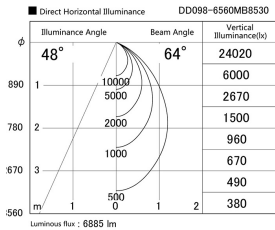

Item no. DD098-6560MB8530

Series Name: Φ 150 Spark

Installation	Recessed mount
Type	Φ 150 Spark
Fixture wattage	65.3W
Beam angle	48 deg
Color Temp.	3000K
CRI	Ra>85
Luminous	6887 lm
Body	Die-cast aluminum alloy
Body finish	N/A
Trim finish	Black
Reflector finish	Mirror
IP Rate	IP20
Light source	COB module
Input Voltage	AC220~240V
Dimming Type	Non-Dimmable
Certificate	CE, CCC
Cut Hole	150mm

Height (Weight)	
65.3W	152 (1.5kg)
48.5W	152 (1.5kg)
44.3W	132 (1.3kg)
33.8W	132 (1.3kg)
30.3W	132 (1.3kg)
23.0W	102 (1.0kg)