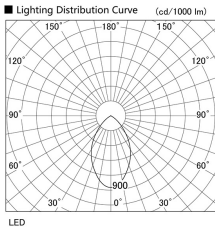

Item no. DD098-6560MB8530

Series Name: Φ 150 Spark

Installation	Recessed mount
Type	Φ 150 Spark
Fixture wattage	65.3W
Beam angle	48 deg
Color Temp.	3000K
CRI	Ra>85
Luminous	6887 lm
Body	Die-cast aluminum alloy
Body finish	N/A
Trim finish	Black
Reflector finish	Mirror
IP Rate	IP20
Light source	COB module
Input Voltage	AC220~240V
Dimming Type	Non-Dimmable
Certificate	CE, CCC
Cut Hole	150mm

Height (Weight)	
65.3W	152 (1.5kg)
48.5W	152 (1.5kg)
44.3W	132 (1.3kg)
33.8W	132 (1.3kg)
30.3W	132 (1.3kg)
23.0W	102 (1.0kg)