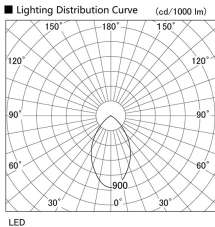

Item no. DD098-6560MB8535

Series Name: Φ 150 Spark

Installation	Recessed mount
Type	
Fixture wattage	65.3W
Beam angle	48 deg
Color Temp.	3500K
CRI	Ra>85
Luminous	7025 lm
Body	Die-cast aluminum alloy
Body finish	N/A
Trim finish	Black
Reflector finish	Mirror
IP Rate	IP20
Light source	COB module
Input Voltage	AC220~240V
Dimming Type	Non-Dimmable
Certificate	CE, CCC
Cut Hole	150mm

Height (Weight)	
65.3W	152 (1.5kg)
48.5W	152 (1.5kg)
44.3W	132 (1.3kg)
33.8W	132 (1.3kg)
30.3W	132 (1.3kg)
23.0W	102 (1.0kg)