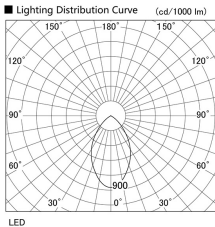

Item no. DD098-6560MB8535

Series Name: Φ 150 Spark

Installation	Recessed mount
Type	Φ 150 Spark
Fixture wattage	65.3W
Beam angle	48 deg
Color Temp.	3500K
CRI	Ra>85
Luminous	7025 lm
Body	Die-cast aluminum alloy
Body finish	N/A
Trim finish	Black
Reflector finish	Mirror
IP Rate	IP20
Light source	COB module
Input Voltage	AC220~240V
Dimming Type	Non-Dimmable
Certificate	CE, CCC
Cut Hole	150mm

Height (Weight)	
65.3W	152 (1.5kg)
48.5W	152 (1.5kg)
44.3W	132 (1.3kg)
33.8W	132 (1.3kg)
30.3W	132 (1.3kg)
23.0W	102 (1.0kg)