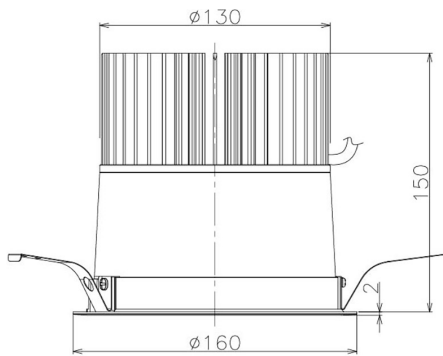

Item no. DD098-6560MB8535

Series Name: Φ 150 Spark

Installation	Recessed mount
Type	Φ 150 Spark
Fixture wattage	65.3W
Beam angle	48 deg
Color Temp.	3500K
CRI	Ra>85
Luminous	7025 lm
Body	Die-cast aluminum alloy
Body finish	N/A
Trim finish	Black
Reflector finish	Mirror
IP Rate	IP20
Light source	COB module
Input Voltage	AC220~240V
Dimming Type	Non-Dimmable
Certificate	CE, CCC
Cut Hole	150mm

Height (Weight)	
65.3W	152 (1.5kg)
48.5W	152 (1.5kg)
44.3W	132 (1.3kg)
33.8W	132 (1.3kg)
30.3W	132 (1.3kg)
23.0W	102 (1.0kg)