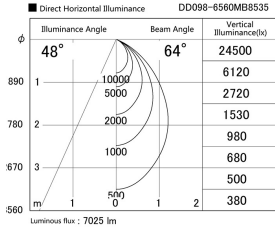

Item no. DD098-6560MB8535

Series Name: Φ 150 Spark

Installation	Recessed mount
Type	
Fixture wattage	65.3W
Beam angle	48 deg
Color Temp.	3500K
CRI	Ra>85
Luminous	7025 lm
Body	Die-cast aluminum alloy
Body finish	N/A
Trim finish	Black
Reflector finish	Mirror
IP Rate	IP20
Light source	COB module
Input Voltage	AC220~240V
Dimming Type	Non-Dimmable
Certificate	CE, CCC
Cut Hole	150mm

Height (Weight)	
65.3W	152 (1.5kg)
48.5W	152 (1.5kg)
44.3W	132 (1.3kg)
33.8W	132 (1.3kg)
30.3W	132 (1.3kg)
23.0W	102 (1.0kg)