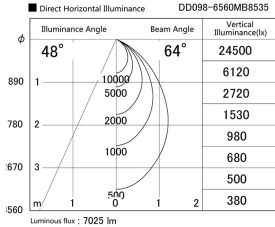

Item no. DD098-6560MB8535

Series Name: Φ 150 Spark

Installation	Recessed mount
Type	Φ 150 Spark
Fixture wattage	65.3W
Beam angle	48 deg
Color Temp.	3500K
CRI	Ra>85
Luminous	7025 lm
Body	Die-cast aluminum alloy
Body finish	N/A
Trim finish	Black
Reflector finish	Mirror
IP Rate	IP20
Light source	COB module
Input Voltage	AC220~240V
Dimming Type	Non-Dimmable
Certificate	CE, CCC
Cut Hole	150mm

Height (Weight)	
65.3W	152 (1.5kg)
48.5W	152 (1.5kg)
44.3W	132 (1.3kg)
33.8W	132 (1.3kg)
30.3W	132 (1.3kg)
23.0W	102 (1.0kg)