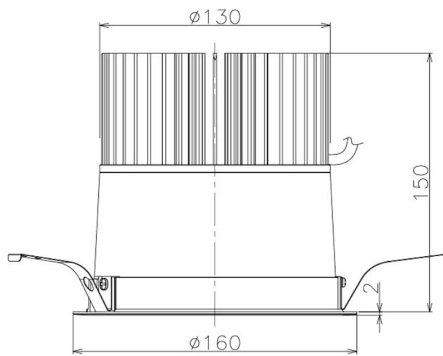

Item no. DD098-6560MB8535

Series Name: Φ 150 Spark

Installation	Recessed mount
Type	
Fixture wattage	65.3W
Beam angle	48 deg
Color Temp.	3500K
CRI	Ra>85
Luminous	7025 lm
Body	Die-cast aluminum alloy
Body finish	N/A
Trim finish	Black
Reflector finish	Mirror
IP Rate	IP20
Light source	COB module
Input Voltage	AC220~240V
Dimming Type	Non-Dimmable
Certificate	CE, CCC
Cut Hole	150mm

Height (Weight)	
65.3W	152 (1.5kg)
48.5W	152 (1.5kg)
44.3W	132 (1.3kg)
33.8W	132 (1.3kg)
30.3W	132 (1.3kg)
23.0W	102 (1.0kg)