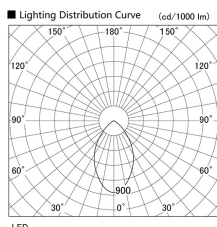

Item no. DD098-6560MB8540

Series Name: Φ 150 Spark

Installation	Recessed mount
Type	
Fixture wattage	65.3W
Beam angle	48 deg
Color Temp.	4000K
CRI	Ra>85
Luminous	7094 lm
Body	Die-cast aluminum alloy
Body finish	N/A
Trim finish	Black
Reflector finish	Mirror
IP Rate	IP20
Light source	COB module
Input Voltage	AC220~240V
Dimming Type	Non-Dimmable
Certificate	CE, CCC
Cut Hole	150mm

Height (Weight)	
65.3W	152 (1.5kg)
48.5W	152 (1.5kg)
44.3W	132 (1.3kg)
33.8W	132 (1.3kg)
30.3W	132 (1.3kg)
23.0W	102 (1.0kg)