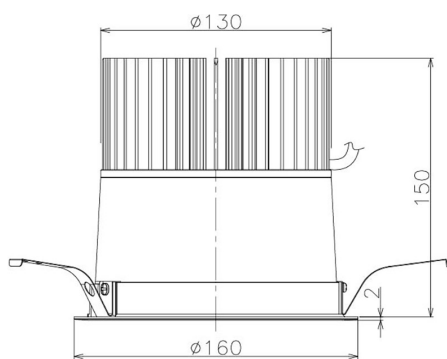

Item no. DD098-6560MB8540

Series Name: Φ 150 Spark

Installation	Recessed mount
Type	
Fixture wattage	65.3W
Beam angle	48 deg
Color Temp.	4000K
CRI	Ra>85
Luminous	7094 lm
Body	Die-cast aluminum alloy
Body finish	N/A
Trim finish	Black
Reflector finish	Mirror
IP Rate	IP20
Light source	COB module
Input Voltage	AC220~240V
Dimming Type	Non-Dimmable
Certificate	CE, CCC
Cut Hole	150mm

Height (Weight)	
65.3W	152 (1.5kg)
48.5W	152 (1.5kg)
44.3W	132 (1.3kg)
33.8W	132 (1.3kg)
30.3W	132 (1.3kg)
23.0W	102 (1.0kg)