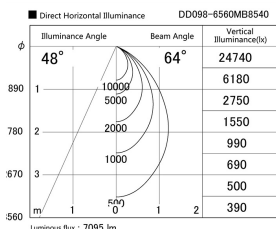

Item no. DD098-6560MB8540

Series Name: Φ 150 Spark

Installation	Recessed mount
Type	
Fixture wattage	65.3W
Beam angle	48 deg
Color Temp.	4000K
CRI	Ra>85
Luminous	7094 lm
Body	Die-cast aluminum alloy
Body finish	N/A
Trim finish	Black
Reflector finish	Mirror
IP Rate	IP20
Light source	COB module
Input Voltage	AC220~240V
Dimming Type	Non-Dimmable
Certificate	CE, CCC
Cut Hole	150mm

Height (Weight)	
65.3W	152 (1.5kg)
48.5W	152 (1.5kg)
44.3W	132 (1.3kg)
33.8W	132 (1.3kg)
30.3W	132 (1.3kg)
23.0W	102 (1.0kg)