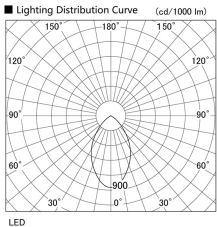

Item no. DD098-6560MB9027

Series Name:  $\Phi$ 150 Spark

Installation	Recessed mount
Type	
Fixture wattage	65.3W
Beam angle	48 deg
Color Temp.	2700K
CRI	Ra>90
Luminous	6012 lm
Body	Die-cast aluminum alloy
Body finish	N/A
Trim finish	Black
Reflector finish	Mirror
IP Rate	IP20
Light source	COB module
Input Voltage	AC220~240V
Dimming Type	Non-Dimmable
Certificate	CE, CCC
Cut Hole	150mm

Height (Weight)	
65.3W	152 (1.5kg)
48.5W	152 (1.5kg)
44.3W	132 (1.3kg)
33.8W	132 (1.3kg)
30.3W	132 (1.3kg)
23.0W	102 (1.0kg)