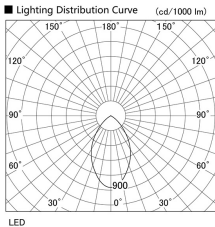

Item no. DD098-6560MB9027

Series Name: Φ 150 Spark

Installation	Recessed mount
Type	
Fixture wattage	65.3W
Beam angle	48 deg
Color Temp.	2700K
CRI	Ra>90
Luminous	6012 lm
Body	Die-cast aluminum alloy
Body finish	N/A
Trim finish	Black
Reflector finish	Mirror
IP Rate	IP20
Light source	COB module
Input Voltage	AC220~240V
Dimming Type	Non-Dimmable
Certificate	CE, CCC
Cut Hole	150mm

Height (Weight)	
65.3W	152 (1.5kg)
48.5W	152 (1.5kg)
44.3W	132 (1.3kg)
33.8W	132 (1.3kg)
30.3W	132 (1.3kg)
23.0W	102 (1.0kg)