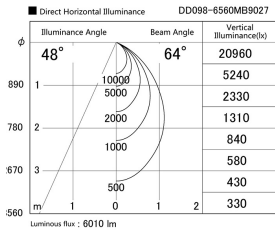

Item no. DD098-6560MB9027

Series Name:  $\Phi$ 150 Spark

Installation	Recessed mount
Type	
Fixture wattage	65.3W
Beam angle	48 deg
Color Temp.	2700K
CRI	Ra>90
Luminous	6012 lm
Body	Die-cast aluminum alloy
Body finish	N/A
Trim finish	Black
Reflector finish	Mirror
IP Rate	IP20
Light source	COB module
Input Voltage	AC220~240V
Dimming Type	Non-Dimmable
Certificate	CE, CCC
Cut Hole	150mm

Height (Weight)	
65.3W	152 (1.5kg)
48.5W	152 (1.5kg)
44.3W	132 (1.3kg)
33.8W	132 (1.3kg)
30.3W	132 (1.3kg)
23.0W	102 (1.0kg)