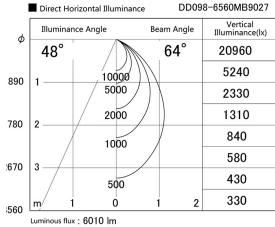

Item no. DD098-6560MB9027

Series Name: Φ 150 Spark

Installation	Recessed mount
Type	
Fixture wattage	65.3W
Beam angle	48 deg
Color Temp.	2700K
CRI	Ra>90
Luminous	6012 lm
Body	Die-cast aluminum alloy
Body finish	N/A
Trim finish	Black
Reflector finish	Mirror
IP Rate	IP20
Light source	COB module
Input Voltage	AC220~240V
Dimming Type	Non-Dimmable
Certificate	CE, CCC
Cut Hole	150mm

Height (Weight)	
65.3W	152 (1.5kg)
48.5W	152 (1.5kg)
44.3W	132 (1.3kg)
33.8W	132 (1.3kg)
30.3W	132 (1.3kg)
23.0W	102 (1.0kg)