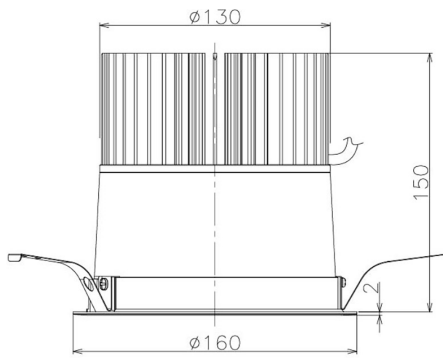

Item no. DD098-6560MB9027

Series Name:  $\Phi$ 150 Spark

Installation	Recessed mount
Type	
Fixture wattage	65.3W
Beam angle	48 deg
Color Temp.	2700K
CRI	Ra>90
Luminous	6012 lm
Body	Die-cast aluminum alloy
Body finish	N/A
Trim finish	Black
Reflector finish	Mirror
IP Rate	IP20
Light source	COB module
Input Voltage	AC220~240V
Dimming Type	Non-Dimmable
Certificate	CE, CCC
Cut Hole	150mm

Height (Weight)	
65.3W	152 (1.5kg)
48.5W	152 (1.5kg)
44.3W	132 (1.3kg)
33.8W	132 (1.3kg)
30.3W	132 (1.3kg)
23.0W	102 (1.0kg)