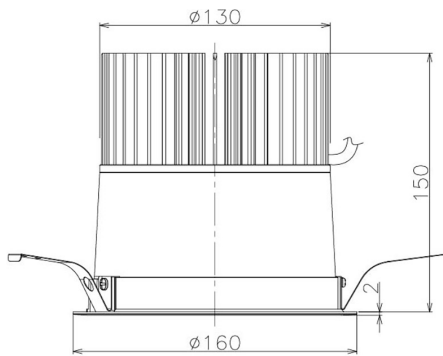

Item no. DD098-6560MB9027

Series Name: Φ 150 Spark

Installation	Recessed mount
Type	Φ 150 Spark
Fixture wattage	65.3W
Beam angle	48 deg
Color Temp.	2700K
CRI	Ra>90
Luminous	6012 lm
Body	Die-cast aluminum alloy
Body finish	N/A
Trim finish	Black
Reflector finish	Mirror
IP Rate	IP20
Light source	COB module
Input Voltage	AC220~240V
Dimming Type	Non-Dimmable
Certificate	CE, CCC
Cut Hole	150mm

Height (Weight)	
65.3W	152 (1.5kg)
48.5W	152 (1.5kg)
44.3W	132 (1.3kg)
33.8W	132 (1.3kg)
30.3W	132 (1.3kg)
23.0W	102 (1.0kg)