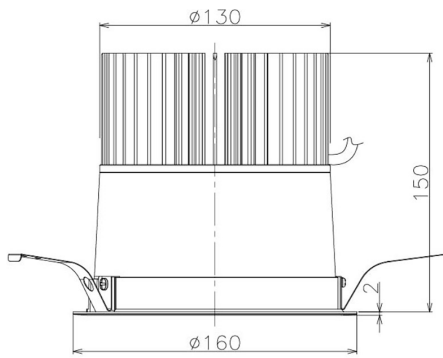

Item no. DD098-6560MB9027

Series Name: Φ 150 Spark

Installation	Recessed mount
Type	
Fixture wattage	65.3W
Beam angle	48 deg
Color Temp.	2700K
CRI	Ra>90
Luminous	6012 lm
Body	Die-cast aluminum alloy
Body finish	N/A
Trim finish	Black
Reflector finish	Mirror
IP Rate	IP20
Light source	COB module
Input Voltage	AC220~240V
Dimming Type	Non-Dimmable
Certificate	CE, CCC
Cut Hole	150mm

Height (Weight)	
65.3W	152 (1.5kg)
48.5W	152 (1.5kg)
44.3W	132 (1.3kg)
33.8W	132 (1.3kg)
30.3W	132 (1.3kg)
23.0W	102 (1.0kg)