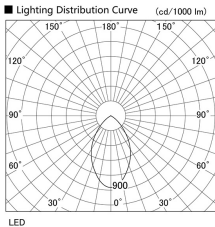

Item no. DD098-6560MB9027

Series Name: Φ 150 Spark

Installation	Recessed mount
Type	Φ 150 Spark
Fixture wattage	65.3W
Beam angle	48 deg
Color Temp.	2700K
CRI	Ra>90
Luminous	6012 lm
Body	Die-cast aluminum alloy
Body finish	N/A
Trim finish	Black
Reflector finish	Mirror
IP Rate	IP20
Light source	COB module
Input Voltage	AC220~240V
Dimming Type	Non-Dimmable
Certificate	CE, CCC
Cut Hole	150mm

Height (Weight)	
65.3W	152 (1.5kg)
48.5W	152 (1.5kg)
44.3W	132 (1.3kg)
33.8W	132 (1.3kg)
30.3W	132 (1.3kg)
23.0W	102 (1.0kg)