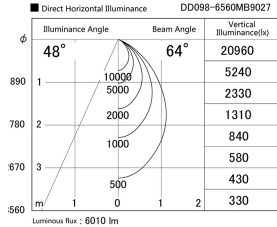

Item no. DD098-6560MB9027

Series Name: Φ 150 Spark

Installation	Recessed mount
Type	Φ 150 Spark
Fixture wattage	65.3W
Beam angle	48 deg
Color Temp.	2700K
CRI	Ra>90
Luminous	6012 lm
Body	Die-cast aluminum alloy
Body finish	N/A
Trim finish	Black
Reflector finish	Mirror
IP Rate	IP20
Light source	COB module
Input Voltage	AC220~240V
Dimming Type	Non-Dimmable
Certificate	CE, CCC
Cut Hole	150mm

Height (Weight)	
65.3W	152 (1.5kg)
48.5W	152 (1.5kg)
44.3W	132 (1.3kg)
33.8W	132 (1.3kg)
30.3W	132 (1.3kg)
23.0W	102 (1.0kg)