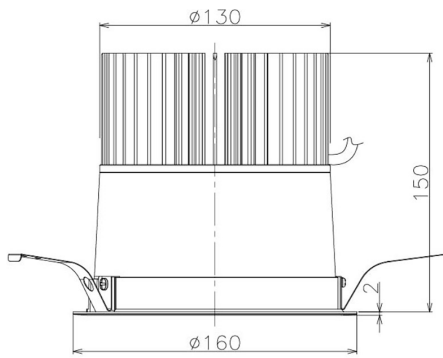

Item no. DD098-6560MB9030

Series Name:  $\Phi$ 150 Spark

Installation	Recessed mount
Type	
Fixture wattage	65.3W
Beam angle	48 deg
Color Temp.	3000K
CRI	Ra>90
Luminous	6262 lm
Body	Die-cast aluminum alloy
Body finish	N/A
Trim finish	Black
Reflector finish	Mirror
IP Rate	IP20
Light source	COB module
Input Voltage	AC220~240V
Dimming Type	Non-Dimmable
Certificate	CE, CCC
Cut Hole	150mm

Height (Weight)	
65.3W	152 (1.5kg)
48.5W	152 (1.5kg)
44.3W	132 (1.3kg)
33.8W	132 (1.3kg)
30.3W	132 (1.3kg)
23.0W	102 (1.0kg)