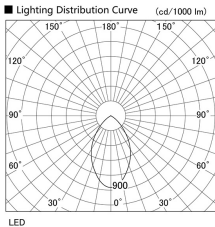

Item no. DD098-6560MB9030

Series Name:  $\Phi$ 150 Spark

Installation	Recessed mount
Type	
Fixture wattage	65.3W
Beam angle	48 deg
Color Temp.	3000K
CRI	Ra>90
Luminous	6262 lm
Body	Die-cast aluminum alloy
Body finish	N/A
Trim finish	Black
Reflector finish	Mirror
IP Rate	IP20
Light source	COB module
Input Voltage	AC220~240V
Dimming Type	Non-Dimmable
Certificate	CE, CCC
Cut Hole	150mm

Height (Weight)	
65.3W	152 (1.5kg)
48.5W	152 (1.5kg)
44.3W	132 (1.3kg)
33.8W	132 (1.3kg)
30.3W	132 (1.3kg)
23.0W	102 (1.0kg)