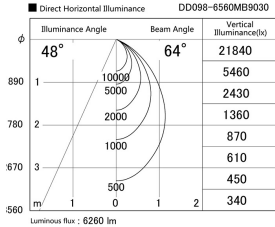

Item no. DD098-6560MB9030

Series Name:  $\Phi$ 150 Spark

Installation	Recessed mount
Type	
Fixture wattage	65.3W
Beam angle	48 deg
Color Temp.	3000K
CRI	Ra>90
Luminous	6262 lm
Body	Die-cast aluminum alloy
Body finish	N/A
Trim finish	Black
Reflector finish	Mirror
IP Rate	IP20
Light source	COB module
Input Voltage	AC220~240V
Dimming Type	Non-Dimmable
Certificate	CE, CCC
Cut Hole	150mm

Height (Weight)	
65.3W	152 (1.5kg)
48.5W	152 (1.5kg)
44.3W	132 (1.3kg)
33.8W	132 (1.3kg)
30.3W	132 (1.3kg)
23.0W	102 (1.0kg)