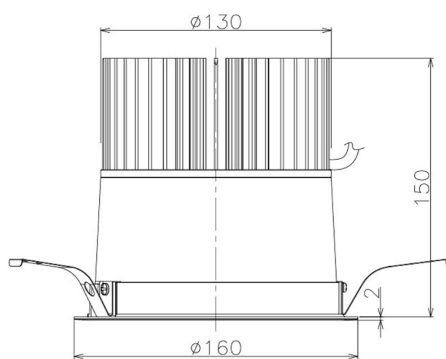

Item no. DD098-6560MB9040

Series Name:  $\Phi$ 150 Spark

|                  |                         |
|------------------|-------------------------|
| Installation     | Recessed mount          |
| Type             |                         |
| Fixture wattage  | 65.3W                   |
| Beam angle       | 48 deg                  |
| Color Temp.      | 4000K                   |
| CRI              | Ra>90                   |
| Luminous         | 6450 lm                 |
| Body             | Die-cast aluminum alloy |
| Body finish      | N/A                     |
| Trim finish      | Black                   |
| Reflector finish | Mirror                  |
| IP Rate          | IP20                    |
| Light source     | COB module              |
| Input Voltage    | AC220~240V              |
| Dimming Type     | Non-Dimmable            |
| Certificate      | CE, CCC                 |
| Cut Hole         | 150mm                   |

| Height (Weight) |             |
|-----------------|-------------|
| 65.3W           | 152 (1.5kg) |
| 48.5W           | 152 (1.5kg) |
| 44.3W           | 132 (1.3kg) |
| 33.8W           | 132 (1.3kg) |
| 30.3W           | 132 (1.3kg) |
| 23.0W           | 102 (1.0kg) |