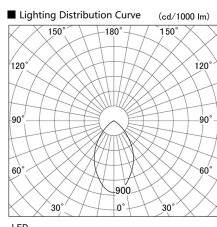

Item no. DD098-6560MB9040

Series Name:  $\Phi$ 150 Spark

|                  |                         |
|------------------|-------------------------|
| Installation     | Recessed mount          |
| Type             |                         |
| Fixture wattage  | 65.3W                   |
| Beam angle       | 48 deg                  |
| Color Temp.      | 4000K                   |
| CRI              | Ra>90                   |
| Luminous         | 6450 lm                 |
| Body             | Die-cast aluminum alloy |
| Body finish      | N/A                     |
| Trim finish      | Black                   |
| Reflector finish | Mirror                  |
| IP Rate          | IP20                    |
| Light source     | COB module              |
| Input Voltage    | AC220~240V              |
| Dimming Type     | Non-Dimmable            |
| Certificate      | CE, CCC                 |
| Cut Hole         | 150mm                   |

| Height (Weight) |             |
|-----------------|-------------|
| 65.3W           | 152 (1.5kg) |
| 48.5W           | 152 (1.5kg) |
| 44.3W           | 132 (1.3kg) |
| 33.8W           | 132 (1.3kg) |
| 30.3W           | 132 (1.3kg) |
| 23.0W           | 102 (1.0kg) |