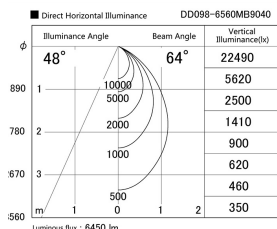

Item no. DD098-6560MB9040

Series Name:  $\Phi$ 150 Spark

|                  |                         |
|------------------|-------------------------|
| Installation     | Recessed mount          |
| Type             |                         |
| Fixture wattage  | 65.3W                   |
| Beam angle       | 48 deg                  |
| Color Temp.      | 4000K                   |
| CRI              | Ra>90                   |
| Luminous         | 6450 lm                 |
| Body             | Die-cast aluminum alloy |
| Body finish      | N/A                     |
| Trim finish      | Black                   |
| Reflector finish | Mirror                  |
| IP Rate          | IP20                    |
| Light source     | COB module              |
| Input Voltage    | AC220~240V              |
| Dimming Type     | Non-Dimmable            |
| Certificate      | CE, CCC                 |
| Cut Hole         | 150mm                   |

| Height (Weight) |             |
|-----------------|-------------|
| 65.3W           | 152 (1.5kg) |
| 48.5W           | 152 (1.5kg) |
| 44.3W           | 132 (1.3kg) |
| 33.8W           | 132 (1.3kg) |
| 30.3W           | 132 (1.3kg) |
| 23.0W           | 102 (1.0kg) |