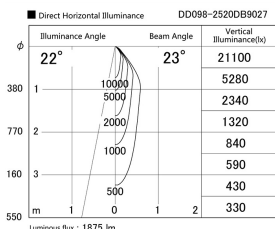

Item no. DD098-2520DB9027

Series Name:  $\Phi$ 150 Spark

Dark Mirror Reflector

Installation	Recessed mount
Type	
Fixture wattage	23W
Beam angle	23 deg
Color Temp.	2700K
CRI	Ra>90
Luminous	1874 lm
Body	Die-cast aluminum alloy
Body finish	N/A
Trim finish	Black
Reflector finish	Dark Mirror
IP Rate	IP20
Light source	COB module
Input Voltage	AC220~240V
Dimming Type	Non-Dimmable
Certificate	CE, CCC
Cut Hole	150mm

Height (Weight)	
65.3W	152 (1.5kg)
48.5W	152 (1.5kg)
44.3W	132 (1.3kg)
33.8W	132 (1.3kg)
30.3W	132 (1.3kg)
23.0W	102 (1.0kg)