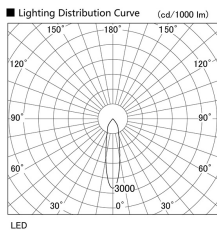

Item no. DD098-2520DB9027

Series Name: Φ 150 Spark

Dark Mirror Reflector

Installation	Recessed mount
Type	Φ 150 Spark
Fixture wattage	23W
Beam angle	23 deg
Color Temp.	2700K
CRI	Ra>90
Luminous	1874 lm
Body	Die-cast aluminum alloy
Body finish	N/A
Trim finish	Black
Reflector finish	Dark Mirror
IP Rate	IP20
Light source	COB module
Input Voltage	AC220~240V
Dimming Type	Non-Dimmable
Certificate	CE, CCC
Cut Hole	150mm

Height (Weight)	
65.3W	152 (1.5kg)
48.5W	152 (1.5kg)
44.3W	132 (1.3kg)
33.8W	132 (1.3kg)
30.3W	132 (1.3kg)
23.0W	102 (1.0kg)