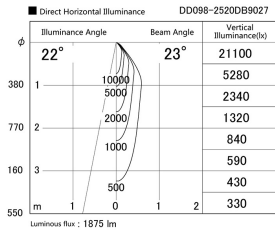

Item no. DD098-2520DB9027

Series Name: Φ 150 Spark

Dark Mirror Reflector

Installation	Recessed mount
Type	Φ 150 Spark
Fixture wattage	23W
Beam angle	23 deg
Color Temp.	2700K
CRI	Ra>90
Luminous	1874 lm
Body	Die-cast aluminum alloy
Body finish	N/A
Trim finish	Black
Reflector finish	Dark Mirror
IP Rate	IP20
Light source	COB module
Input Voltage	AC220~240V
Dimming Type	Non-Dimmable
Certificate	CE, CCC
Cut Hole	150mm

Height (Weight)	
65.3W	152 (1.5kg)
48.5W	152 (1.5kg)
44.3W	132 (1.3kg)
33.8W	132 (1.3kg)
30.3W	132 (1.3kg)
23.0W	102 (1.0kg)