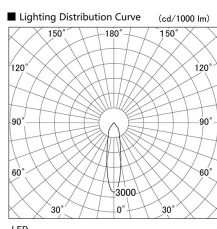

Item no. DD098-2520DB9027

Series Name:  $\Phi$ 150 Spark

Dark Mirror Reflector

Installation	Recessed mount
Type	
Fixture wattage	23W
Beam angle	23 deg
Color Temp.	2700K
CRI	Ra>90
Luminous	1874 lm
Body	Die-cast aluminum alloy
Body finish	N/A
Trim finish	Black
Reflector finish	Dark Mirror
IP Rate	IP20
Light source	COB module
Input Voltage	AC220~240V
Dimming Type	Non-Dimmable
Certificate	CE, CCC
Cut Hole	150mm

Height (Weight)	
65.3W	152 (1.5kg)
48.5W	152 (1.5kg)
44.3W	132 (1.3kg)
33.8W	132 (1.3kg)
30.3W	132 (1.3kg)
23.0W	102 (1.0kg)