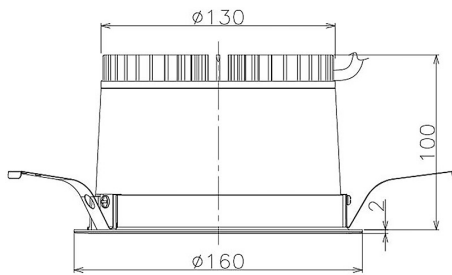

Item no. DD098-2520DB9027

Series Name: Φ 150 Spark

Dark Mirror Reflector

Installation	Recessed mount
Type	Φ 150 Spark
Fixture wattage	23W
Beam angle	23 deg
Color Temp.	2700K
CRI	Ra>90
Luminous	1874 lm
Body	Die-cast aluminum alloy
Body finish	N/A
Trim finish	Black
Reflector finish	Dark Mirror
IP Rate	IP20
Light source	COB module
Input Voltage	AC220~240V
Dimming Type	Non-Dimmable
Certificate	CE, CCC
Cut Hole	150mm

Height (Weight)	
65.3W	152 (1.5kg)
48.5W	152 (1.5kg)
44.3W	132 (1.3kg)
33.8W	132 (1.3kg)
30.3W	132 (1.3kg)
23.0W	102 (1.0kg)