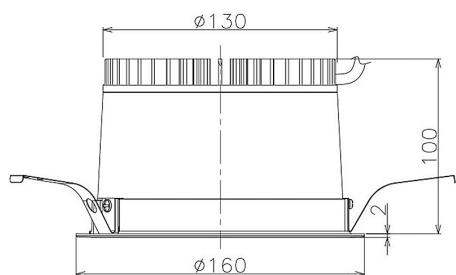

Item no. DD098-2520DB9027

Series Name:  $\Phi$ 150 Spark

Dark Mirror Reflector

Installation	Recessed mount
Type	
Fixture wattage	23W
Beam angle	23 deg
Color Temp.	2700K
CRI	Ra>90
Luminous	1874 lm
Body	Die-cast aluminum alloy
Body finish	N/A
Trim finish	Black
Reflector finish	Dark Mirror
IP Rate	IP20
Light source	COB module
Input Voltage	AC220~240V
Dimming Type	Non-Dimmable
Certificate	CE, CCC
Cut Hole	150mm

Height (Weight)	
65.3W	152 (1.5kg)
48.5W	152 (1.5kg)
44.3W	132 (1.3kg)
33.8W	132 (1.3kg)
30.3W	132 (1.3kg)
23.0W	102 (1.0kg)