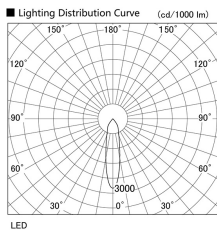

Item no. DD098-2520DB9030

Series Name:  $\Phi$ 150 Spark

Dark Mirror Reflector

Installation	Recessed mount
Type	
Fixture wattage	23W
Beam angle	23 deg
Color Temp.	3000K
CRI	Ra>90
Luminous	1952 lm
Body	Die-cast aluminum alloy
Body finish	N/A
Trim finish	Black
Reflector finish	Dark Mirror
IP Rate	IP20
Light source	COB module
Input Voltage	AC220~240V
Dimming Type	Non-Dimmable
Certificate	CE, CCC
Cut Hole	150mm

Height (Weight)	
65.3W	152 (1.5kg)
48.5W	152 (1.5kg)
44.3W	132 (1.3kg)
33.8W	132 (1.3kg)
30.3W	132 (1.3kg)
23.0W	102 (1.0kg)