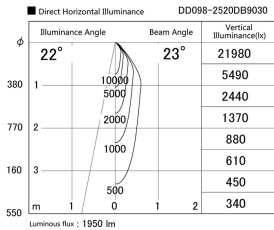

Item no. DD098-2520DB9030

Series Name:  $\Phi$ 150 Spark

Dark Mirror Reflector

Installation	Recessed mount
Type	
Fixture wattage	23W
Beam angle	23 deg
Color Temp.	3000K
CRI	Ra>90
Luminous	1952 lm
Body	Die-cast aluminum alloy
Body finish	N/A
Trim finish	Black
Reflector finish	Dark Mirror
IP Rate	IP20
Light source	COB module
Input Voltage	AC220~240V
Dimming Type	Non-Dimmable
Certificate	CE, CCC
Cut Hole	150mm

Height (Weight)	
65.3W	152 (1.5kg)
48.5W	152 (1.5kg)
44.3W	132 (1.3kg)
33.8W	132 (1.3kg)
30.3W	132 (1.3kg)
23.0W	102 (1.0kg)