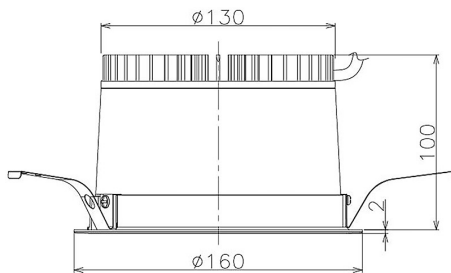

Item no. DD098-2520DB9030

Series Name:  $\Phi$ 150 Spark

Dark Mirror Reflector

Installation	Recessed mount
Type	
Fixture wattage	23W
Beam angle	23 deg
Color Temp.	3000K
CRI	Ra>90
Luminous	1952 lm
Body	Die-cast aluminum alloy
Body finish	N/A
Trim finish	Black
Reflector finish	Dark Mirror
IP Rate	IP20
Light source	COB module
Input Voltage	AC220~240V
Dimming Type	Non-Dimmable
Certificate	CE, CCC
Cut Hole	150mm

Height (Weight)	
65.3W	152 (1.5kg)
48.5W	152 (1.5kg)
44.3W	132 (1.3kg)
33.8W	132 (1.3kg)
30.3W	132 (1.3kg)
23.0W	102 (1.0kg)