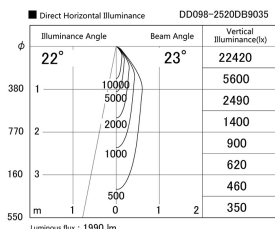

Item no. DD098-2520DB9035

Series Name:  $\Phi$ 150 Spark

Dark Mirror Reflector

Installation	Recessed mount
Type	
Fixture wattage	23W
Beam angle	23 deg
Color Temp.	3500K
CRI	Ra>90
Luminous	1991 lm
Body	Die-cast aluminum alloy
Body finish	N/A
Trim finish	Black
Reflector finish	Dark Mirror
IP Rate	IP20
Light source	COB module
Input Voltage	AC220~240V
Dimming Type	Non-Dimmable
Certificate	CE, CCC
Cut Hole	150mm

Height (Weight)	
65.3W	152 (1.5kg)
48.5W	152 (1.5kg)
44.3W	132 (1.3kg)
33.8W	132 (1.3kg)
30.3W	132 (1.3kg)
23.0W	102 (1.0kg)