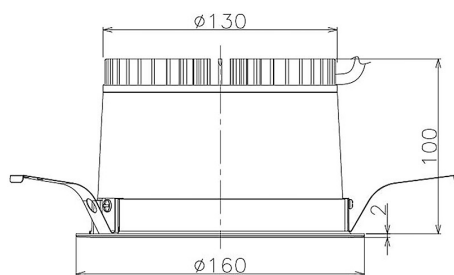

Item no. DD098-2520DB9035

Series Name:  $\Phi$ 150 Spark

Dark Mirror Reflector

Installation	Recessed mount
Type	
Fixture wattage	23W
Beam angle	23 deg
Color Temp.	3500K
CRI	Ra>90
Luminous	1991 lm
Body	Die-cast aluminum alloy
Body finish	N/A
Trim finish	Black
Reflector finish	Dark Mirror
IP Rate	IP20
Light source	COB module
Input Voltage	AC220~240V
Dimming Type	Non-Dimmable
Certificate	CE, CCC
Cut Hole	150mm

Height (Weight)	
65.3W	152 (1.5kg)
48.5W	152 (1.5kg)
44.3W	132 (1.3kg)
33.8W	132 (1.3kg)
30.3W	132 (1.3kg)
23.0W	102 (1.0kg)