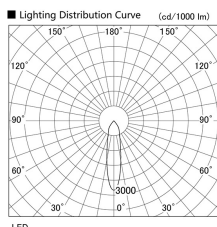

Item no. DD098-2520DB9035

Series Name:  $\Phi$ 150 Spark

Dark Mirror Reflector

Installation	Recessed mount
Type	
Fixture wattage	23W
Beam angle	23 deg
Color Temp.	3500K
CRI	Ra>90
Luminous	1991 lm
Body	Die-cast aluminum alloy
Body finish	N/A
Trim finish	Black
Reflector finish	Dark Mirror
IP Rate	IP20
Light source	COB module
Input Voltage	AC220~240V
Dimming Type	Non-Dimmable
Certificate	CE, CCC
Cut Hole	150mm

Height (Weight)	
65.3W	152 (1.5kg)
48.5W	152 (1.5kg)
44.3W	132 (1.3kg)
33.8W	132 (1.3kg)
30.3W	132 (1.3kg)
23.0W	102 (1.0kg)