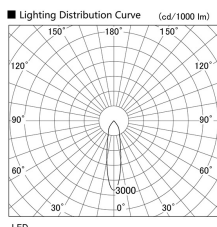

Item no. DD098-2520DB9040

Series Name: Φ 150 Spark

Dark Mirror Reflector

Installation	Recessed mount
Type	
Fixture wattage	23W
Beam angle	23 deg
Color Temp.	4000K
CRI	Ra>90
Luminous	2011 lm
Body	Die-cast aluminum alloy
Body finish	N/A
Trim finish	Black
Reflector finish	Dark Mirror
IP Rate	IP20
Light source	COB module
Input Voltage	AC220~240V
Dimming Type	Non-Dimmable
Certificate	CE, CCC
Cut Hole	150mm

Height (Weight)	
65.3W	152 (1.5kg)
48.5W	152 (1.5kg)
44.3W	132 (1.3kg)
33.8W	132 (1.3kg)
30.3W	132 (1.3kg)
23.0W	102 (1.0kg)