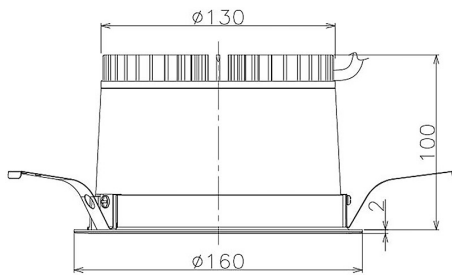

Item no. DD098-2520DB9040

Series Name: Φ 150 Spark

Dark Mirror Reflector

Installation	Recessed mount
Type	Φ 150 Spark
Fixture wattage	23W
Beam angle	23 deg
Color Temp.	4000K
CRI	Ra>90
Luminous	2011 lm
Body	Die-cast aluminum alloy
Body finish	N/A
Trim finish	Black
Reflector finish	Dark Mirror
IP Rate	IP20
Light source	COB module
Input Voltage	AC220~240V
Dimming Type	Non-Dimmable
Certificate	CE, CCC
Cut Hole	150mm

Height (Weight)	
65.3W	152 (1.5kg)
48.5W	152 (1.5kg)
44.3W	132 (1.3kg)
33.8W	132 (1.3kg)
30.3W	132 (1.3kg)
23.0W	102 (1.0kg)