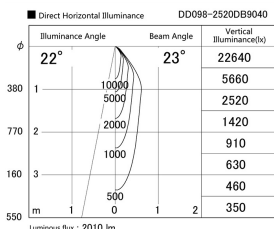

Item no. DD098-2520DB9040

Series Name: Φ 150 Spark

Dark Mirror Reflector

Installation	Recessed mount
Type	
Fixture wattage	23W
Beam angle	23 deg
Color Temp.	4000K
CRI	Ra>90
Luminous	2011 lm
Body	Die-cast aluminum alloy
Body finish	N/A
Trim finish	Black
Reflector finish	Dark Mirror
IP Rate	IP20
Light source	COB module
Input Voltage	AC220~240V
Dimming Type	Non-Dimmable
Certificate	CE, CCC
Cut Hole	150mm

Height (Weight)	
65.3W	152 (1.5kg)
48.5W	152 (1.5kg)
44.3W	132 (1.3kg)
33.8W	132 (1.3kg)
30.3W	132 (1.3kg)
23.0W	102 (1.0kg)