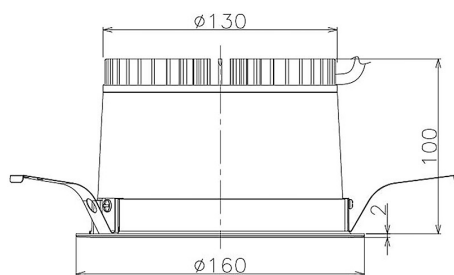

Item no. DD098-2520DB9040

Series Name: Φ 150 Spark

Dark Mirror Reflector

Installation	Recessed mount
Type	
Fixture wattage	23W
Beam angle	23 deg
Color Temp.	4000K
CRI	Ra>90
Luminous	2011 lm
Body	Die-cast aluminum alloy
Body finish	N/A
Trim finish	Black
Reflector finish	Dark Mirror
IP Rate	IP20
Light source	COB module
Input Voltage	AC220~240V
Dimming Type	Non-Dimmable
Certificate	CE, CCC
Cut Hole	150mm

Height (Weight)	
65.3W	152 (1.5kg)
48.5W	152 (1.5kg)
44.3W	132 (1.3kg)
33.8W	132 (1.3kg)
30.3W	132 (1.3kg)
23.0W	102 (1.0kg)