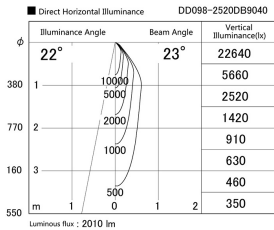

Item no. DD098-2520DB9040

Series Name: Φ 150 Spark

Dark Mirror Reflector

Installation	Recessed mount
Type	Φ 150 Spark
Fixture wattage	23W
Beam angle	23 deg
Color Temp.	4000K
CRI	Ra>90
Luminous	2011 lm
Body	Die-cast aluminum alloy
Body finish	N/A
Trim finish	Black
Reflector finish	Dark Mirror
IP Rate	IP20
Light source	COB module
Input Voltage	AC220~240V
Dimming Type	Non-Dimmable
Certificate	CE, CCC
Cut Hole	150mm

Height (Weight)	
65.3W	152 (1.5kg)
48.5W	152 (1.5kg)
44.3W	132 (1.3kg)
33.8W	132 (1.3kg)
30.3W	132 (1.3kg)
23.0W	102 (1.0kg)