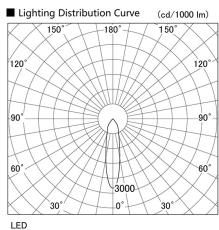

Item no. DD098-2520DB9040

Series Name: Φ 150 Spark

Dark Mirror Reflector

Installation	Recessed mount
Type	Φ 150 Spark
Fixture wattage	23W
Beam angle	23 deg
Color Temp.	4000K
CRI	Ra>90
Luminous	2011 lm
Body	Die-cast aluminum alloy
Body finish	N/A
Trim finish	Black
Reflector finish	Dark Mirror
IP Rate	IP20
Light source	COB module
Input Voltage	AC220~240V
Dimming Type	Non-Dimmable
Certificate	CE, CCC
Cut Hole	150mm

Height (Weight)	
65.3W	152 (1.5kg)
48.5W	152 (1.5kg)
44.3W	132 (1.3kg)
33.8W	132 (1.3kg)
30.3W	132 (1.3kg)
23.0W	102 (1.0kg)