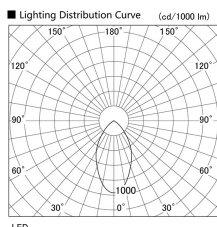

Item no. DD098-2540DB9027

Series Name: Φ 150 Spark

Dark Mirror Reflector

Installation	Recessed mount
Type	Φ 150 Spark
Fixture wattage	23W
Beam angle	58 deg
Color Temp.	2700K
CRI	Ra>90
Luminous	1697 lm
Body	Die-cast aluminum alloy
Body finish	N/A
Trim finish	Black
Reflector finish	Dark Mirror
IP Rate	IP20
Light source	COB module
Input Voltage	AC220~240V
Dimming Type	Non-Dimmable
Certificate	CE, CCC
Cut Hole	150mm

Height (Weight)	
65.3W	152 (1.5kg)
48.5W	152 (1.5kg)
44.3W	132 (1.3kg)
33.8W	132 (1.3kg)
30.3W	132 (1.3kg)
23.0W	102 (1.0kg)