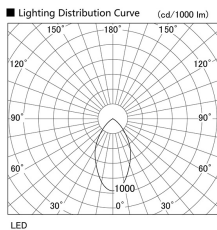

Item no. DD098-2540DB9027

Series Name: Φ 150 Spark

Dark Mirror Reflector

Installation	Recessed mount
Type	
Fixture wattage	23W
Beam angle	58 deg
Color Temp.	2700K
CRI	Ra>90
Luminous	1697 lm
Body	Die-cast aluminum alloy
Body finish	N/A
Trim finish	Black
Reflector finish	Dark Mirror
IP Rate	IP20
Light source	COB module
Input Voltage	AC220~240V
Dimming Type	Non-Dimmable
Certificate	CE, CCC
Cut Hole	150mm

Height (Weight)	
65.3W	152 (1.5kg)
48.5W	152 (1.5kg)
44.3W	132 (1.3kg)
33.8W	132 (1.3kg)
30.3W	132 (1.3kg)
23.0W	102 (1.0kg)