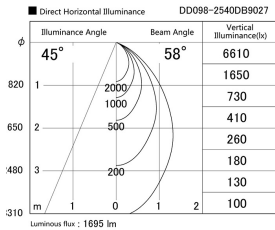

Item no. DD098-2540DB9027

Series Name: Φ 150 Spark

Dark Mirror Reflector

Installation	Recessed mount
Type	
Fixture wattage	23W
Beam angle	58 deg
Color Temp.	2700K
CRI	Ra>90
Luminous	1697 lm
Body	Die-cast aluminum alloy
Body finish	N/A
Trim finish	Black
Reflector finish	Dark Mirror
IP Rate	IP20
Light source	COB module
Input Voltage	AC220~240V
Dimming Type	Non-Dimmable
Certificate	CE, CCC
Cut Hole	150mm

Height (Weight)	
65.3W	152 (1.5kg)
48.5W	152 (1.5kg)
44.3W	132 (1.3kg)
33.8W	132 (1.3kg)
30.3W	132 (1.3kg)
23.0W	102 (1.0kg)