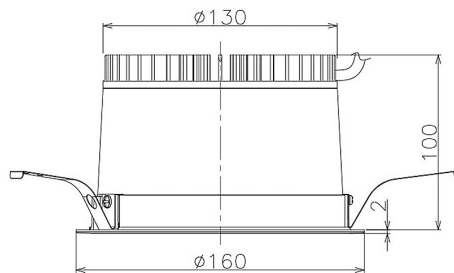

Item no. DD098-2540DB9027

Series Name: Φ 150 Spark

Dark Mirror Reflector

Installation	Recessed mount
Type	
Fixture wattage	23W
Beam angle	58 deg
Color Temp.	2700K
CRI	Ra>90
Luminous	1697 lm
Body	Die-cast aluminum alloy
Body finish	N/A
Trim finish	Black
Reflector finish	Dark Mirror
IP Rate	IP20
Light source	COB module
Input Voltage	AC220~240V
Dimming Type	Non-Dimmable
Certificate	CE, CCC
Cut Hole	150mm

Height (Weight)	
65.3W	152 (1.5kg)
48.5W	152 (1.5kg)
44.3W	132 (1.3kg)
33.8W	132 (1.3kg)
30.3W	132 (1.3kg)
23.0W	102 (1.0kg)