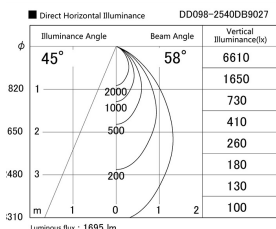

Item no. DD098-2540DB9027

Series Name: Φ 150 Spark

Dark Mirror Reflector

Installation	Recessed mount
Type	Φ 150 Spark
Fixture wattage	23W
Beam angle	58 deg
Color Temp.	2700K
CRI	Ra>90
Luminous	1697 lm
Body	Die-cast aluminum alloy
Body finish	N/A
Trim finish	Black
Reflector finish	Dark Mirror
IP Rate	IP20
Light source	COB module
Input Voltage	AC220~240V
Dimming Type	Non-Dimmable
Certificate	CE, CCC
Cut Hole	150mm

Height (Weight)	
65.3W	152 (1.5kg)
48.5W	152 (1.5kg)
44.3W	132 (1.3kg)
33.8W	132 (1.3kg)
30.3W	132 (1.3kg)
23.0W	102 (1.0kg)