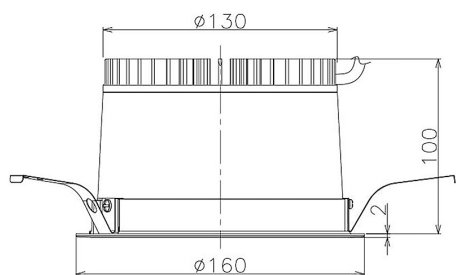

Item no. DD098-2540DB9027

Series Name: Φ 150 Spark

Dark Mirror Reflector

Installation	Recessed mount
Type	Φ 150 Spark
Fixture wattage	23W
Beam angle	58 deg
Color Temp.	2700K
CRI	Ra>90
Luminous	1697 lm
Body	Die-cast aluminum alloy
Body finish	N/A
Trim finish	Black
Reflector finish	Dark Mirror
IP Rate	IP20
Light source	COB module
Input Voltage	AC220~240V
Dimming Type	Non-Dimmable
Certificate	CE, CCC
Cut Hole	150mm

Height (Weight)	
65.3W	152 (1.5kg)
48.5W	152 (1.5kg)
44.3W	132 (1.3kg)
33.8W	132 (1.3kg)
30.3W	132 (1.3kg)
23.0W	102 (1.0kg)