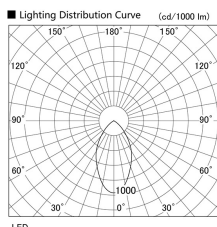

Item no. DD098-2540DB9030

Series Name: Φ 150 Spark

Dark Mirror Reflector

Installation	Recessed mount
Type	Φ 150 Spark
Fixture wattage	23W
Beam angle	58 deg
Color Temp.	3000K
CRI	Ra>90
Luminous	1768 lm
Body	Die-cast aluminum alloy
Body finish	N/A
Trim finish	Black
Reflector finish	Dark Mirror
IP Rate	IP20
Light source	COB module
Input Voltage	AC220~240V
Dimming Type	Non-Dimmable
Certificate	CE, CCC
Cut Hole	150mm

Height (Weight)	
65.3W	152 (1.5kg)
48.5W	152 (1.5kg)
44.3W	132 (1.3kg)
33.8W	132 (1.3kg)
30.3W	132 (1.3kg)
23.0W	102 (1.0kg)