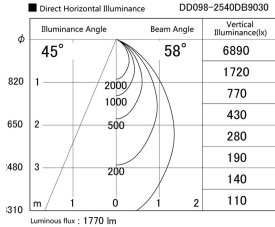

Item no. DD098-2540DB9030

Series Name: Φ 150 Spark

Dark Mirror Reflector

Installation	Recessed mount
Type	
Fixture wattage	23W
Beam angle	58 deg
Color Temp.	3000K
CRI	Ra>90
Luminous	1768 lm
Body	Die-cast aluminum alloy
Body finish	N/A
Trim finish	Black
Reflector finish	Dark Mirror
IP Rate	IP20
Light source	COB module
Input Voltage	AC220~240V
Dimming Type	Non-Dimmable
Certificate	CE, CCC
Cut Hole	150mm

Height (Weight)	
65.3W	152 (1.5kg)
48.5W	152 (1.5kg)
44.3W	132 (1.3kg)
33.8W	132 (1.3kg)
30.3W	132 (1.3kg)
23.0W	102 (1.0kg)