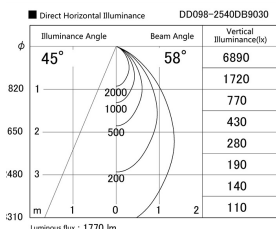

Item no. DD098-2540DB9030

Series Name: Φ 150 Spark

Dark Mirror Reflector

Installation	Recessed mount
Type	Φ 150 Spark
Fixture wattage	23W
Beam angle	58 deg
Color Temp.	3000K
CRI	Ra>90
Luminous	1768 lm
Body	Die-cast aluminum alloy
Body finish	N/A
Trim finish	Black
Reflector finish	Dark Mirror
IP Rate	IP20
Light source	COB module
Input Voltage	AC220~240V
Dimming Type	Non-Dimmable
Certificate	CE, CCC
Cut Hole	150mm

Height (Weight)	
65.3W	152 (1.5kg)
48.5W	152 (1.5kg)
44.3W	132 (1.3kg)
33.8W	132 (1.3kg)
30.3W	132 (1.3kg)
23.0W	102 (1.0kg)