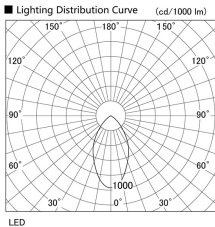

Item no. DD098-2540DB9030

Series Name: Φ 150 Spark

Dark Mirror Reflector

Installation	Recessed mount
Type	
Fixture wattage	23W
Beam angle	58 deg
Color Temp.	3000K
CRI	Ra>90
Luminous	1768 lm
Body	Die-cast aluminum alloy
Body finish	N/A
Trim finish	Black
Reflector finish	Dark Mirror
IP Rate	IP20
Light source	COB module
Input Voltage	AC220~240V
Dimming Type	Non-Dimmable
Certificate	CE, CCC
Cut Hole	150mm

Height (Weight)	
65.3W	152 (1.5kg)
48.5W	152 (1.5kg)
44.3W	132 (1.3kg)
33.8W	132 (1.3kg)
30.3W	132 (1.3kg)
23.0W	102 (1.0kg)