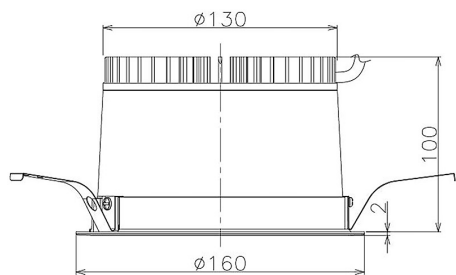

Item no. DD098-2540DB9030

Series Name: Φ 150 Spark

Dark Mirror Reflector

Installation	Recessed mount
Type	Φ 150 Spark
Fixture wattage	23W
Beam angle	58 deg
Color Temp.	3000K
CRI	Ra>90
Luminous	1768 lm
Body	Die-cast aluminum alloy
Body finish	N/A
Trim finish	Black
Reflector finish	Dark Mirror
IP Rate	IP20
Light source	COB module
Input Voltage	AC220~240V
Dimming Type	Non-Dimmable
Certificate	CE, CCC
Cut Hole	150mm

Height (Weight)	
65.3W	152 (1.5kg)
48.5W	152 (1.5kg)
44.3W	132 (1.3kg)
33.8W	132 (1.3kg)
30.3W	132 (1.3kg)
23.0W	102 (1.0kg)