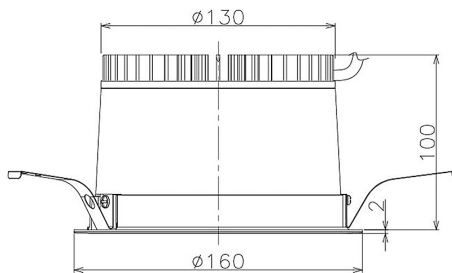

Item no. DD098-2540DB9030

Series Name: Φ 150 Spark

Dark Mirror Reflector

Installation	Recessed mount
Type	
Fixture wattage	23W
Beam angle	58 deg
Color Temp.	3000K
CRI	Ra>90
Luminous	1768 lm
Body	Die-cast aluminum alloy
Body finish	N/A
Trim finish	Black
Reflector finish	Dark Mirror
IP Rate	IP20
Light source	COB module
Input Voltage	AC220~240V
Dimming Type	Non-Dimmable
Certificate	CE, CCC
Cut Hole	150mm

Height (Weight)	
65.3W	152 (1.5kg)
48.5W	152 (1.5kg)
44.3W	132 (1.3kg)
33.8W	132 (1.3kg)
30.3W	132 (1.3kg)
23.0W	102 (1.0kg)