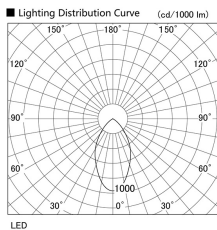

Item no. DD098-2540DB9035

Series Name: Φ 150 Spark

Dark Mirror Reflector

Installation	Recessed mount
Type	
Fixture wattage	23W
Beam angle	58 deg
Color Temp.	3500K
CRI	Ra>90
Luminous	1803 lm
Body	Die-cast aluminum alloy
Body finish	N/A
Trim finish	Black
Reflector finish	Dark Mirror
IP Rate	IP20
Light source	COB module
Input Voltage	AC220~240V
Dimming Type	Non-Dimmable
Certificate	CE, CCC
Cut Hole	150mm

Height (Weight)	
65.3W	152 (1.5kg)
48.5W	152 (1.5kg)
44.3W	132 (1.3kg)
33.8W	132 (1.3kg)
30.3W	132 (1.3kg)
23.0W	102 (1.0kg)