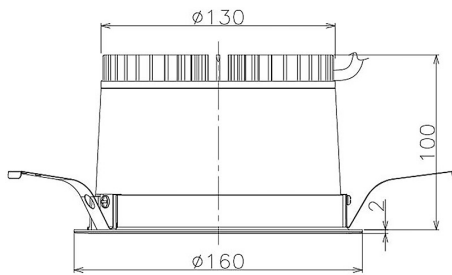

Item no. DD098-2540DB9035

Series Name: Φ 150 Spark

Dark Mirror Reflector

Installation	Recessed mount
Type	
Fixture wattage	23W
Beam angle	58 deg
Color Temp.	3500K
CRI	Ra>90
Luminous	1803 lm
Body	Die-cast aluminum alloy
Body finish	N/A
Trim finish	Black
Reflector finish	Dark Mirror
IP Rate	IP20
Light source	COB module
Input Voltage	AC220~240V
Dimming Type	Non-Dimmable
Certificate	CE, CCC
Cut Hole	150mm

Height (Weight)	
65.3W	152 (1.5kg)
48.5W	152 (1.5kg)
44.3W	132 (1.3kg)
33.8W	132 (1.3kg)
30.3W	132 (1.3kg)
23.0W	102 (1.0kg)