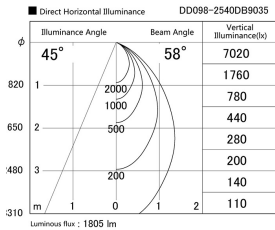

Item no. DD098-2540DB9035

Series Name: Φ 150 Spark

Dark Mirror Reflector

Installation	Recessed mount
Type	
Fixture wattage	23W
Beam angle	58 deg
Color Temp.	3500K
CRI	Ra>90
Luminous	1803 lm
Body	Die-cast aluminum alloy
Body finish	N/A
Trim finish	Black
Reflector finish	Dark Mirror
IP Rate	IP20
Light source	COB module
Input Voltage	AC220~240V
Dimming Type	Non-Dimmable
Certificate	CE, CCC
Cut Hole	150mm

Height (Weight)	
65.3W	152 (1.5kg)
48.5W	152 (1.5kg)
44.3W	132 (1.3kg)
33.8W	132 (1.3kg)
30.3W	132 (1.3kg)
23.0W	102 (1.0kg)