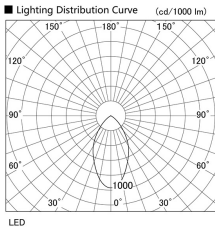

Item no. DD098-2540DB9040

Series Name: Φ 150 Spark

Dark Mirror Reflector

Installation	Recessed mount
Type	
Fixture wattage	23W
Beam angle	58 deg
Color Temp.	4000K
CRI	Ra>90
Luminous	1821 lm
Body	Die-cast aluminum alloy
Body finish	N/A
Trim finish	Black
Reflector finish	Dark Mirror
IP Rate	IP20
Light source	COB module
Input Voltage	AC220~240V
Dimming Type	Non-Dimmable
Certificate	CE, CCC
Cut Hole	150mm

Height (Weight)	
65.3W	152 (1.5kg)
48.5W	152 (1.5kg)
44.3W	132 (1.3kg)
33.8W	132 (1.3kg)
30.3W	132 (1.3kg)
23.0W	102 (1.0kg)