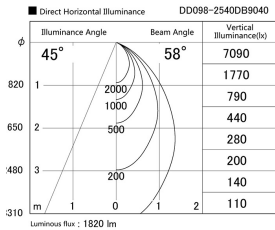

Item no. DD098-2540DB9040

Series Name: Φ 150 Spark

Dark Mirror Reflector

Installation	Recessed mount
Type	
Fixture wattage	23W
Beam angle	58 deg
Color Temp.	4000K
CRI	Ra>90
Luminous	1821 lm
Body	Die-cast aluminum alloy
Body finish	N/A
Trim finish	Black
Reflector finish	Dark Mirror
IP Rate	IP20
Light source	COB module
Input Voltage	AC220~240V
Dimming Type	Non-Dimmable
Certificate	CE, CCC
Cut Hole	150mm

Height (Weight)	
65.3W	152 (1.5kg)
48.5W	152 (1.5kg)
44.3W	132 (1.3kg)
33.8W	132 (1.3kg)
30.3W	132 (1.3kg)
23.0W	102 (1.0kg)