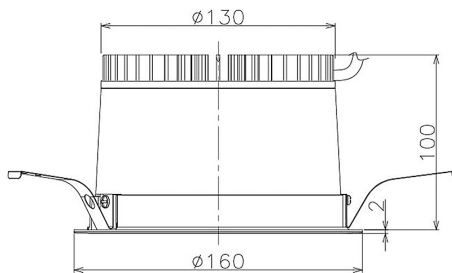

Item no. DD098-2540DB9040

Series Name: Φ 150 Spark

Dark Mirror Reflector

Installation	Recessed mount
Type	
Fixture wattage	23W
Beam angle	58 deg
Color Temp.	4000K
CRI	Ra>90
Luminous	1821 lm
Body	Die-cast aluminum alloy
Body finish	N/A
Trim finish	Black
Reflector finish	Dark Mirror
IP Rate	IP20
Light source	COB module
Input Voltage	AC220~240V
Dimming Type	Non-Dimmable
Certificate	CE, CCC
Cut Hole	150mm

Height (Weight)	
65.3W	152 (1.5kg)
48.5W	152 (1.5kg)
44.3W	132 (1.3kg)
33.8W	132 (1.3kg)
30.3W	132 (1.3kg)
23.0W	102 (1.0kg)