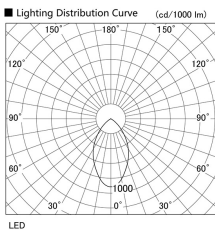

Item no. DD098-2560DB9027

Series Name: Φ 150 Spark

Dark Mirror Reflector

Installation	Recessed mount
Type	
Fixture wattage	23W
Beam angle	61 deg
Color Temp.	2700K
CRI	Ra>90
Luminous	1794 lm
Body	Die-cast aluminum alloy
Body finish	N/A
Trim finish	Black
Reflector finish	Dark Mirror
IP Rate	IP20
Light source	COB module
Input Voltage	AC220~240V
Dimming Type	Non-Dimmable
Certificate	CE, CCC
Cut Hole	150mm

Height (Weight)	
65.3W	152 (1.5kg)
48.5W	152 (1.5kg)
44.3W	132 (1.3kg)
33.8W	132 (1.3kg)
30.3W	132 (1.3kg)
23.0W	102 (1.0kg)