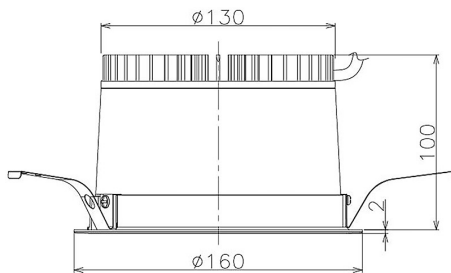

Item no. DD098-2560DB9027

Series Name: Φ 150 Spark

Dark Mirror Reflector

Installation	Recessed mount
Type	
Fixture wattage	23W
Beam angle	61 deg
Color Temp.	2700K
CRI	Ra>90
Luminous	1794 lm
Body	Die-cast aluminum alloy
Body finish	N/A
Trim finish	Black
Reflector finish	Dark Mirror
IP Rate	IP20
Light source	COB module
Input Voltage	AC220~240V
Dimming Type	Non-Dimmable
Certificate	CE, CCC
Cut Hole	150mm

Height (Weight)	
65.3W	152 (1.5kg)
48.5W	152 (1.5kg)
44.3W	132 (1.3kg)
33.8W	132 (1.3kg)
30.3W	132 (1.3kg)
23.0W	102 (1.0kg)