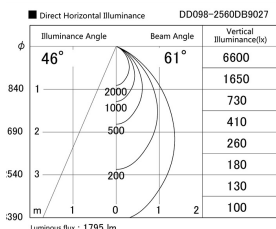

Item no. DD098-2560DB9027

Series Name:  $\Phi$ 150 Spark

Dark Mirror Reflector

Installation	Recessed mount
Type	$\Phi$ 150 Spark
Fixture wattage	23W
Beam angle	61 deg
Color Temp.	2700K
CRI	Ra>90
Luminous	1794 lm
Body	Die-cast aluminum alloy
Body finish	N/A
Trim finish	Black
Reflector finish	Dark Mirror
IP Rate	IP20
Light source	COB module
Input Voltage	AC220~240V
Dimming Type	Non-Dimmable
Certificate	CE, CCC
Cut Hole	150mm

Height (Weight)	
65.3W	152 (1.5kg)
48.5W	152 (1.5kg)
44.3W	132 (1.3kg)
33.8W	132 (1.3kg)
30.3W	132 (1.3kg)
23.0W	102 (1.0kg)