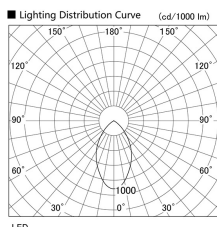

Item no. DD098-2560DB9027

Series Name:  $\Phi$ 150 Spark

Dark Mirror Reflector

Installation	Recessed mount
Type	$\Phi$ 150 Spark
Fixture wattage	23W
Beam angle	61 deg
Color Temp.	2700K
CRI	Ra>90
Luminous	1794 lm
Body	Die-cast aluminum alloy
Body finish	N/A
Trim finish	Black
Reflector finish	Dark Mirror
IP Rate	IP20
Light source	COB module
Input Voltage	AC220~240V
Dimming Type	Non-Dimmable
Certificate	CE, CCC
Cut Hole	150mm

Height (Weight)	
65.3W	152 (1.5kg)
48.5W	152 (1.5kg)
44.3W	132 (1.3kg)
33.8W	132 (1.3kg)
30.3W	132 (1.3kg)
23.0W	102 (1.0kg)