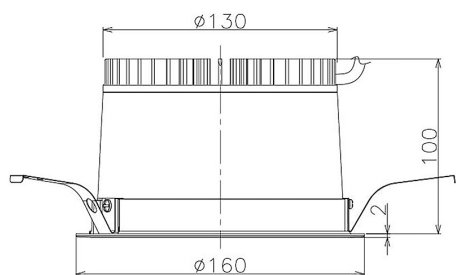

Item no. DD098-2560DB9027

Series Name:  $\Phi$ 150 Spark

Dark Mirror Reflector

Installation	Recessed mount
Type	$\Phi$ 150 Spark
Fixture wattage	23W
Beam angle	61 deg
Color Temp.	2700K
CRI	Ra>90
Luminous	1794 lm
Body	Die-cast aluminum alloy
Body finish	N/A
Trim finish	Black
Reflector finish	Dark Mirror
IP Rate	IP20
Light source	COB module
Input Voltage	AC220~240V
Dimming Type	Non-Dimmable
Certificate	CE, CCC
Cut Hole	150mm

Height (Weight)	
65.3W	152 (1.5kg)
48.5W	152 (1.5kg)
44.3W	132 (1.3kg)
33.8W	132 (1.3kg)
30.3W	132 (1.3kg)
23.0W	102 (1.0kg)