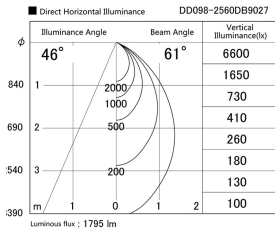

Item no. DD098-2560DB9027

Series Name: Φ 150 Spark

Dark Mirror Reflector

Installation	Recessed mount
Type	
Fixture wattage	23W
Beam angle	61 deg
Color Temp.	2700K
CRI	Ra>90
Luminous	1794 lm
Body	Die-cast aluminum alloy
Body finish	N/A
Trim finish	Black
Reflector finish	Dark Mirror
IP Rate	IP20
Light source	COB module
Input Voltage	AC220~240V
Dimming Type	Non-Dimmable
Certificate	CE, CCC
Cut Hole	150mm

Height (Weight)	
65.3W	152 (1.5kg)
48.5W	152 (1.5kg)
44.3W	132 (1.3kg)
33.8W	132 (1.3kg)
30.3W	132 (1.3kg)
23.0W	102 (1.0kg)