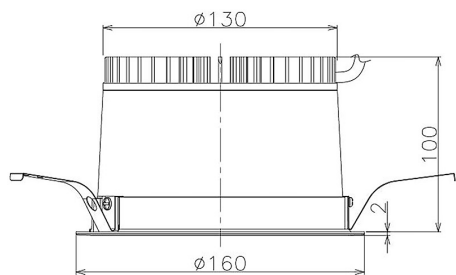

Item no. DD098-2560DB9035

Series Name: Φ 150 Spark

Dark Mirror Reflector

| | |
|------------------|-------------------------|
| Installation | Recessed mount |
| Type | Φ 150 Spark |
| Fixture wattage | 23W |
| Beam angle | 61 deg |
| Color Temp. | 3500K |
| CRI | Ra>90 |
| Luminous | 1906 lm |
| Body | Die-cast aluminum alloy |
| Body finish | N/A |
| Trim finish | Black |
| Reflector finish | Dark Mirror |
| IP Rate | IP20 |
| Light source | COB module |
| Input Voltage | AC220~240V |
| Dimming Type | Non-Dimmable |
| Certificate | CE, CCC |
| Cut Hole | 150mm |

| Height (Weight) | |
|-----------------|-------------|
| 65.3W | 152 (1.5kg) |
| 48.5W | 152 (1.5kg) |
| 44.3W | 132 (1.3kg) |
| 33.8W | 132 (1.3kg) |
| 30.3W | 132 (1.3kg) |
| 23.0W | 102 (1.0kg) |