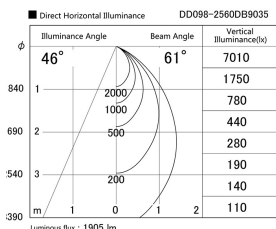

Item no. DD098-2560DB9035

Series Name: Φ 150 Spark

Dark Mirror Reflector

Installation	Recessed mount
Type	
Fixture wattage	23W
Beam angle	61 deg
Color Temp.	3500K
CRI	Ra>90
Luminous	1906 lm
Body	Die-cast aluminum alloy
Body finish	N/A
Trim finish	Black
Reflector finish	Dark Mirror
IP Rate	IP20
Light source	COB module
Input Voltage	AC220~240V
Dimming Type	Non-Dimmable
Certificate	CE, CCC
Cut Hole	150mm

Height (Weight)	
65.3W	152 (1.5kg)
48.5W	152 (1.5kg)
44.3W	132 (1.3kg)
33.8W	132 (1.3kg)
30.3W	132 (1.3kg)
23.0W	102 (1.0kg)