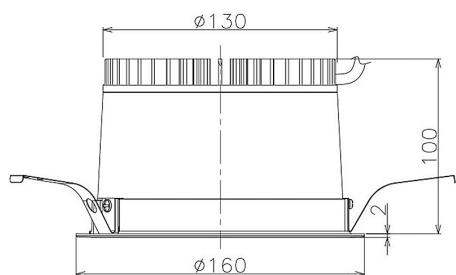

Item no. DD098-2560DB9035

Series Name: Φ 150 Spark

Dark Mirror Reflector

Installation	Recessed mount
Type	
Fixture wattage	23W
Beam angle	61 deg
Color Temp.	3500K
CRI	Ra>90
Luminous	1906 lm
Body	Die-cast aluminum alloy
Body finish	N/A
Trim finish	Black
Reflector finish	Dark Mirror
IP Rate	IP20
Light source	COB module
Input Voltage	AC220~240V
Dimming Type	Non-Dimmable
Certificate	CE, CCC
Cut Hole	150mm

Height (Weight)	
65.3W	152 (1.5kg)
48.5W	152 (1.5kg)
44.3W	132 (1.3kg)
33.8W	132 (1.3kg)
30.3W	132 (1.3kg)
23.0W	102 (1.0kg)