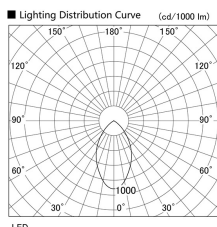

Item no. DD098-2560DB9035

Series Name: Φ 150 Spark

Dark Mirror Reflector

| | |
|------------------|-------------------------|
| Installation | Recessed mount |
| Type | Φ 150 Spark |
| Fixture wattage | 23W |
| Beam angle | 61 deg |
| Color Temp. | 3500K |
| CRI | Ra>90 |
| Luminous | 1906 lm |
| Body | Die-cast aluminum alloy |
| Body finish | N/A |
| Trim finish | Black |
| Reflector finish | Dark Mirror |
| IP Rate | IP20 |
| Light source | COB module |
| Input Voltage | AC220~240V |
| Dimming Type | Non-Dimmable |
| Certificate | CE, CCC |
| Cut Hole | 150mm |

| Height (Weight) | |
|-----------------|-------------|
| 65.3W | 152 (1.5kg) |
| 48.5W | 152 (1.5kg) |
| 44.3W | 132 (1.3kg) |
| 33.8W | 132 (1.3kg) |
| 30.3W | 132 (1.3kg) |
| 23.0W | 102 (1.0kg) |