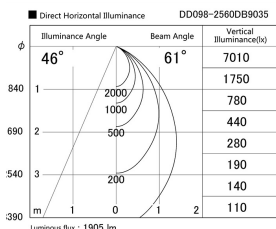

Item no. DD098-2560DB9035

Series Name: Φ 150 Spark

Dark Mirror Reflector

| | |
|------------------|-------------------------|
| Installation | Recessed mount |
| Type | Φ 150 Spark |
| Fixture wattage | 23W |
| Beam angle | 61 deg |
| Color Temp. | 3500K |
| CRI | Ra>90 |
| Luminous | 1906 lm |
| Body | Die-cast aluminum alloy |
| Body finish | N/A |
| Trim finish | Black |
| Reflector finish | Dark Mirror |
| IP Rate | IP20 |
| Light source | COB module |
| Input Voltage | AC220~240V |
| Dimming Type | Non-Dimmable |
| Certificate | CE, CCC |
| Cut Hole | 150mm |

| Height (Weight) | |
|-----------------|-------------|
| 65.3W | 152 (1.5kg) |
| 48.5W | 152 (1.5kg) |
| 44.3W | 132 (1.3kg) |
| 33.8W | 132 (1.3kg) |
| 30.3W | 132 (1.3kg) |
| 23.0W | 102 (1.0kg) |