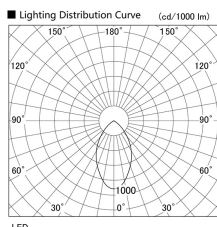

Item no. DD098-2560DB9035

Series Name: Φ 150 Spark

Dark Mirror Reflector

Installation	Recessed mount
Type	
Fixture wattage	23W
Beam angle	61 deg
Color Temp.	3500K
CRI	Ra>90
Luminous	1906 lm
Body	Die-cast aluminum alloy
Body finish	N/A
Trim finish	Black
Reflector finish	Dark Mirror
IP Rate	IP20
Light source	COB module
Input Voltage	AC220~240V
Dimming Type	Non-Dimmable
Certificate	CE, CCC
Cut Hole	150mm

Height (Weight)	
65.3W	152 (1.5kg)
48.5W	152 (1.5kg)
44.3W	132 (1.3kg)
33.8W	132 (1.3kg)
30.3W	132 (1.3kg)
23.0W	102 (1.0kg)