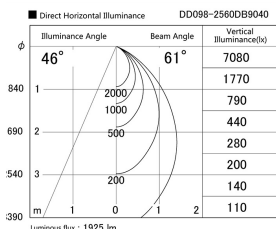

Item no. DD098-2560DB9040

Series Name: Φ 150 Spark

Dark Mirror Reflector

Installation	Recessed mount
Type	
Fixture wattage	23W
Beam angle	61 deg
Color Temp.	4000K
CRI	Ra>90
Luminous	1925 lm
Body	Die-cast aluminum alloy
Body finish	N/A
Trim finish	Black
Reflector finish	Dark Mirror
IP Rate	IP20
Light source	COB module
Input Voltage	AC220~240V
Dimming Type	Non-Dimmable
Certificate	CE, CCC
Cut Hole	150mm

Height (Weight)	
65.3W	152 (1.5kg)
48.5W	152 (1.5kg)
44.3W	132 (1.3kg)
33.8W	132 (1.3kg)
30.3W	132 (1.3kg)
23.0W	102 (1.0kg)