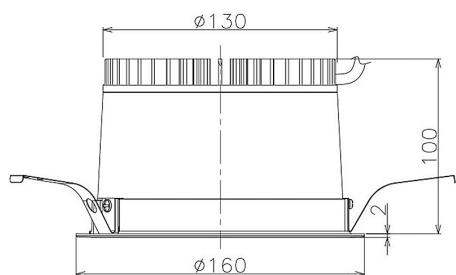

Item no. DD098-2560DB9040

Series Name: Φ 150 Spark

Dark Mirror Reflector

Installation	Recessed mount
Type	
Fixture wattage	23W
Beam angle	61 deg
Color Temp.	4000K
CRI	Ra>90
Luminous	1925 lm
Body	Die-cast aluminum alloy
Body finish	N/A
Trim finish	Black
Reflector finish	Dark Mirror
IP Rate	IP20
Light source	COB module
Input Voltage	AC220~240V
Dimming Type	Non-Dimmable
Certificate	CE, CCC
Cut Hole	150mm

Height (Weight)	
65.3W	152 (1.5kg)
48.5W	152 (1.5kg)
44.3W	132 (1.3kg)
33.8W	132 (1.3kg)
30.3W	132 (1.3kg)
23.0W	102 (1.0kg)