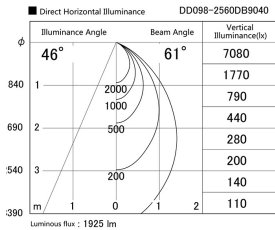

Item no. DD098-2560DB9040

Series Name: Φ 150 Spark

Dark Mirror Reflector

Installation	Recessed mount
Type	Φ 150 Spark
Fixture wattage	23W
Beam angle	61 deg
Color Temp.	4000K
CRI	Ra>90
Luminous	1925 lm
Body	Die-cast aluminum alloy
Body finish	N/A
Trim finish	Black
Reflector finish	Dark Mirror
IP Rate	IP20
Light source	COB module
Input Voltage	AC220~240V
Dimming Type	Non-Dimmable
Certificate	CE, CCC
Cut Hole	150mm

Height (Weight)	
65.3W	152 (1.5kg)
48.5W	152 (1.5kg)
44.3W	132 (1.3kg)
33.8W	132 (1.3kg)
30.3W	132 (1.3kg)
23.0W	102 (1.0kg)