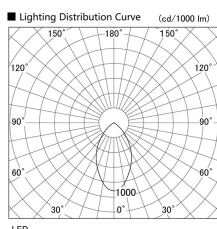

Item no. DD098-2560DB9040

Series Name: Φ 150 Spark

Dark Mirror Reflector

Installation	Recessed mount
Type	
Fixture wattage	23W
Beam angle	61 deg
Color Temp.	4000K
CRI	Ra>90
Luminous	1925 lm
Body	Die-cast aluminum alloy
Body finish	N/A
Trim finish	Black
Reflector finish	Dark Mirror
IP Rate	IP20
Light source	COB module
Input Voltage	AC220~240V
Dimming Type	Non-Dimmable
Certificate	CE, CCC
Cut Hole	150mm

Height (Weight)	
65.3W	152 (1.5kg)
48.5W	152 (1.5kg)
44.3W	132 (1.3kg)
33.8W	132 (1.3kg)
30.3W	132 (1.3kg)
23.0W	102 (1.0kg)