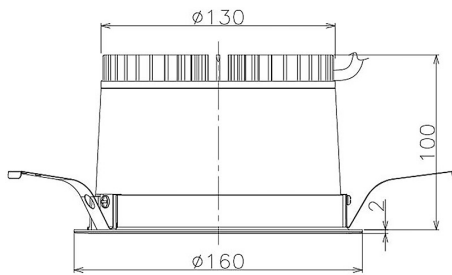

Item no. DD098-2560DB9040

Series Name: Φ 150 Spark

Dark Mirror Reflector

Installation	Recessed mount
Type	Φ 150 Spark
Fixture wattage	23W
Beam angle	61 deg
Color Temp.	4000K
CRI	Ra>90
Luminous	1925 lm
Body	Die-cast aluminum alloy
Body finish	N/A
Trim finish	Black
Reflector finish	Dark Mirror
IP Rate	IP20
Light source	COB module
Input Voltage	AC220~240V
Dimming Type	Non-Dimmable
Certificate	CE, CCC
Cut Hole	150mm

Height (Weight)	
65.3W	152 (1.5kg)
48.5W	152 (1.5kg)
44.3W	132 (1.3kg)
33.8W	132 (1.3kg)
30.3W	132 (1.3kg)
23.0W	102 (1.0kg)