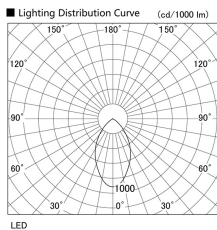

Item no. DD098-2560DB9040

Series Name: Φ 150 Spark

Dark Mirror Reflector

Installation	Recessed mount
Type	Φ 150 Spark
Fixture wattage	23W
Beam angle	61 deg
Color Temp.	4000K
CRI	Ra>90
Luminous	1925 lm
Body	Die-cast aluminum alloy
Body finish	N/A
Trim finish	Black
Reflector finish	Dark Mirror
IP Rate	IP20
Light source	COB module
Input Voltage	AC220~240V
Dimming Type	Non-Dimmable
Certificate	CE, CCC
Cut Hole	150mm

Height (Weight)	
65.3W	152 (1.5kg)
48.5W	152 (1.5kg)
44.3W	132 (1.3kg)
33.8W	132 (1.3kg)
30.3W	132 (1.3kg)
23.0W	102 (1.0kg)