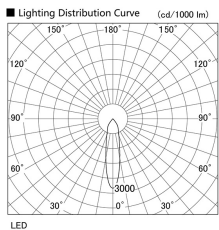

Item no. DD098-3020DB9027

Series Name: Φ 150 Spark

Dark Mirror Reflector

Installation	Recessed mount
Type	
Fixture wattage	30.3W
Beam angle	23 deg
Color Temp.	2700K
CRI	Ra>90
Luminous	2510 lm
Body	Die-cast aluminum alloy
Body finish	N/A
Trim finish	Black
Reflector finish	Dark Mirror
IP Rate	IP20
Light source	COB module
Input Voltage	AC220~240V
Dimming Type	Non-Dimmable
Certificate	CE, CCC
Cut Hole	150mm

Height (Weight)	
65.3W	152 (1.5kg)
48.5W	152 (1.5kg)
44.3W	132 (1.3kg)
33.8W	132 (1.3kg)
30.3W	132 (1.3kg)
23.0W	102 (1.0kg)