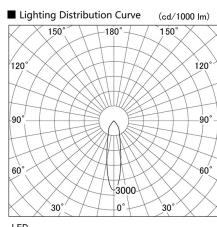

Item no. DD098-3020DB9027

Series Name: Φ 150 Spark

Dark Mirror Reflector

Installation	Recessed mount
Type	Φ 150 Spark
Fixture wattage	30.3W
Beam angle	23 deg
Color Temp.	2700K
CRI	Ra>90
Luminous	2510 lm
Body	Die-cast aluminum alloy
Body finish	N/A
Trim finish	Black
Reflector finish	Dark Mirror
IP Rate	IP20
Light source	COB module
Input Voltage	AC220~240V
Dimming Type	Non-Dimmable
Certificate	CE, CCC
Cut Hole	150mm

Height (Weight)	
65.3W	152 (1.5kg)
48.5W	152 (1.5kg)
44.3W	132 (1.3kg)
33.8W	132 (1.3kg)
30.3W	132 (1.3kg)
23.0W	102 (1.0kg)