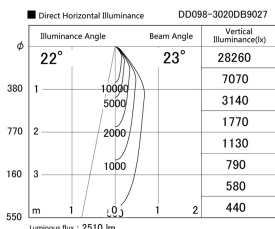

Item no. DD098-3020DB9027

Series Name: Φ 150 Spark

Dark Mirror Reflector

| | |
|------------------|-------------------------|
| Installation | Recessed mount |
| Type | |
| Fixture wattage | 30.3W |
| Beam angle | 23 deg |
| Color Temp. | 2700K |
| CRI | Ra>90 |
| Luminous | 2510 lm |
| Body | Die-cast aluminum alloy |
| Body finish | N/A |
| Trim finish | Black |
| Reflector finish | Dark Mirror |
| IP Rate | IP20 |
| Light source | COB module |
| Input Voltage | AC220~240V |
| Dimming Type | Non-Dimmable |
| Certificate | CE, CCC |
| Cut Hole | 150mm |

| Height (Weight) | |
|-----------------|-------------|
| 65.3W | 152 (1.5kg) |
| 48.5W | 152 (1.5kg) |
| 44.3W | 132 (1.3kg) |
| 33.8W | 132 (1.3kg) |
| 30.3W | 132 (1.3kg) |
| 23.0W | 102 (1.0kg) |