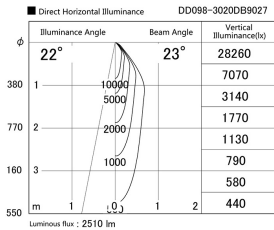

Item no. DD098-3020DB9027

Series Name: Φ 150 Spark

Dark Mirror Reflector

Installation	Recessed mount
Type	
Fixture wattage	30.3W
Beam angle	23 deg
Color Temp.	2700K
CRI	Ra>90
Luminous	2510 lm
Body	Die-cast aluminum alloy
Body finish	N/A
Trim finish	Black
Reflector finish	Dark Mirror
IP Rate	IP20
Light source	COB module
Input Voltage	AC220~240V
Dimming Type	Non-Dimmable
Certificate	CE, CCC
Cut Hole	150mm

Height (Weight)	
65.3W	152 (1.5kg)
48.5W	152 (1.5kg)
44.3W	132 (1.3kg)
33.8W	132 (1.3kg)
30.3W	132 (1.3kg)
23.0W	102 (1.0kg)