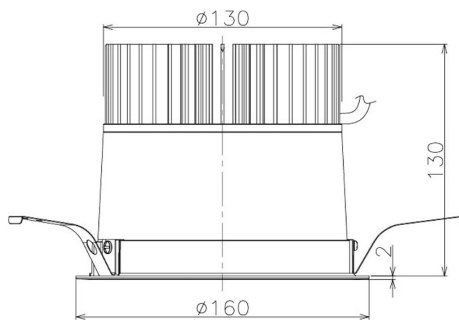

Item no. DD098-3020DB9027

Series Name: Φ 150 Spark

Dark Mirror Reflector

Installation	Recessed mount
Type	
Fixture wattage	30.3W
Beam angle	23 deg
Color Temp.	2700K
CRI	Ra>90
Luminous	2510 lm
Body	Die-cast aluminum alloy
Body finish	N/A
Trim finish	Black
Reflector finish	Dark Mirror
IP Rate	IP20
Light source	COB module
Input Voltage	AC220~240V
Dimming Type	Non-Dimmable
Certificate	CE, CCC
Cut Hole	150mm

Height (Weight)	
65.3W	152 (1.5kg)
48.5W	152 (1.5kg)
44.3W	132 (1.3kg)
33.8W	132 (1.3kg)
30.3W	132 (1.3kg)
23.0W	102 (1.0kg)