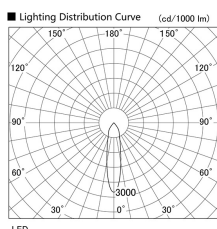

Item no. DD098-3020DB9027

Series Name: Φ 150 Spark

Dark Mirror Reflector

| | |
|------------------|-------------------------|
| Installation | Recessed mount |
| Type | |
| Fixture wattage | 30.3W |
| Beam angle | 23 deg |
| Color Temp. | 2700K |
| CRI | Ra>90 |
| Luminous | 2510 lm |
| Body | Die-cast aluminum alloy |
| Body finish | N/A |
| Trim finish | Black |
| Reflector finish | Dark Mirror |
| IP Rate | IP20 |
| Light source | COB module |
| Input Voltage | AC220~240V |
| Dimming Type | Non-Dimmable |
| Certificate | CE, CCC |
| Cut Hole | 150mm |

| Height (Weight) | |
|-----------------|-------------|
| 65.3W | 152 (1.5kg) |
| 48.5W | 152 (1.5kg) |
| 44.3W | 132 (1.3kg) |
| 33.8W | 132 (1.3kg) |
| 30.3W | 132 (1.3kg) |
| 23.0W | 102 (1.0kg) |