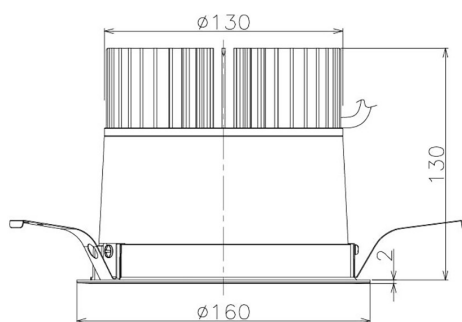

Item no. DD098-3020DB9027

Series Name: Φ 150 Spark

Dark Mirror Reflector

Installation	Recessed mount
Type	Φ 150 Spark
Fixture wattage	30.3W
Beam angle	23 deg
Color Temp.	2700K
CRI	Ra>90
Luminous	2510 lm
Body	Die-cast aluminum alloy
Body finish	N/A
Trim finish	Black
Reflector finish	Dark Mirror
IP Rate	IP20
Light source	COB module
Input Voltage	AC220~240V
Dimming Type	Non-Dimmable
Certificate	CE, CCC
Cut Hole	150mm

Height (Weight)	
65.3W	152 (1.5kg)
48.5W	152 (1.5kg)
44.3W	132 (1.3kg)
33.8W	132 (1.3kg)
30.3W	132 (1.3kg)
23.0W	102 (1.0kg)