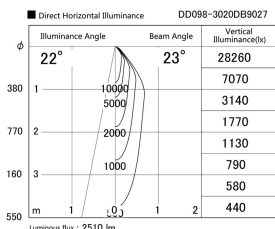

Item no. DD098-3020DB9027

Series Name: Φ 150 Spark

Dark Mirror Reflector

Installation	Recessed mount
Type	Φ 150 Spark
Fixture wattage	30.3W
Beam angle	23 deg
Color Temp.	2700K
CRI	Ra>90
Luminous	2510 lm
Body	Die-cast aluminum alloy
Body finish	N/A
Trim finish	Black
Reflector finish	Dark Mirror
IP Rate	IP20
Light source	COB module
Input Voltage	AC220~240V
Dimming Type	Non-Dimmable
Certificate	CE, CCC
Cut Hole	150mm

Height (Weight)	
65.3W	152 (1.5kg)
48.5W	152 (1.5kg)
44.3W	132 (1.3kg)
33.8W	132 (1.3kg)
30.3W	132 (1.3kg)
23.0W	102 (1.0kg)