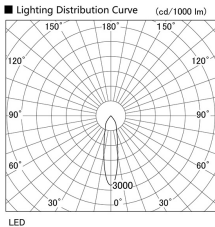

Item no. DD098-3020DB9030

Series Name: Φ 150 Spark

Dark Mirror Reflector

Installation	Recessed mount
Type	Φ 150 Spark
Fixture wattage	30.3W
Beam angle	23 deg
Color Temp.	3000K
CRI	Ra>90
Luminous	2615 lm
Body	Die-cast aluminum alloy
Body finish	N/A
Trim finish	Black
Reflector finish	Dark Mirror
IP Rate	IP20
Light source	COB module
Input Voltage	AC220~240V
Dimming Type	Non-Dimmable
Certificate	CE, CCC
Cut Hole	150mm

Height (Weight)	
65.3W	152 (1.5kg)
48.5W	152 (1.5kg)
44.3W	132 (1.3kg)
33.8W	132 (1.3kg)
30.3W	132 (1.3kg)
23.0W	102 (1.0kg)