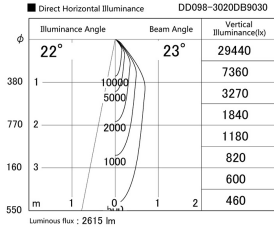

Item no. DD098-3020DB9030

Series Name: Φ 150 Spark

Dark Mirror Reflector

Installation	Recessed mount
Type	Φ 150 Spark
Fixture wattage	30.3W
Beam angle	23 deg
Color Temp.	3000K
CRI	Ra>90
Luminous	2615 lm
Body	Die-cast aluminum alloy
Body finish	N/A
Trim finish	Black
Reflector finish	Dark Mirror
IP Rate	IP20
Light source	COB module
Input Voltage	AC220~240V
Dimming Type	Non-Dimmable
Certificate	CE, CCC
Cut Hole	150mm

Height (Weight)	
65.3W	152 (1.5kg)
48.5W	152 (1.5kg)
44.3W	132 (1.3kg)
33.8W	132 (1.3kg)
30.3W	132 (1.3kg)
23.0W	102 (1.0kg)