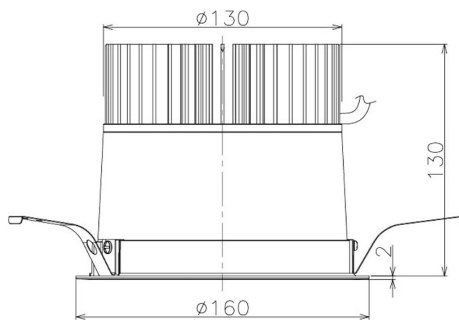

Item no. DD098-3020DB9030

Series Name: Φ 150 Spark

Dark Mirror Reflector

Installation	Recessed mount
Type	Φ 150 Spark
Fixture wattage	30.3W
Beam angle	23 deg
Color Temp.	3000K
CRI	Ra>90
Luminous	2615 lm
Body	Die-cast aluminum alloy
Body finish	N/A
Trim finish	Black
Reflector finish	Dark Mirror
IP Rate	IP20
Light source	COB module
Input Voltage	AC220~240V
Dimming Type	Non-Dimmable
Certificate	CE, CCC
Cut Hole	150mm

Height (Weight)	
65.3W	152 (1.5kg)
48.5W	152 (1.5kg)
44.3W	132 (1.3kg)
33.8W	132 (1.3kg)
30.3W	132 (1.3kg)
23.0W	102 (1.0kg)