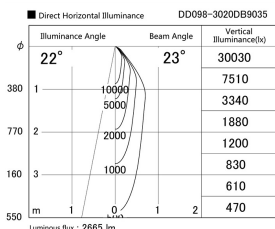

Item no. DD098-3020DB9035

Series Name: Φ 150 Spark

Dark Mirror Reflector

Installation	Recessed mount
Type	
Fixture wattage	30.3W
Beam angle	23 deg
Color Temp.	3500K
CRI	Ra>90
Luminous	2667 lm
Body	Die-cast aluminum alloy
Body finish	N/A
Trim finish	Black
Reflector finish	Dark Mirror
IP Rate	IP20
Light source	COB module
Input Voltage	AC220~240V
Dimming Type	Non-Dimmable
Certificate	CE, CCC
Cut Hole	150mm

Height (Weight)	
65.3W	152 (1.5kg)
48.5W	152 (1.5kg)
44.3W	132 (1.3kg)
33.8W	132 (1.3kg)
30.3W	132 (1.3kg)
23.0W	102 (1.0kg)