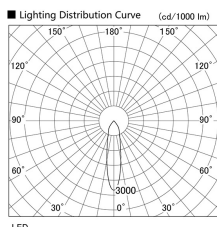

Item no. DD098-3020DB9035

Series Name: Φ 150 Spark

Dark Mirror Reflector

Installation	Recessed mount
Type	Φ 150 Spark
Fixture wattage	30.3W
Beam angle	23 deg
Color Temp.	3500K
CRI	Ra>90
Luminous	2667 lm
Body	Die-cast aluminum alloy
Body finish	N/A
Trim finish	Black
Reflector finish	Dark Mirror
IP Rate	IP20
Light source	COB module
Input Voltage	AC220~240V
Dimming Type	Non-Dimmable
Certificate	CE, CCC
Cut Hole	150mm

Height (Weight)	
65.3W	152 (1.5kg)
48.5W	152 (1.5kg)
44.3W	132 (1.3kg)
33.8W	132 (1.3kg)
30.3W	132 (1.3kg)
23.0W	102 (1.0kg)