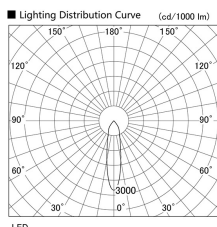

Item no. DD098-3020DB9035

Series Name: Φ 150 Spark

Dark Mirror Reflector

Installation	Recessed mount
Type	
Fixture wattage	30.3W
Beam angle	23 deg
Color Temp.	3500K
CRI	Ra>90
Luminous	2667 lm
Body	Die-cast aluminum alloy
Body finish	N/A
Trim finish	Black
Reflector finish	Dark Mirror
IP Rate	IP20
Light source	COB module
Input Voltage	AC220~240V
Dimming Type	Non-Dimmable
Certificate	CE, CCC
Cut Hole	150mm

Height (Weight)	
65.3W	152 (1.5kg)
48.5W	152 (1.5kg)
44.3W	132 (1.3kg)
33.8W	132 (1.3kg)
30.3W	132 (1.3kg)
23.0W	102 (1.0kg)