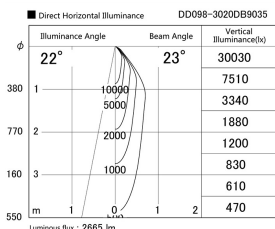

Item no. DD098-3020DB9035

Series Name: Φ 150 Spark

Dark Mirror Reflector

Installation	Recessed mount
Type	Φ 150 Spark
Fixture wattage	30.3W
Beam angle	23 deg
Color Temp.	3500K
CRI	Ra>90
Luminous	2667 lm
Body	Die-cast aluminum alloy
Body finish	N/A
Trim finish	Black
Reflector finish	Dark Mirror
IP Rate	IP20
Light source	COB module
Input Voltage	AC220~240V
Dimming Type	Non-Dimmable
Certificate	CE, CCC
Cut Hole	150mm

Height (Weight)	
65.3W	152 (1.5kg)
48.5W	152 (1.5kg)
44.3W	132 (1.3kg)
33.8W	132 (1.3kg)
30.3W	132 (1.3kg)
23.0W	102 (1.0kg)