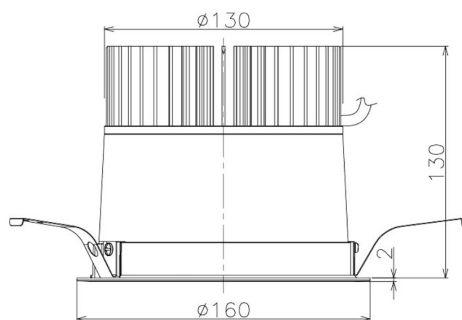

Item no. DD098-3020DB9035

Series Name: Φ 150 Spark

Dark Mirror Reflector

Installation	Recessed mount
Type	Φ 150 Spark
Fixture wattage	30.3W
Beam angle	23 deg
Color Temp.	3500K
CRI	Ra>90
Luminous	2667 lm
Body	Die-cast aluminum alloy
Body finish	N/A
Trim finish	Black
Reflector finish	Dark Mirror
IP Rate	IP20
Light source	COB module
Input Voltage	AC220~240V
Dimming Type	Non-Dimmable
Certificate	CE, CCC
Cut Hole	150mm

Height (Weight)	
65.3W	152 (1.5kg)
48.5W	152 (1.5kg)
44.3W	132 (1.3kg)
33.8W	132 (1.3kg)
30.3W	132 (1.3kg)
23.0W	102 (1.0kg)