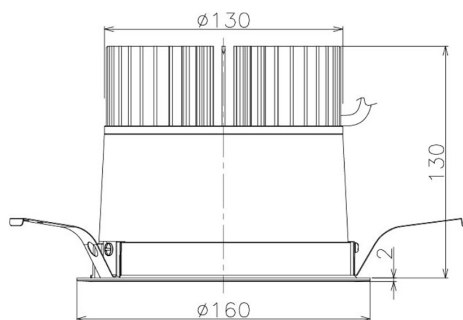

Item no. DD098-3020DB9035

Series Name: Φ 150 Spark

Dark Mirror Reflector

Installation	Recessed mount
Type	
Fixture wattage	30.3W
Beam angle	23 deg
Color Temp.	3500K
CRI	Ra>90
Luminous	2667 lm
Body	Die-cast aluminum alloy
Body finish	N/A
Trim finish	Black
Reflector finish	Dark Mirror
IP Rate	IP20
Light source	COB module
Input Voltage	AC220~240V
Dimming Type	Non-Dimmable
Certificate	CE, CCC
Cut Hole	150mm

Height (Weight)	
65.3W	152 (1.5kg)
48.5W	152 (1.5kg)
44.3W	132 (1.3kg)
33.8W	132 (1.3kg)
30.3W	132 (1.3kg)
23.0W	102 (1.0kg)