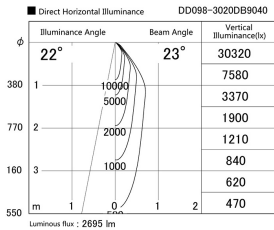

Item no. DD098-3020DB9040

Series Name: Φ 150 Spark

Dark Mirror Reflector

Installation	Recessed mount
Type	
Fixture wattage	30.3W
Beam angle	23 deg
Color Temp.	4000K
CRI	Ra>90
Luminous	2693 lm
Body	Die-cast aluminum alloy
Body finish	N/A
Trim finish	Black
Reflector finish	Dark Mirror
IP Rate	IP20
Light source	COB module
Input Voltage	AC220~240V
Dimming Type	Non-Dimmable
Certificate	CE, CCC
Cut Hole	150mm

Height (Weight)	
65.3W	152 (1.5kg)
48.5W	152 (1.5kg)
44.3W	132 (1.3kg)
33.8W	132 (1.3kg)
30.3W	132 (1.3kg)
23.0W	102 (1.0kg)