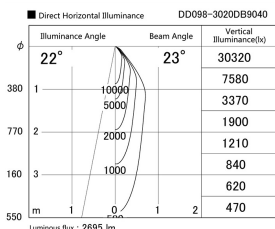

Item no. DD098-3020DB9040

Series Name: Φ 150 Spark

Dark Mirror Reflector

Installation	Recessed mount
Type	Φ 150 Spark
Fixture wattage	30.3W
Beam angle	23 deg
Color Temp.	4000K
CRI	Ra>90
Luminous	2693 lm
Body	Die-cast aluminum alloy
Body finish	N/A
Trim finish	Black
Reflector finish	Dark Mirror
IP Rate	IP20
Light source	COB module
Input Voltage	AC220~240V
Dimming Type	Non-Dimmable
Certificate	CE, CCC
Cut Hole	150mm

Height (Weight)	
65.3W	152 (1.5kg)
48.5W	152 (1.5kg)
44.3W	132 (1.3kg)
33.8W	132 (1.3kg)
30.3W	132 (1.3kg)
23.0W	102 (1.0kg)