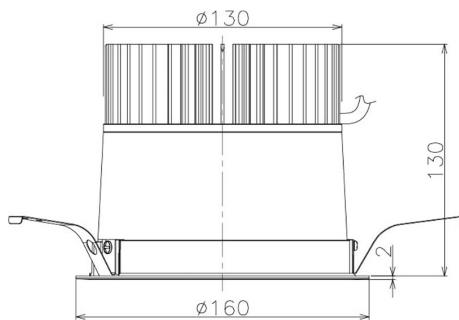

Item no. DD098-3020DB9040

Series Name: Φ 150 Spark

Dark Mirror Reflector

Installation	Recessed mount
Type	
Fixture wattage	30.3W
Beam angle	23 deg
Color Temp.	4000K
CRI	Ra>90
Luminous	2693 lm
Body	Die-cast aluminum alloy
Body finish	N/A
Trim finish	Black
Reflector finish	Dark Mirror
IP Rate	IP20
Light source	COB module
Input Voltage	AC220~240V
Dimming Type	Non-Dimmable
Certificate	CE, CCC
Cut Hole	150mm

Height (Weight)	
65.3W	152 (1.5kg)
48.5W	152 (1.5kg)
44.3W	132 (1.3kg)
33.8W	132 (1.3kg)
30.3W	132 (1.3kg)
23.0W	102 (1.0kg)