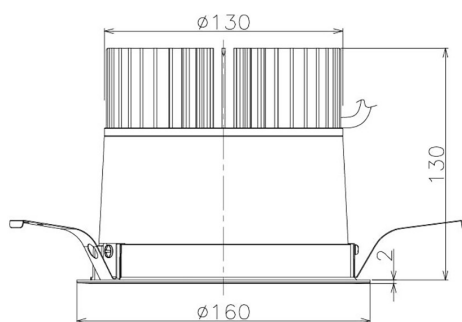

Item no. DD098-3020DB9040

Series Name: Φ 150 Spark

Dark Mirror Reflector

Installation	Recessed mount
Type	Φ 150 Spark
Fixture wattage	30.3W
Beam angle	23 deg
Color Temp.	4000K
CRI	Ra>90
Luminous	2693 lm
Body	Die-cast aluminum alloy
Body finish	N/A
Trim finish	Black
Reflector finish	Dark Mirror
IP Rate	IP20
Light source	COB module
Input Voltage	AC220~240V
Dimming Type	Non-Dimmable
Certificate	CE, CCC
Cut Hole	150mm

Height (Weight)	
65.3W	152 (1.5kg)
48.5W	152 (1.5kg)
44.3W	132 (1.3kg)
33.8W	132 (1.3kg)
30.3W	132 (1.3kg)
23.0W	102 (1.0kg)