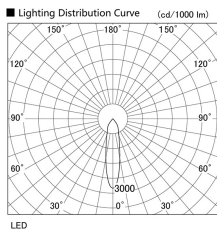

Item no. DD098-3020DB9040

Series Name: Φ 150 Spark

Dark Mirror Reflector

Installation	Recessed mount
Type	
Fixture wattage	30.3W
Beam angle	23 deg
Color Temp.	4000K
CRI	Ra>90
Luminous	2693 lm
Body	Die-cast aluminum alloy
Body finish	N/A
Trim finish	Black
Reflector finish	Dark Mirror
IP Rate	IP20
Light source	COB module
Input Voltage	AC220~240V
Dimming Type	Non-Dimmable
Certificate	CE, CCC
Cut Hole	150mm

Height (Weight)	
65.3W	152 (1.5kg)
48.5W	152 (1.5kg)
44.3W	132 (1.3kg)
33.8W	132 (1.3kg)
30.3W	132 (1.3kg)
23.0W	102 (1.0kg)