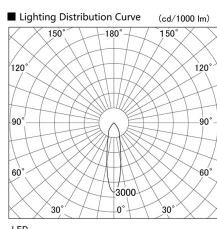

Item no. DD098-3020DB9040

Series Name: Φ 150 Spark

Dark Mirror Reflector

Installation	Recessed mount
Type	Φ 150 Spark
Fixture wattage	30.3W
Beam angle	23 deg
Color Temp.	4000K
CRI	Ra>90
Luminous	2693 lm
Body	Die-cast aluminum alloy
Body finish	N/A
Trim finish	Black
Reflector finish	Dark Mirror
IP Rate	IP20
Light source	COB module
Input Voltage	AC220~240V
Dimming Type	Non-Dimmable
Certificate	CE, CCC
Cut Hole	150mm

Height (Weight)	
65.3W	152 (1.5kg)
48.5W	152 (1.5kg)
44.3W	132 (1.3kg)
33.8W	132 (1.3kg)
30.3W	132 (1.3kg)
23.0W	102 (1.0kg)